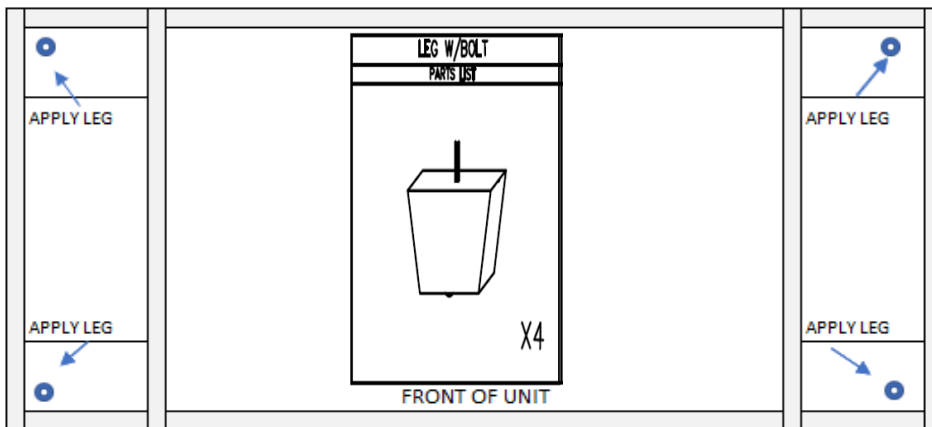

Assembly Instructions

2246 - Sofa Unit

SKU # 10112465

Manufactured by ALBI for Rooms To Go

SKU # 10112477

Hardware	Size	Qty
PLASTIC LEGS -144P	4"W x 4"W x 4.5"H	4

The leg hanger bolt should be aligned with the threaded insert, on each bottom corner of the unit. Insert the bolt and turn the leg clockwise until fully seated.

Assembly Tools needed, but not included - No tools needed for assembly

Hardware Pack Location Hardware can be located in the cushion seating area, in a colored bag.

Chaise SKU(s)# 10112477 10112465

Version # 1