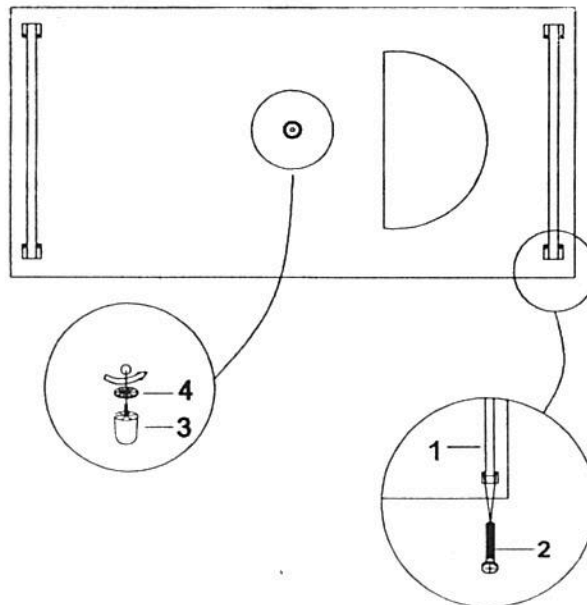

# Assembly Instructions

NAJA SVEGASSFAS-62213 SOFA  
 NAJA SVEGASSFAG-62213 SOFA  
 SKU: 10183414 10183426

Thank you for purchasing this quality product. Be sure to check all packing materials carefully for small parts, which may have come loose inside the carton during shipment. Identify and count all parts and compare with the **HARDWARE LIST** below.

Caution: Please read instructions thoroughly before unpacking assembly parts. Sharp, exposed staple tips can cause injury, therefore, for your protection, please remove any exposed staples used in packing.

NO	Hardware List	SOFA
1	 L:79CM H:21CM	2PCS
2	 M8*22MM	8PCS
3	 H:19.7CM	1PC
4		1PC

Please note:  
 Do not fully tighten the bolts before make sure that all the bolts get in position.