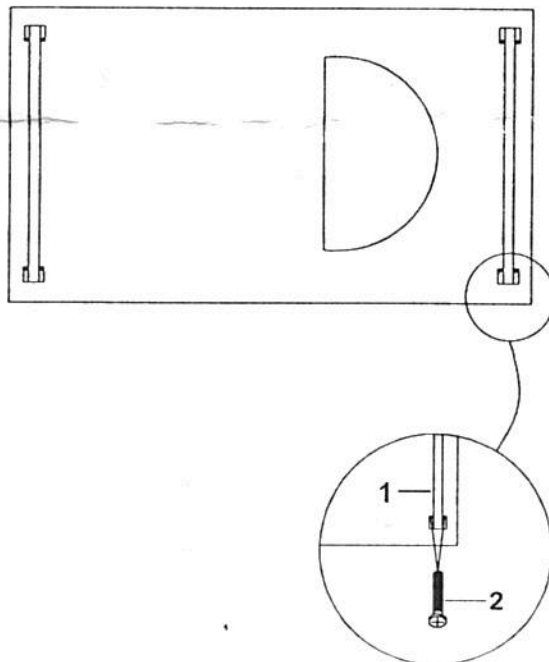

# Assembly Instructions

NAJA SVEGASLSAS-62213 LOVESEAT  
NAJA SVEGASLSAG-62213 LOVESEAT  
SKU: 10283416 10283428

Thank you for purchasing this quality product. Be sure to check all packing materials carefully for small parts, which may have come loose inside the carton during shipment. Identify and count all parts and compare with the HARDWARE LIST below.

Caution: Please read instructions thoroughly before unpacking assembly parts. Sharp, exposed staple tips can cause injury, therefore, for your protection, please remove any exposed staples used in packing.

NO	Hardware List	LOVESEAT
1	 L:79CM H:21CM	Feet 2PCS
2	 M8*22MM	Bolts 8PCS

Please note:  
Do not fully tighten the bolts before make sure that all the bolts get in position.