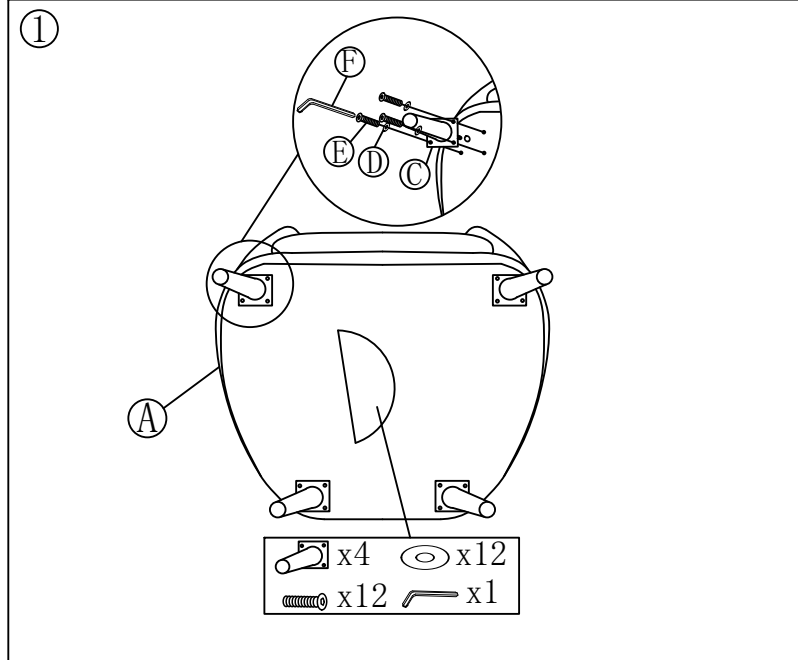

Manufactured for Rooms To Go

VENDOR CODE: MING  
ITEM CODE: RT-2407 1 SEATER  
SKU#10334073/10334085

Before you begin, Please follow Assembly Instruction carefully. Then follow them step by step

PART LIST			
NO	Description	Item	QTY
A	Seat Frame		x1
B	Backrest		x1
C	Sofa Leg		x4
D	Washer M6mm		x12
E	Bolts $\varnothing 6 \times 30 \text{mm}$ Thread Count: 28		x12
F	Allen key M4		x1