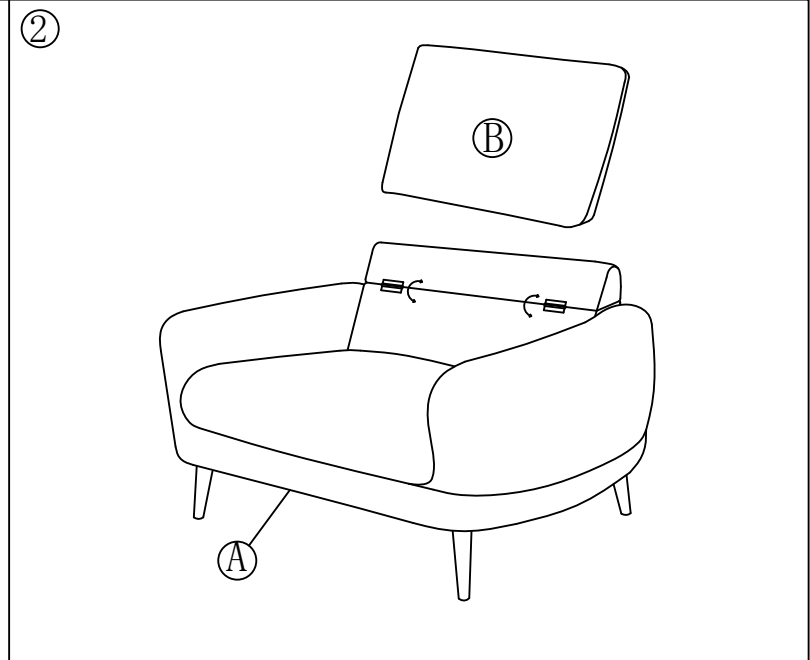

Manufactured for Rooms To Go

VENDOR CODE: MING  
ITEM CODE: RT-2407 1 SEATER  
SKU#10334073/10334085

Before you begin, Please follow Assembly Instruction carefully. Then follow them step by step

PART LIST			
NO	Description	Item	QTY
A	Seat Frame		x1
B	Backrest		x1
C	Sofa Leg		x4
D	Washer M6mm		x12
E	Bolts $\varnothing 6 \times 30 \text{mm}$ Thread Count: 28		x12
F	Allen key M4		x1