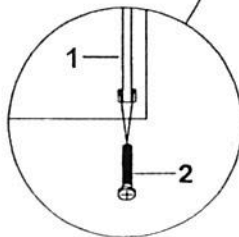

Assembly Instructions

NAJA CVEGASAS-62213 CHAIR
NAJA CVEGASAG-62213 CHAIR
SKU: 10383418 10383420

Thank you for purchasing this quality product. Be sure to check all packing materials carefully for small parts, which may have come loose inside the carton during shipment. Identify and count all parts and compare with the HARDWARE LIST below.

Caution: Please read instructions thoroughly before unpacking assembly parts. Sharp, exposed staple tips can cause injury, therefore, for your protection, please remove any exposed staples used in packing.

1. We recommend that you assemble this product with the assistance of another person; this will make assembly easier, and will help to eliminate damage to the product or injury to persons during assembly.
2. Please do not over tighten screws or bolts until the assembly is completed.
3. Please put all parts on a non-abrasive floor before assembly, and follow the assembly, and follow the assembly steps to assemble your newly purchased product correctly and efficiently.

NO	Hardware List	CHAIR
1	 L:79CM H:21CM	Feet 2PCS
2	 M8*22MM	Bolts 8PCS