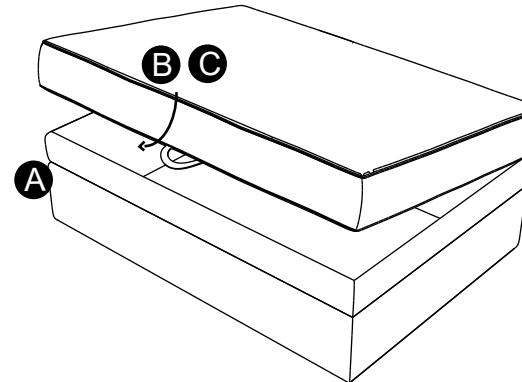

ASSEMBLY INSTRUCTION

VENDOR CODE: TXNS
STOCK#:8170-32 OTTOMAN

SKU#:10481721
SKU#:10481719

MANUFACTURED FOR ROOMS TO GO

Part Location

VENDOR CODE: TXNS
STOCK#:8170-32 OTTOMAN

SKU#:10481721
SKU#:10481719

MANUFACTURED FOR ROOMS TO GO

TOOLS REQUIRED: NO			
PART LIST			
NO	Description	Sketch	Quantity
A	OTTOMAN		1
B	CORNER FEET		4
C	BOLTS 1/4"-20 x 40MM		8
D	Allen Key 5/32"		1

Feet (part B) and bolts (part C) are stored in storage cavity of ottoman (part A)