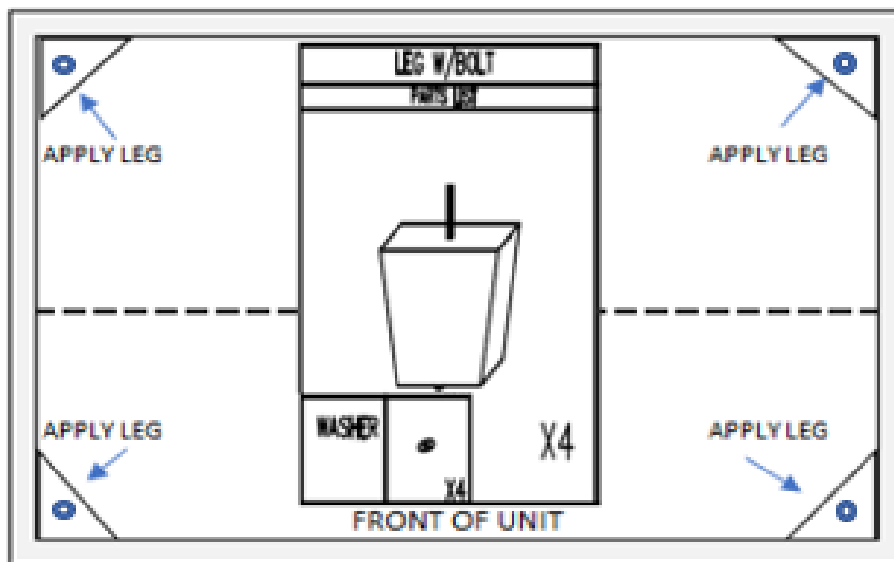

# Assembly Instructions

427-32

OTTOMAN

Manufactured by ALBI for Rooms To Go

SKU #

10542721

Hardware	Size	Qty
LEGS WITH BOLT INSTALLED	3 5/8"W x 2 1/2"W x 5"H	4
RUBBER WASHERS		4

Align the leg hanger bolt with the threaded insert, on each bottom corner of the unit. Insert the bolt and turn the leg clockwise until fully seated.

**Assembly Tools needed -** No tools needed for assembly

**Hardware Pack Location** Hardware can be located in the zippered compartment on the bottom of the unit.

**Unit Type** OTTOMAN

**SKU(s)#** 10542721