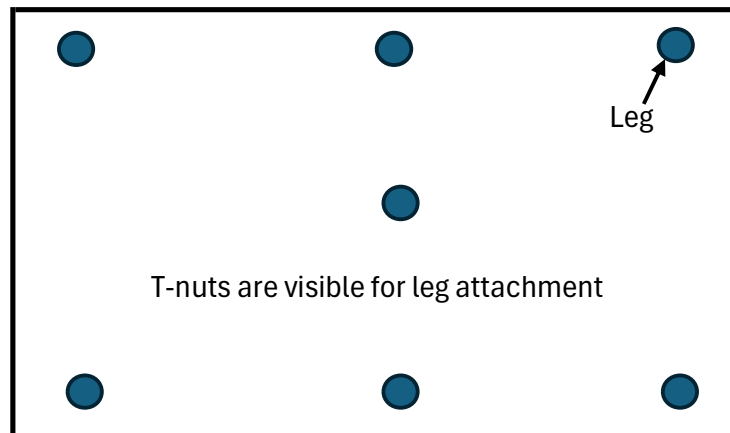

### ASSEMBLY INSTRUCTIONS

Hardware	Size	Qty
Round Leg	1 1/2"	7

Insert threaded leg bolt into the t-nut and turn clock-wise to hand tighten.

No tools are required for assembly.

Leg pack is located in the cushion seating area in a colored bag.