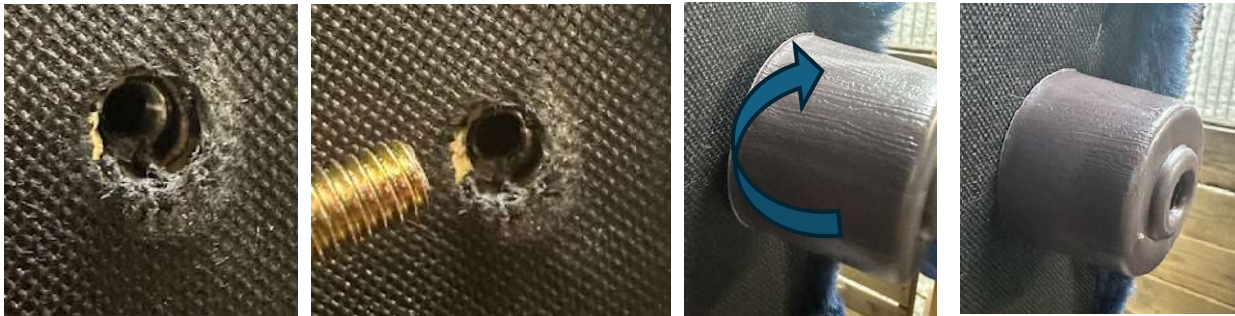

## 4500 CHAISE

RTG SKUS: 10644006, 10645008, 10646000, 10647002

### ASSEMBLY INSTRUCTIONS

Hardware	Size	Qty
Round Leg	1 1/2"	7

Insert threaded leg bolt into the t-nut and turn clock-wise to hand tighten.

No tools are required for assembly.

Leg pack is located in the cushion seating area in a colored bag.