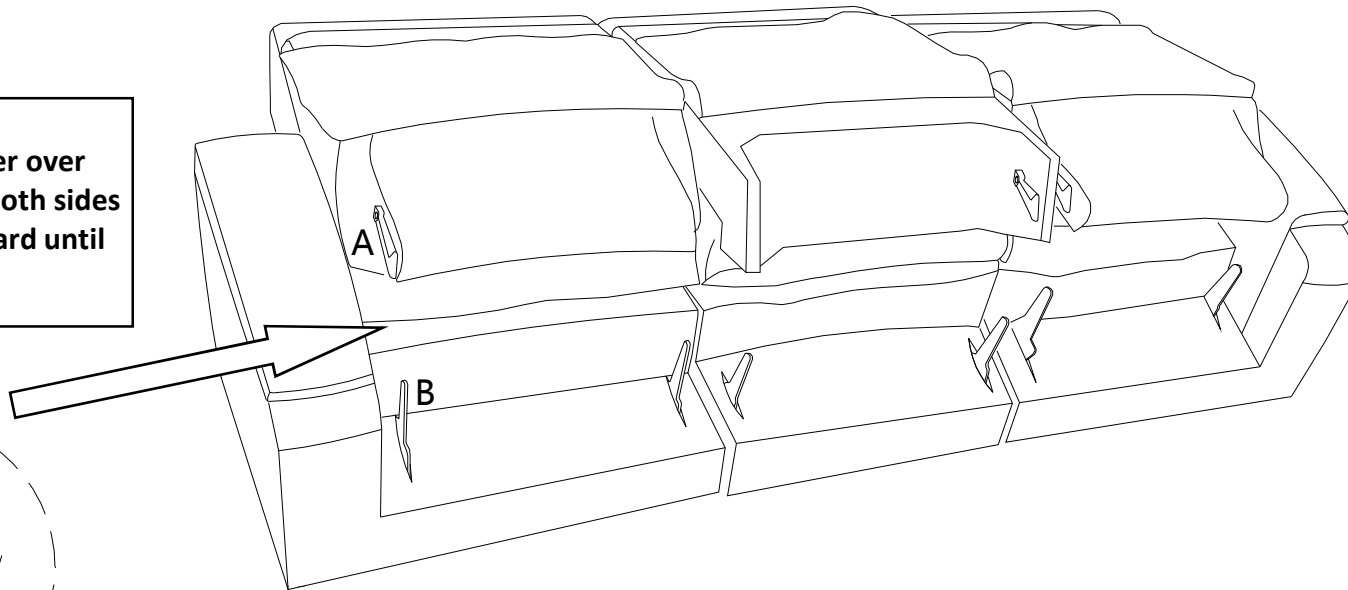

Assembly Instructions

SYNE 2179-52 Reclining Sofa & DDT

SKU# 11121706 11121718 11121720

**\*\*\*CAUTION:** The item is heavy, assembly should be performed by two people.

Parts and Hardware List

No	Description	Image	Qty	No	Description	Image	Qty
A	LSF Wing		1	C	RSF Wing		1
B	LSF Back Cushion		1	D	Sofa Recliner Base		1
C	Center Back Cushion		1	E	RSF Back Cushion		1

**Step 1**  
Slide the metal receiver over the metal post. Press both sides of back firmly downward until locked in place.

**Step 2**  
Insert the male KD Bracket into the slot of the female Bracket pressing firmly downward until the frame is tight.