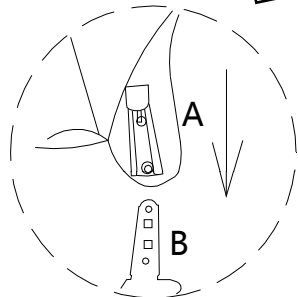

Assembly Instructions

SYNE 2179-52 Reclining Sofa & DDT

SKU# 11121706 11121718 11121720

**\*\*\*CAUTION:** The item is heavy, assembly should be performed by two people.

Parts and Hardware List

No	Description	Image	Qty	No	Description	Image	Qty
A	LSF Wing		1	C	RSF Wing		1
B	LSF Back Cushion		1	D	Sofa Recliner Base		1
C	Center Back Cushion		1	E	RSF Back Cushion		1

**Step 1**  
Slide the metal receiver over the metal post. Press both sides of back firmly downward until locked in place.

**Step 2**  
Insert the male KD Bracket into the slot of the female Bracket pressing firmly downward until the frame is tight.