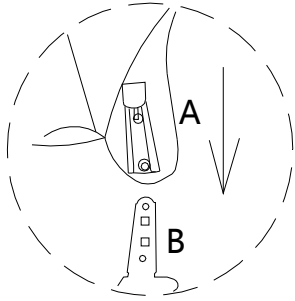

### SYNE 2179-85 Recliner Wall Prox

SKU 11621706 11621718 11621720

**\*\*\*CAUTION:** The item is heavy, assembly should be performed by two people.

#### Parts and Hardware List

No	Description	Image	Qty	No	Description	Image	Qty
A	LSF Wing		1	C	Recliner Base		1
B	Back Cushion		1	D	RSF Wing		1

**Step 1**  
Slide the metal receiver over the metal post. Press both sides of back firmly downward until locked in place.

**Step 2**  
Insert the male KD Bracket into the slot of the female Bracket pressing firmly downward until the frame is tight.