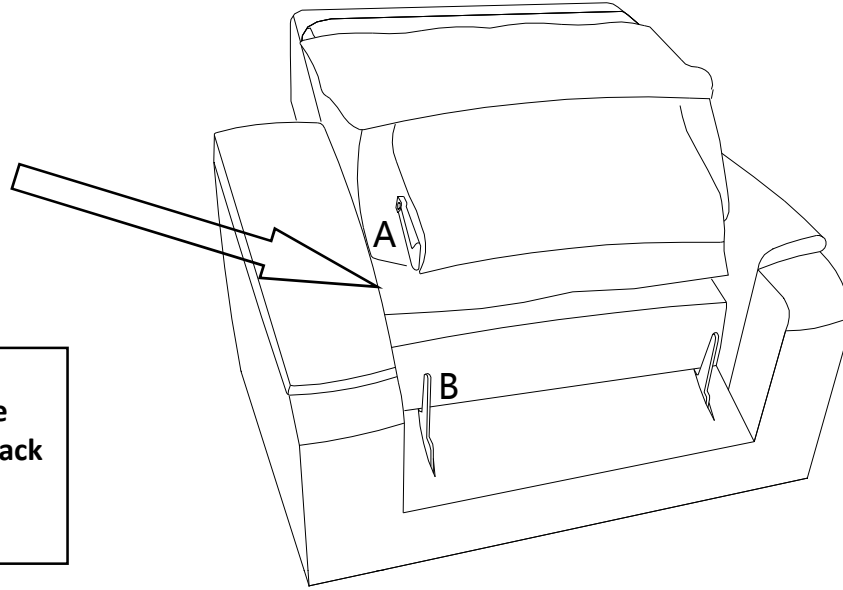

### SYNE 2179-85 Recliner Wall Prox

SKU 11621706 11621718 11621720

**\*\*\*CAUTION:** The item is heavy, assembly should be performed by two people.

#### Parts and Hardware List

No	Description	Image	Qty	No	Description	Image	Qty
A	LSF Wing		1	C	Recliner Base		1
B	Back Cushion		1	D	RSF Wing		1

**Step 1**  
Slide the metal receiver over the metal post. Press both sides of back firmly downward until locked in place.