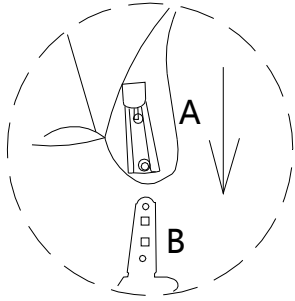

## Assembly Instructions

SYNE 2179-85 Recliner Wall Prox

SKU 116217320 11621744

**\*\*\*CAUTION:** The item is heavy, assembly should be performed by two people.

### Parts and Hardware List

No	Description	Image	Qty	No	Description	Image	Qty
A	LSF Wing		1	C	Recliner Base		1
B	Back Cushion		1	D	RSF Wing		1

**Step 1**  
Slide the metal receiver over the metal post. Press both sides of back firmly downward until locked in place.

**Step 2**  
Insert the male KD Bracket into the slot of the female Bracket pressing firmly downward until the frame is tight.