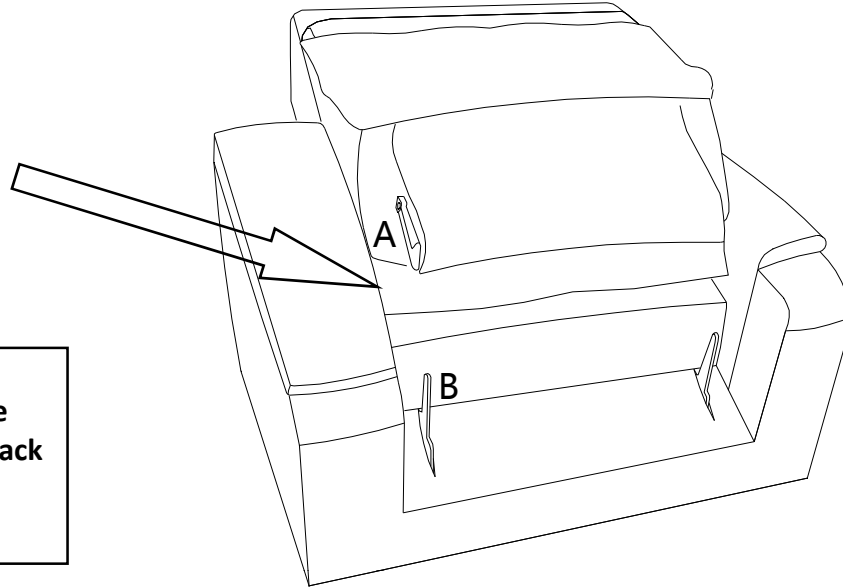

## Assembly Instructions

SYNE 2179-85 Recliner Wall Prox

SKU 116217320 11621744

**\*\*\*CAUTION:** The item is heavy, assembly should be performed by two people.

### Parts and Hardware List

No	Description	Image	Qty	No	Description	Image	Qty
A	LSF Wing		1	C	Recliner Base		1
B	Back Cushion		1	D	RSF Wing		1

**Step 1**  
Slide the metal receiver over the metal post. Press both sides of back firmly downward until locked in place.

**Step 2**  
Insert the male KD Bracket into the slot of the female Bracket pressing firmly downward until the frame is tight.