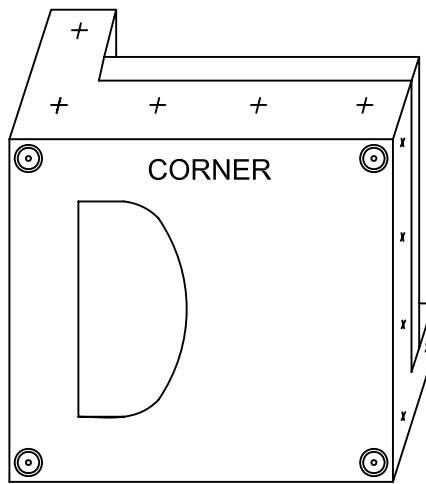

Assembly Instruction Instruction d'Assemblage

ITEM#5018H

SHLI

SKU:12105018 12205010 12305012
ITEM#5018H (MICA/CORWIN)

SKU:12105020 12205022 12305024
ITEM#5018H (MIDNIGHT/CORWIN)

Hardware List

			ARMLESS CHAIR	CORNER	OTTOMAN
A	 H:3CM	Leg	4PCS	4PCS	4PCS
B		Plastic Washer	4PCS	4PCS	4PCS

REMARK:

BACK CUSHION CAN BE FOUND IN THE ZIPPER COMPARTMENT WITH THE LEGS.