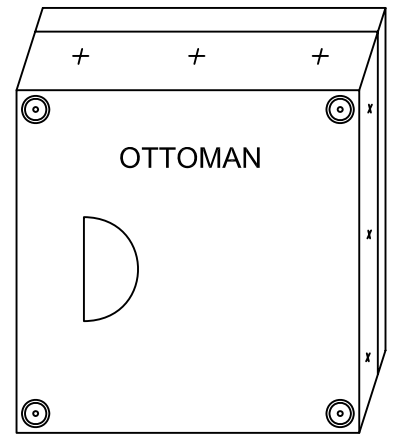

Assembly Instruction Instruction d'Assemblage

ITEM#5018H

SHLI

SKU:12105018 12205010 12305012
ITEM#5018H (MICA/CORWIN)

SKU:12105020 12205022 12305024
ITEM#5018H (MIDNIGHT/CORWIN)

Hardware List

			ARMLESS CHAIR	CORNER	OTTOMAN
A	 H:3CM	Leg	4PCS	4PCS	4PCS
B		Plastic Washer	4PCS	4PCS	4PCS

REMARK:

BACK CUSHION CAN BE FOUND IN THE ZIPPER COMPARTMENT WITH THE LEGS.