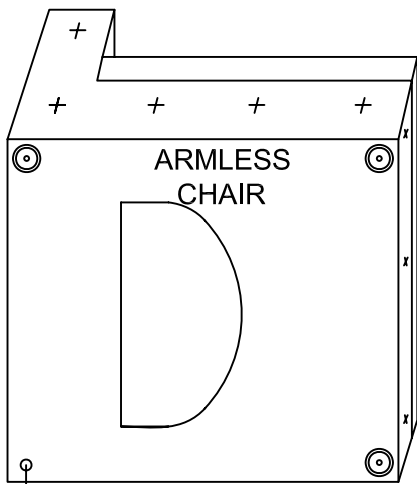

Assembly Instruction Instruction d'Assemblage

ITEM#5018H

SHLI

SKU:12105018 12205010 12305012
ITEM#5018H (MICA/CORWIN)

SKU:12105020 12205022 12305024
ITEM#5018H (MIDNIGHT/CORWIN)

Hardware List

			ARMLESS CHAIR	CORNER	OTTOMAN
A	 H:3CM	Leg	4PCS	4PCS	4PCS
B		Plastic Washer	4PCS	4PCS	4PCS

REMARK:

BACK CUSHION CAN BE FOUND IN THE ZIPPER COMPARTMENT WITH THE LEGS.