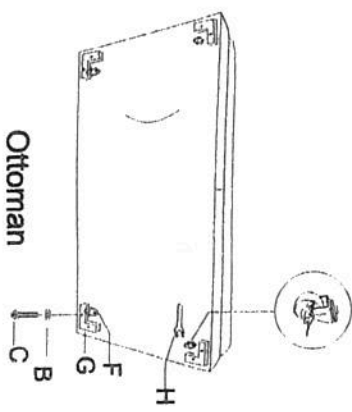

SHL I

ASSEMBLY INSTRUCTION

SKU: 12161460 12261462 12561468
12161458 12261450 12561456

Item : 6147R (Flannel/Merrimac Indigo)

Sofa Chaise Ottoman

A	Plastic Feet		4 pcs	4 pcs	N/A
B	Washer		4 pcs	4 pcs	12 pcs
C	Box		4 pcs	4 pcs	8 pcs
D	Center leg		1 pc	N/A	N/A
E	Washer		1 pc	N/A	N/A
F	Legs		N/A	N/A	4 pcs
G	Plastic Feet		N/A	N/A	4 pcs
H	Allen key		N/A	N/A	1 pc

Ottoman