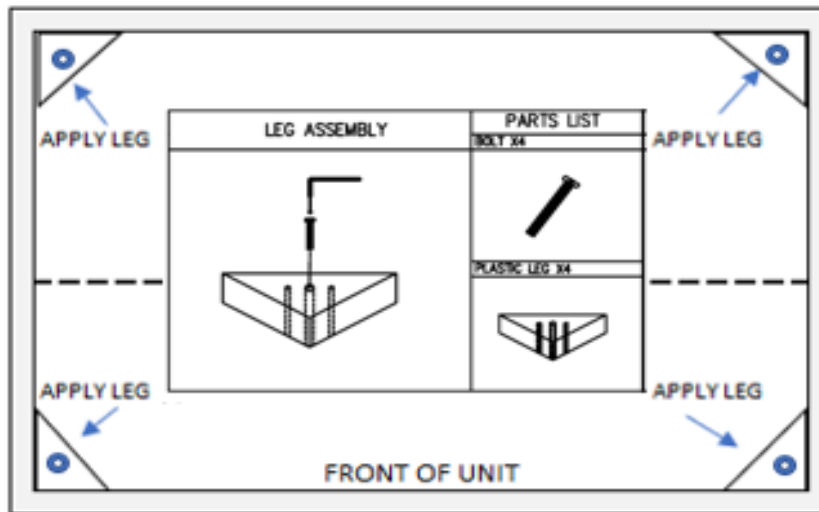

Assembly Instructions

467-32 OTTOMAN

Manufactured by ALBI for Rooms To Go

SKU # 12604674

Hardware	Size	Thread	Qty
ALLEN BOLTS WITH WASHERS	1/4"W X 2"L	3/4	4
WOOD LEGS	7-1/8"L x 7-1/8"W x 2-1/4"H		4
ALLEN WRENCH	1/8"		1

The legs should be evenly aligned on each bottom corner of the unit. Place and allen bolt in the center hole of the leg and align with the threaded insert. Using the wrench, turn the bolt clockwise, until fully seated.

Assembly Tools included - Allen wrench

Hardware Pack Location Hardware can be located in the zippered compartment on the bottom of the unit.

Unit Type OTTOMAN **SKU(s)#** 12604674

Version # 1

Date: 6/21/2024