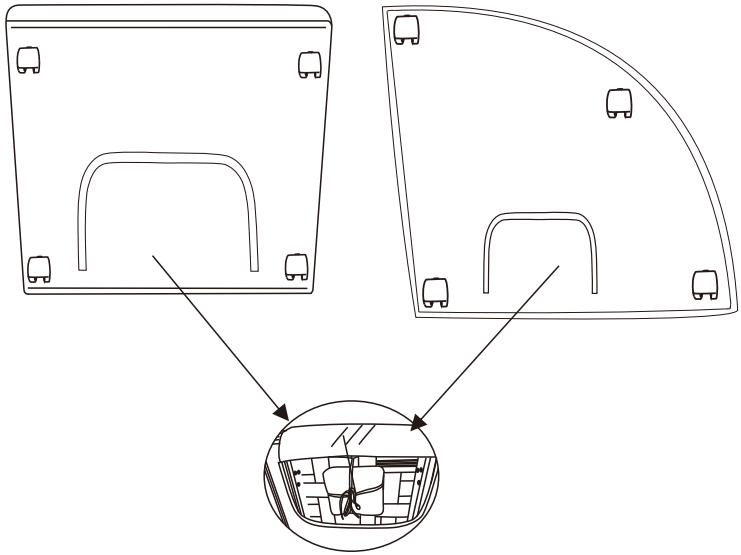

Manufactured for Rooms To Go

ASSEMBLY INSTRUCTION

SKU 12582626 12682628

Step 1:

PARTS			
Item	Description	Picture	quantity
C	Wood leg B		8
D	Rubber Sleever		8
E			2

Turn over and take out the hardware.

Step 2:

Install the plastic legs.

Step 3:

Assemble Completed.

Manufactured for Rooms To Go

ASSEMBLY INSTRUCTION

SKU 12582626 12682628

Step4 :

Assemble Completed.