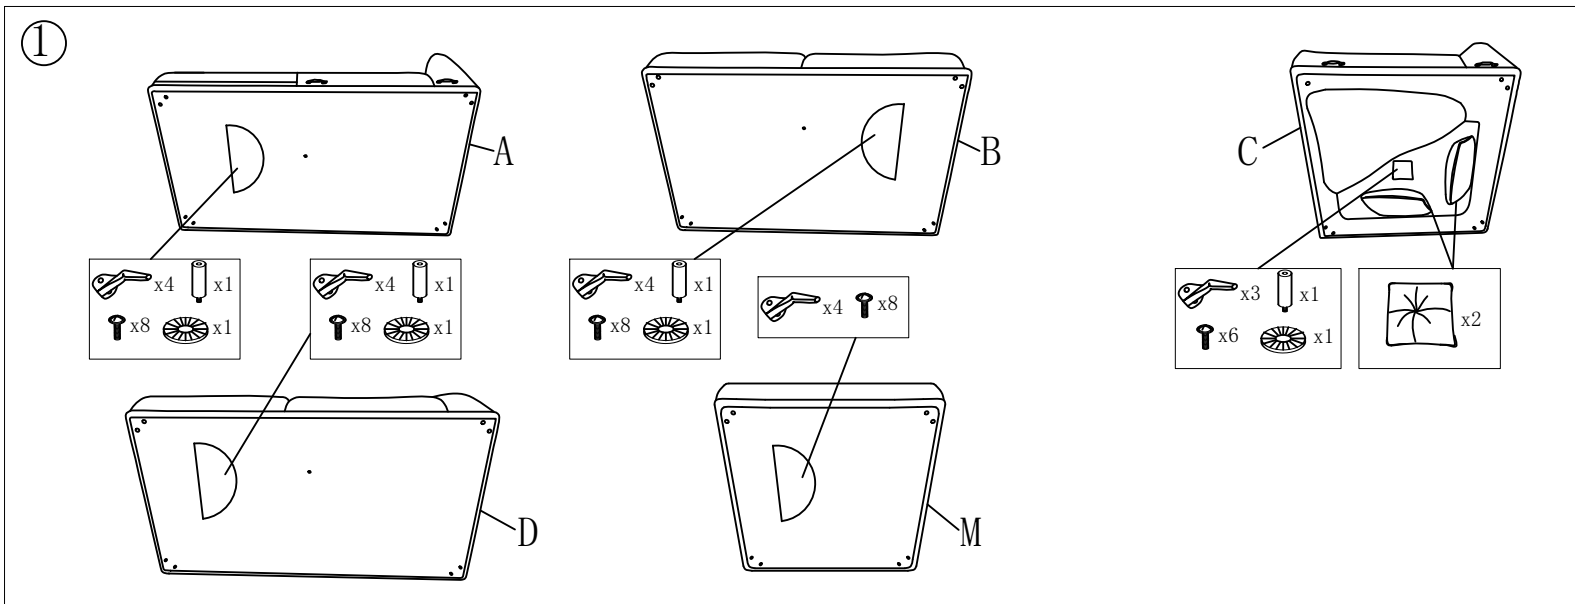

VENDOR CODE:MING
 ITEM CODE:RT-2435
 SKU#12124359/12224351/12324353/12424355/
 12524357/12624359/12724351/12124361/12224363/
 12324365/12424367/12524369/12624361/12724363

Manufactured for Rooms To Go

Before you begin, Please follow Assembly Instruction carefully. Then follow them step by step

PART LIST			
NO	Description	Item	QTY
A	Seat Frame		x1
B	Seat Frame		x1
C	Seat Frame		x1
D	Seat Frame		x1
E	Plastic Leg		x4
F	Metal Leg		x19
G	Bolts 6*30MM (Thread count:29)		x38
H	Washer φ 45mm		x4
I	Back Cushion		x5
J	Back Cushion		x1
K	Back Cushion		x1
L	Throw Pillow		x6
M	Ottoman		x1