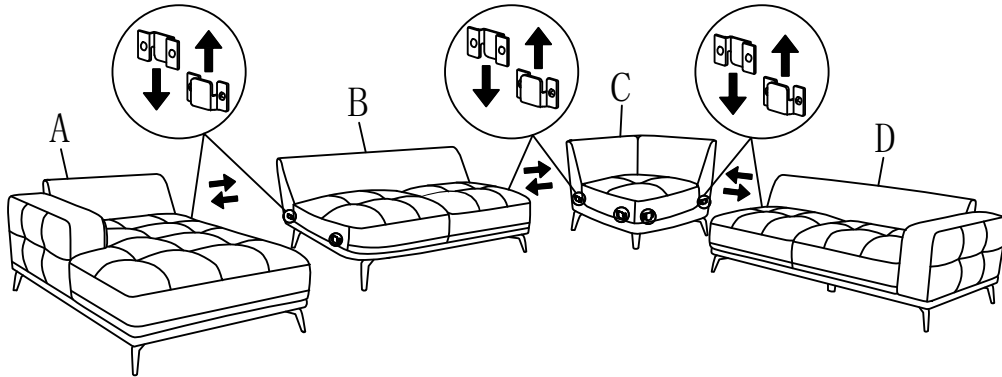

Manufactured for Rooms To Go

Before you begin, Please follow Assembly Instruction carefully. Then follow them step by step

③