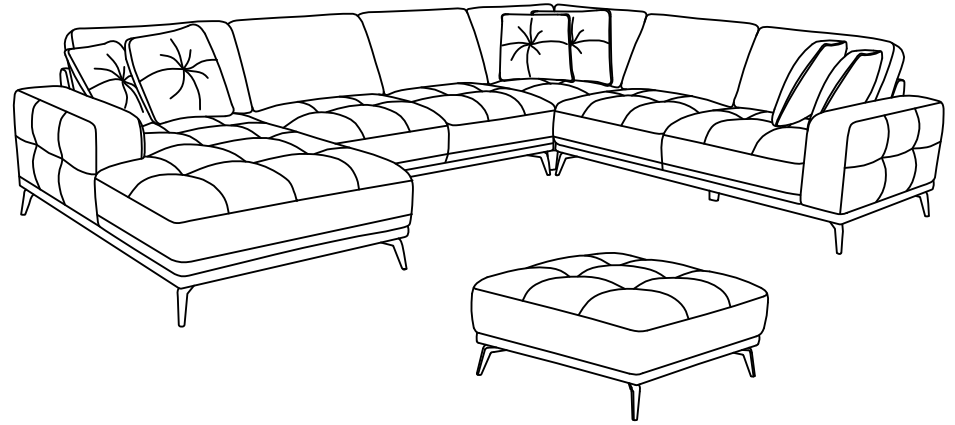

Manufactured for Rooms To Go

Before you begin, Please follow Assembly Instruction carefully. Then follow them step by step

③

⑤

④