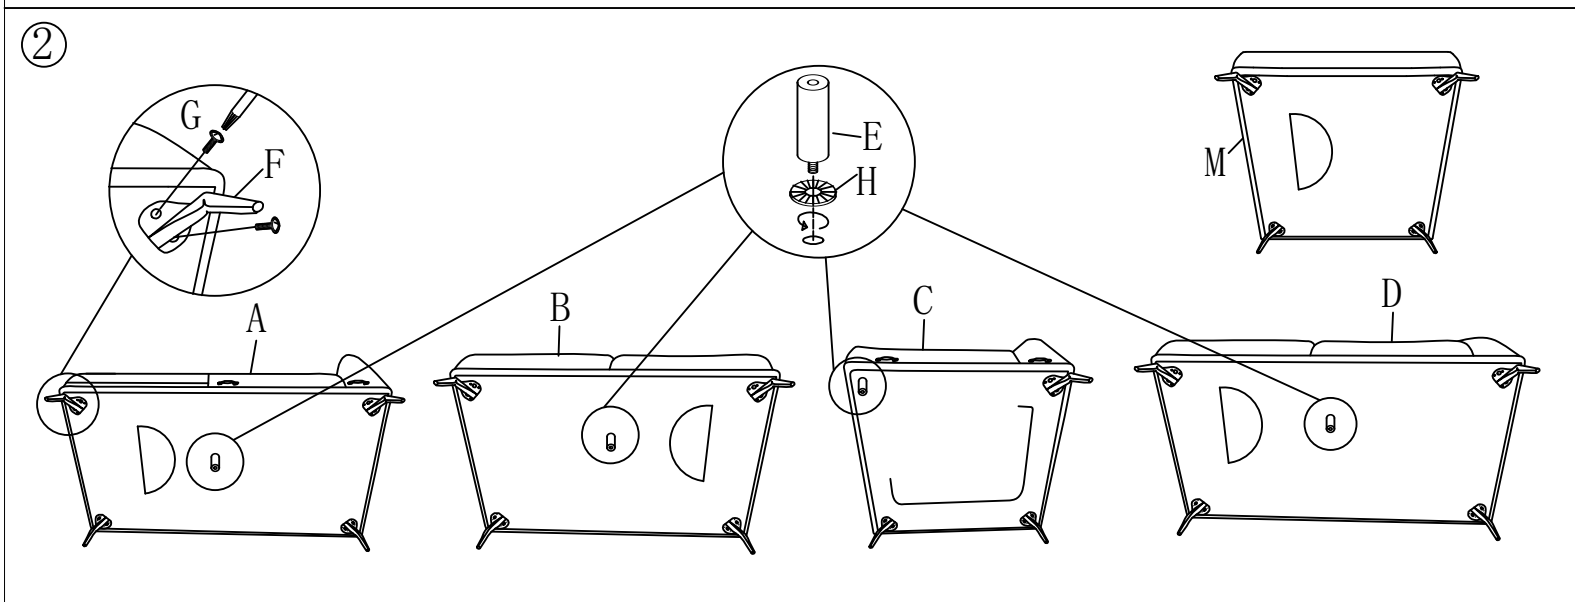

VENDOR CODE:MING
 ITEM CODE:RT-2435
 SKU#12124359/12224351/12324353/12424355/
 12524357/12624359/12724351/12124361/12224363/
 12324365/12424367/12524369/12624361/12724363

Manufactured for Rooms To Go

Before you begin, Please follow Assembly Instruction carefully. Then follow them step by step

PART LIST			
NO	Description	Item	QTY
A	Seat Frame		x1
B	Seat Frame		x1
C	Seat Frame		x1
D	Seat Frame		x1
E	Plastic Leg		x4
F	Metal Leg		x19
G	Bolts 6*30MM (Thread count:29)		x38
H	Washer φ 45mm		x4
I	Back Cushion		x5
J	Back Cushion		x1
K	Back Cushion		x1
L	Throw Pillow		x6
M	Ottoman		x1