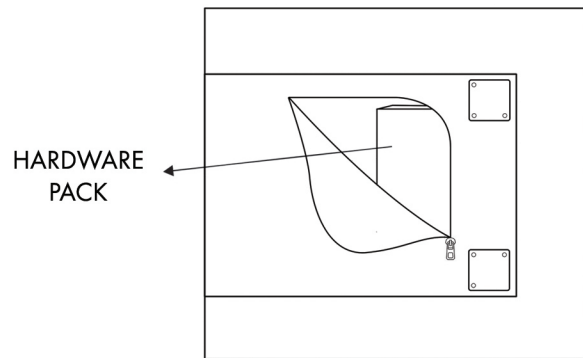

Assembly Instruction

CHAT CB38 - Sofa

SKU# 14103802

SKU# 14103814

SKU# 14103826

HARDWARE LIST

No.	DESCRIPTION	IMAGE	QTY
A	BOLTS Ø6mm x 70mm		5
B	LEGS 65 x 65 x 64mm		5
C	ALLEN KEY 30mm x 80mm		1

STEP 1: FIND THE HARDWARE PACK UNDER THE SOFA

STEP 2: ASSEMBLE THE LEGS AS THE DIAGRAM BELOW