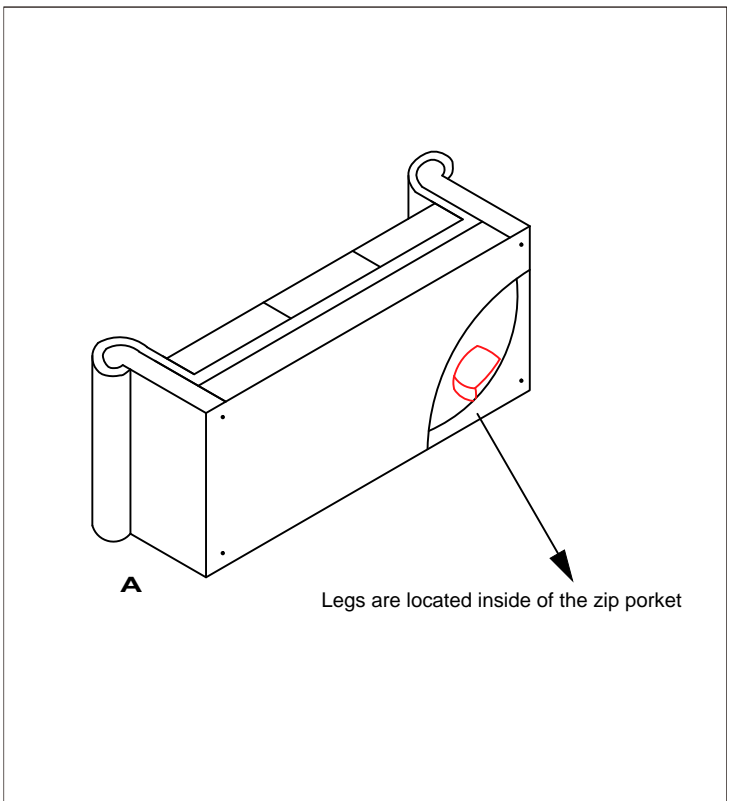

## LIST OF PARTS

SOFA

TOOLS REQUIRED:NO NEED

NO	Description	Item	QTY
A	Sofa Assembly		1
B	Wood Leg		4
C	Central Support Leg		1

## ASSEMBLY INSTRUCTION

Turn the sofa on its back and place on a soft surface to prevent scratching the leather. Take off the legs B,C from the zip pocket at bottom of sofa.

Align wood leg B bolt to the pre-drilled hole at the corner and turn the leg clockwise until it is tightened. Install 4 legs in same way.

Align support leg C bolt to the pre-drilled holes at the central of the bottom and turn leg clockwise until it is tightened.

Assembly of the sofa is now completed!