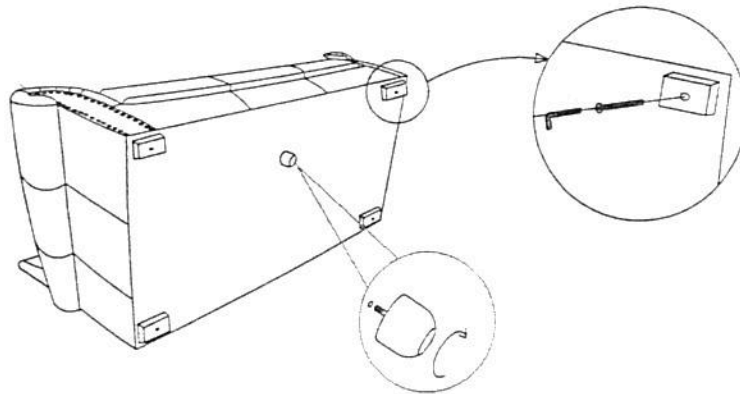

ROOMS TO GO

ASSEMBLY INSTRUCTIONS
 VENDOR CODE: RLAX
 STOCK#: 6295N-3 SOFA
 SKU#: 14162971/14162983

NO.	PARTS LIST	Q' TY
A		1
B		4
C		1

NO.	HARDWARE LIST	Q' TY
1	 M8*55MM	4
2	 M5*100*38MM	1

STEP 1

STEP 2

STEP 3