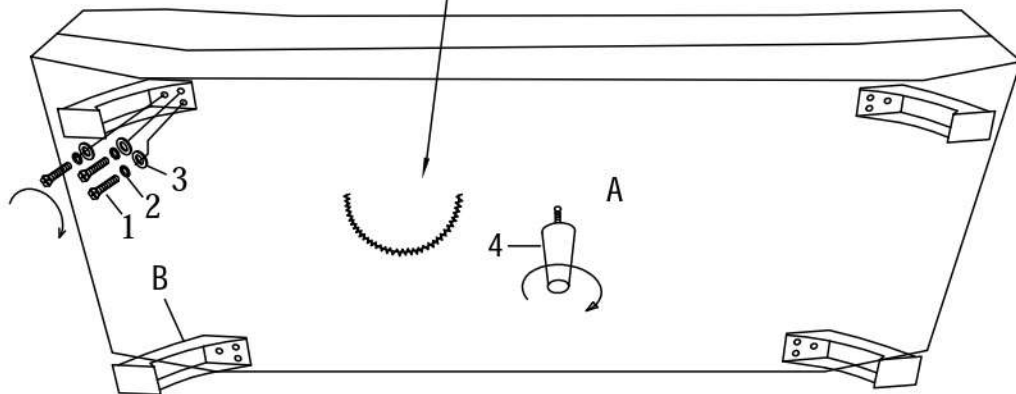

# ROOMS TO GO

ASSEMBLY INSTRUCTIONS  
VENDOR CODE: CAVS  
STOCK# 6716 -3 SOFA  
SKU#: 14167236/14167248/14167250

NO.	PARTS LIST	Q'TY
A		1
B		4

NO.	HARDWARE LIST	Q'TY
1	 M8*25MM	12
2		12
3		12
4		1

## STEP 1

Open the zipper to get the legs out