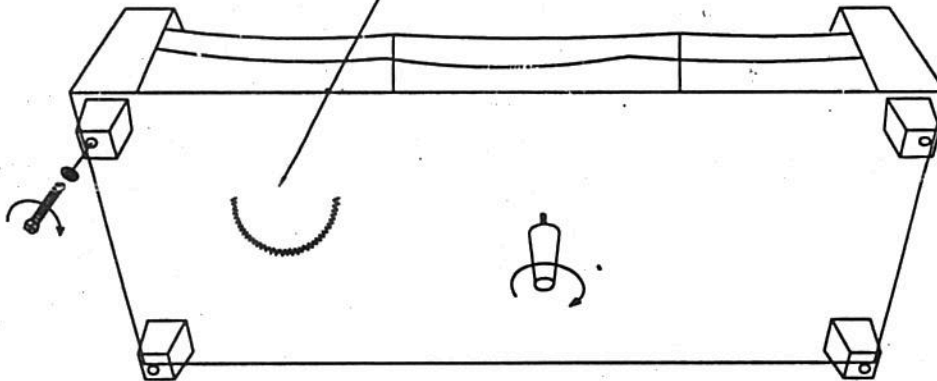

ROOMS TO GO

ASSEMBLY INSTRUCTIONS  
VENDOR CODE: RLAX  
STOCK# 6790-3 SOFA  
SKU#: 14167921/14167933

NO.	PARTS LIST	Q' TY
A		1
B		4

NO.	HARDWARE LIST	Q' TY
1	 M8*75MM	4
2		4
3		1

STEP 1

Open the zipper to get the legs out

STEP 2