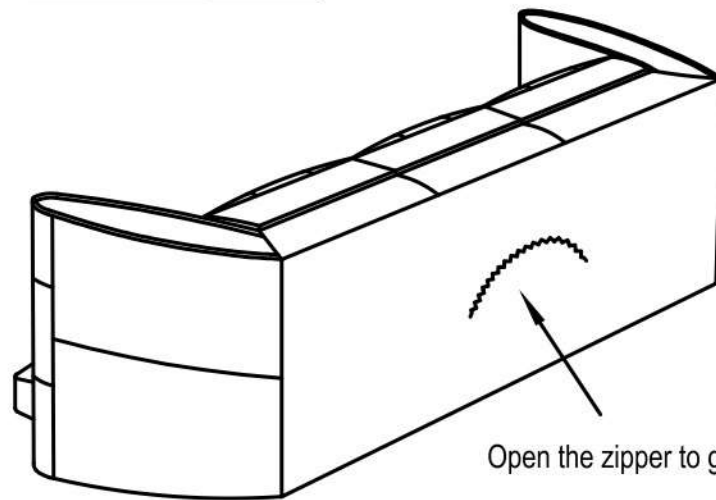

ROOMS TO GO

ASSEMBLY INSTRUCTIONS
VENDOR CODE:CAVS
STOCK#: 6274E-3 SOFA
SKU#: 14172756/14172732/14172744

NO.	PARTS LIST	Q' TY
A		1
B		4
C		1

NO.	HARDWARE LIST	Q' TY
1	 M8*90MM	4
2	 M5*100*38MM	1

STEP 1

STEP 2