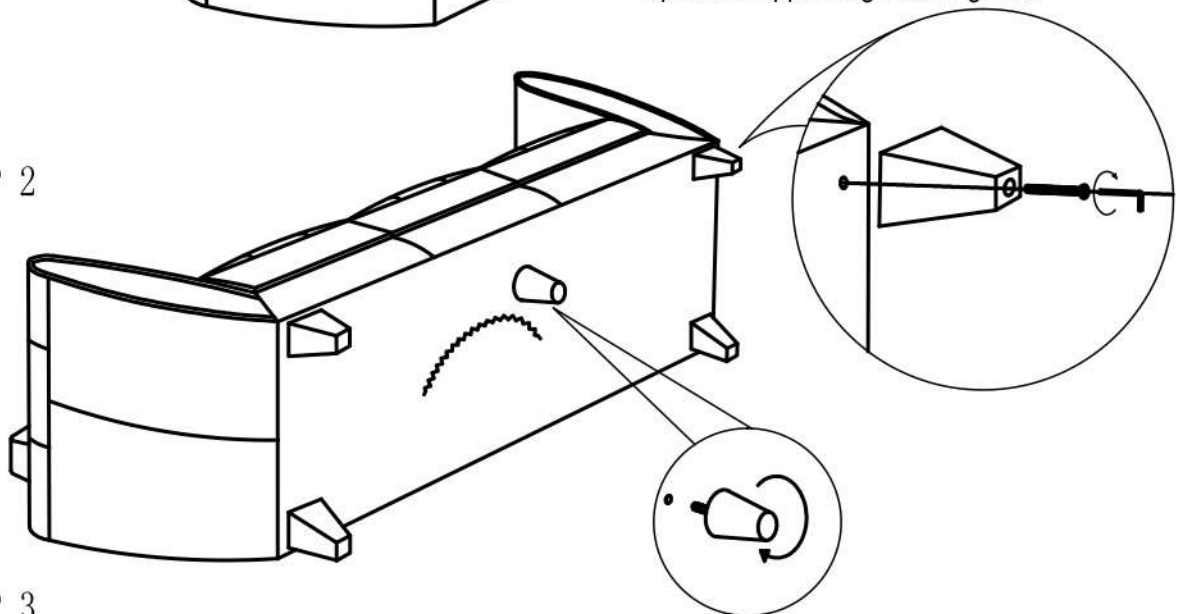

ROOMS TO GO

ASSEMBLY INSTRUCTIONS
VENDOR CODE:CAVS
STOCK#: 6274E-3 SOFA
SKU#: 14172756/14172732/14172744

NO.	PARTS LIST	Q' TY
A		1
B		4
C		1

NO.	HARDWARE LIST	Q' TY
1	 M8*90MM	4
2	 M5*100*38MM	1

STEP 1

STEP 2

STEP 3