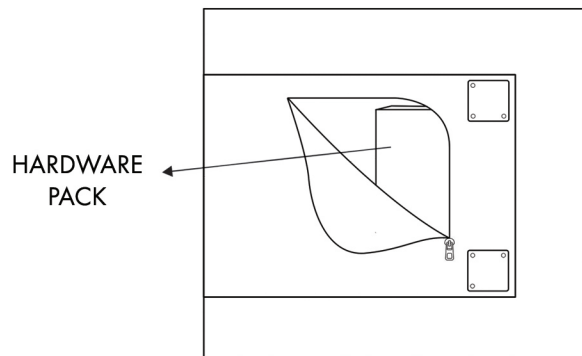

## CHAT CB38 - Loveseat

SKU# 14203804

SKU# 14203816

SKU# 14203828

### HARDWARE LIST

No.	DESCRIPTION	IMAGE	QTY
A	BOLTS Ø6mm x 70mm		4
B	LEGS 65 x 65 x 64mm		4
C	ALLEN KEY 30mm x 80mm		1

STEP 1: FIND THE HARDWARE PACK UNDER THE LOVESEAT

STEP 2: ASSEMBLE THE LEGS AS THE DIAGRAM BELOW