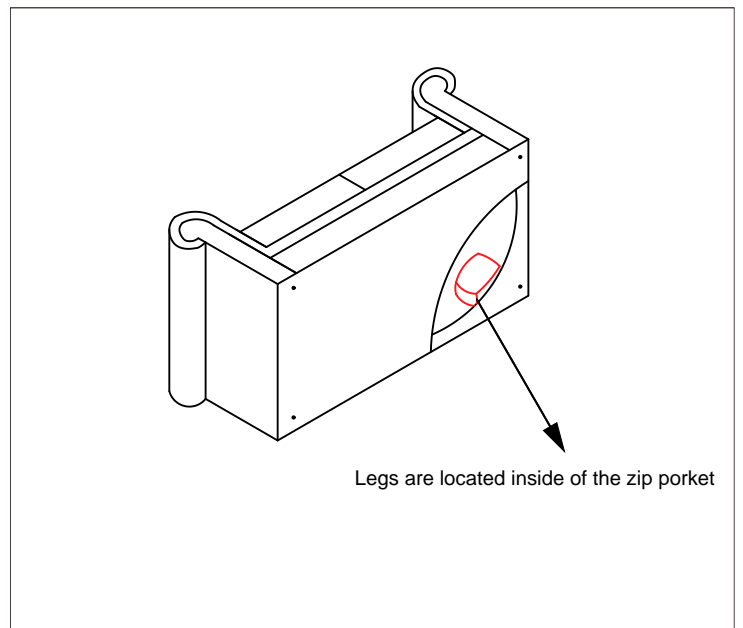

HNCL

3778-LS LOVESEAT

SKU#14237831,14237817,14237829

Manufactured for Rooms To Go

LOVESEAT

LIST OF PARTS

LOVESEAT

TOOLS REQUIRED:NO NEED			
NO	Description	Item	QTY
A	Loveseat Assembly		1
B	Wood Leg		4

ASSEMBLY INSTRUCTION

Turn the loveseat on its back and place on a soft surface to prevent scratching.
Take off the legs B from the zip pocket at the bottom of loveseat.

Align wood leg B bolt to the pre-drilled hole at the corner and turn the leg clockwise until it is tightened. Install 4 legs in same way.