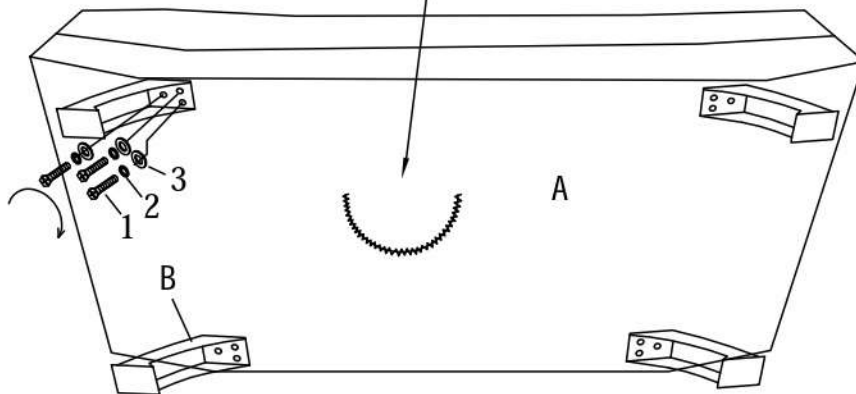

ROOMS TO GO

ASSEMBLY INSTRUCTIONS
 VENDOR CODE: CAVS
 STOCK# 6716 -2 LOVESEAT
 SKU#: 14267240/14267238/14267252

NO.	PARTS LIST	Q'TY
A		1
B		4

NO.	HARDWARE LIST	Q'TY
1	 M8*25MM	12
2		12
3		12

STEP 1

Open the zipper to get the legs out

STEP 2