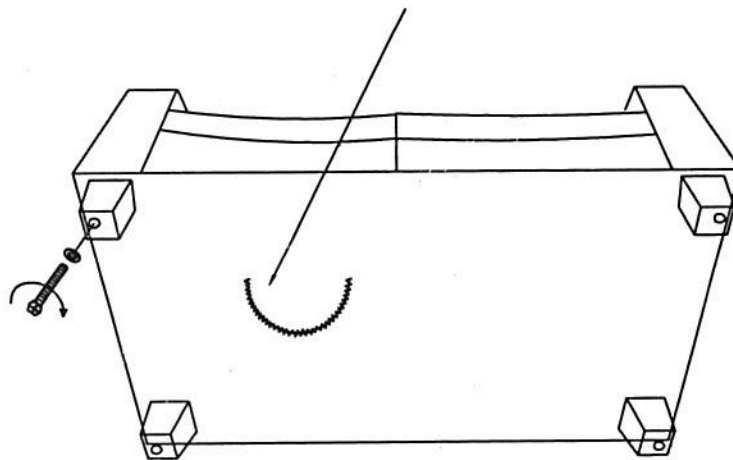

ROOMS TO GO

ASSEMBLY INSTRUCTIONS  
VENDOR CODE:RLAX  
STOCK# 6790-2 LOVESEAT  
SKU#: 14267923/14267935

| NO. | PARTS LIST  | Q' TY |
|-----|---|-------|
| A   |  | 1     |
| B   |  | 4     |

| NO. | HARDWARE LIST   | Q' TY |
|-----|---|-------|
| 1   |  M8*75MM | 4     |
| 2   |          | 4     |

STEP 1

Open the zipper to get the legs out

STEP 2