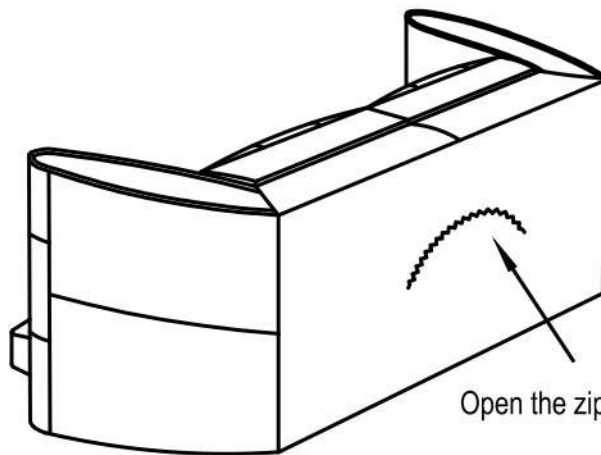

ROOMS TO GO

ASSEMBLY INSTRUCTIONS
VENDOR CODE:CAVS
STOCK#:6274E-2 LOVESEAT
SKU#: 14272758/14272734/14272746

NO.	PARTS LIST	Q' TY
A		1
B		4

NO.	HARDWARE LIST	Q' TY
1	 M8*90MM	4
2	 M5*100*38MM	1

STEP 1

STEP 2