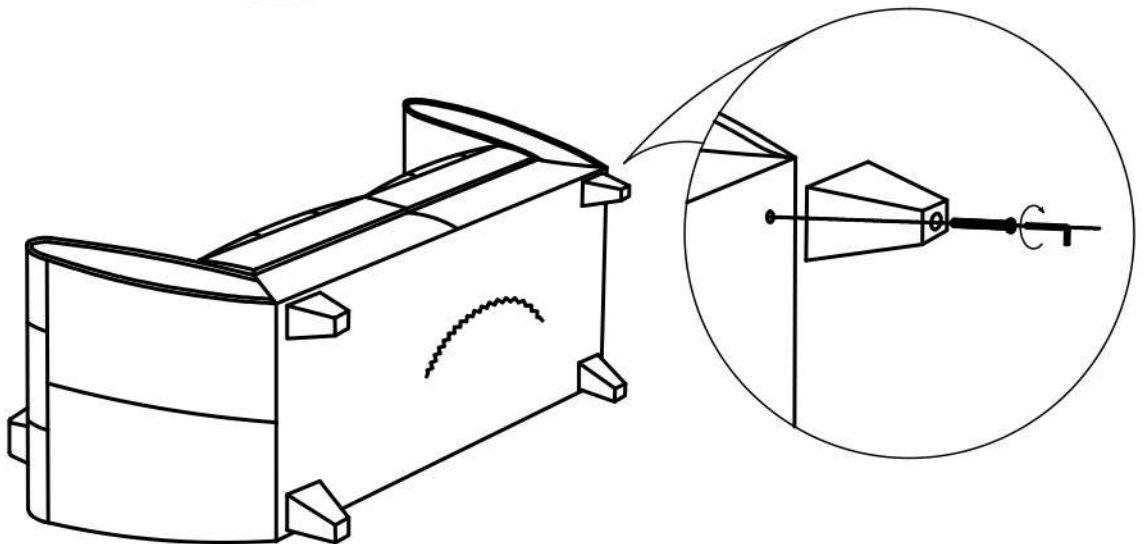

ROOMS TO GO

ASSEMBLY INSTRUCTIONS
VENDOR CODE:CAVS
STOCK#:6274E-2 LOVESEAT
SKU#: 14272758/14272734/14272746

NO.	PARTS LIST	Q' TY
A		1
B		4

NO.	HARDWARE LIST	Q' TY
1	 M8*90MM	4
2	 M5*100*38MM	1

STEP 1

STEP 2

STEP 3