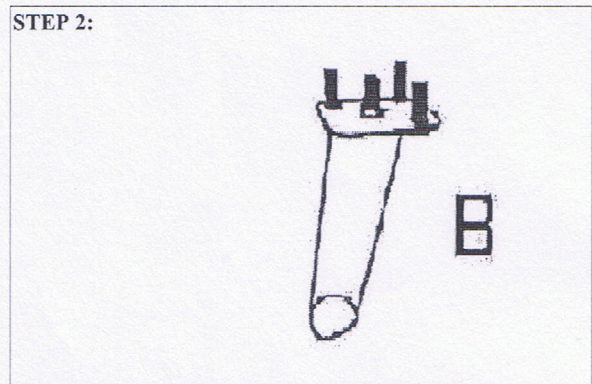

Assembly Instructions

SKU #

CHAT CA43 G9 Ottoman

14400472 14400434
14400460 14400484

Code	Hardware	QTY
A	Allen key 	1 pc
B	High leg 4 x 2 " 	4 pc
B	Bolt 4 x 2 " 	12 pc

*** Caution: Please read all the instructions carefully before starting the assembly process. These parts are cumbersome and heavy. Therefore, two people are recommended in order to prevent personal injury and insure the parts are not damaged during the assembly.

STEP 1:

Open the zipper and take the legs out

STEP 2:

Position the screws into the holes of the feet

STEP 3:

Please screw the bolts clockwise on the feet into the plate, until fully in position.