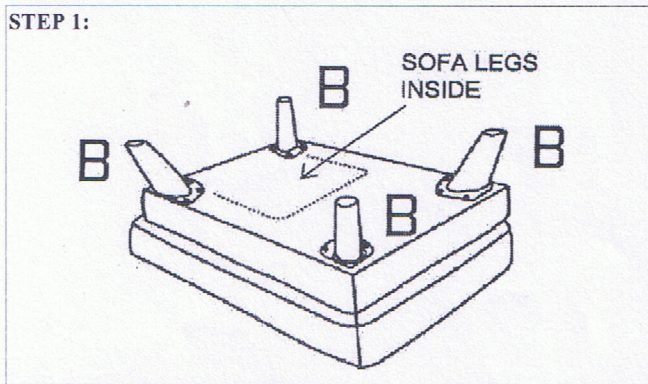

Assembly Instructions

SKU #

CHAT CA43 G9 Ottoman

14400472 14400434
14400460 14400484

Code	Hardware	QTY
A	Allen key 	1 pc
B	High leg 4 x 2 " 	4 pc
B	Bolt 4 x 2 " 	12 pc

*** Caution: Please read all the instructions carefully before starting the assembly process. These parts are cumbersome and heavy. Therefore, two people are recommended in order to prevent personal injury and insure the parts are not damaged during the assembly.

STEP 1:

Open the zipper and take the legs out

STEP 2:

Position the screws into the holes of the feet

STEP 3:

Please screw the bolts clockwise on the feet into the plate, until fully in position.