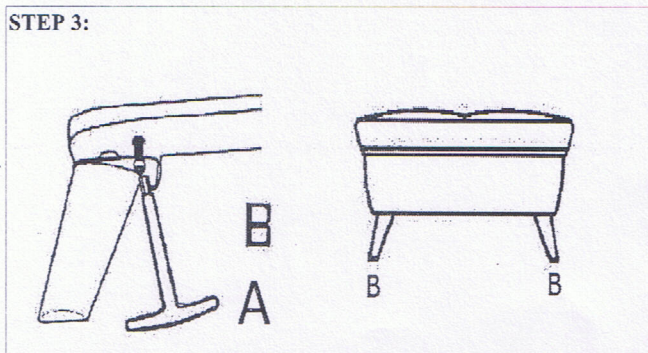

Assembly Instructions

SKU #

CHAT CA43 G9 Ottoman

14400472 14400434
14400460 14400484

Code	Hardware	QTY
A	Allen key 	1 pc
B	High leg 4 x 2 " 	4 pc
B	Bolt 4 x 2 " 	12 pc

*** Caution: Please read all the instructions carefully before starting the assembly process. These parts are cumbersome and heavy. Therefore, two people are recommended in order to prevent personal injury and insure the parts are not damaged during the assembly.

STEP 1:

Open the zipper and take the legs out

STEP 2:

Position the screws into the holes of the feet

STEP 3:

Please screw the bolts clockwise on the feet into the plate, until fully in position.