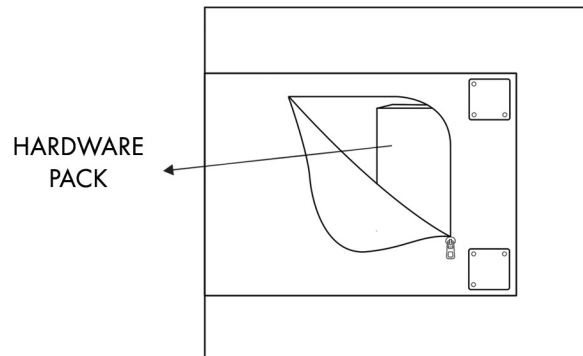

HARDWARE LIST

No.	DESCRIPTION	IMAGE	QTY
A	BOLTS Ø6mm x 50mm		4
B	LEGS 65 x 65 x 45mm		4
C	ALLEN KEY 30mm x 80mm		1

STEP 1: FIND THE HARDWARE PACK UNDER THE OTTOMAN