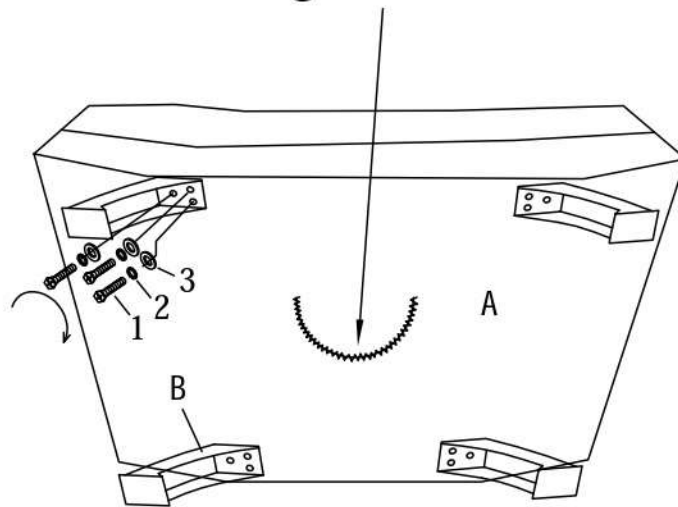

ROOMS TO GO

ASSEMBLY INSTRUCTIONS
VENDOR CODE:CAVS
STOCK# 6716-0 OTTOMAN
SKU#:14467232/14467256/14467244

NO.	PARTS LIST	Q'TY
A		1
B		4

NO.	HARDWARE LIST	Q'TY
1	 M8*25MM	12
2		12
3		12

STEP 1

Open the zipper to get the legs out

STEP 2