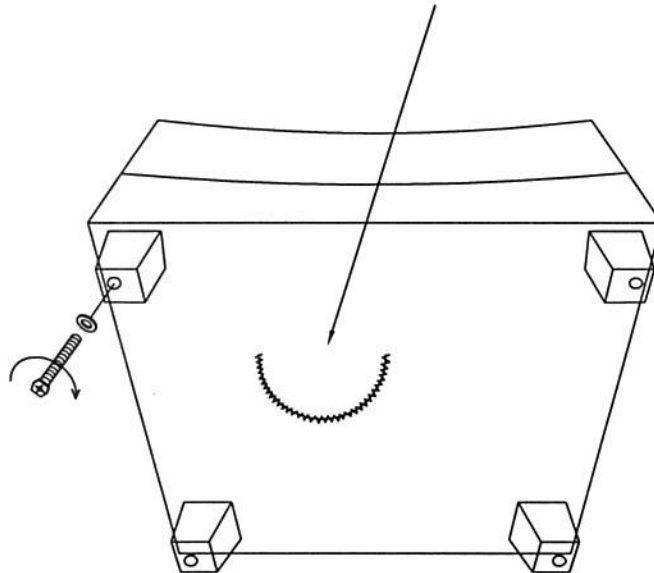

ROOMS TO GO

ASSEMBLY INSTRUCTIONS
VENDOR CODE: RLAX
STOCK# 6790-0 OTTOMAN
SKU#: 14467927/14467939

NO.	PARTS LIST	Q' TY
A		1
B		4

NO.	HARDWARE LIST	Q' TY
1	 M8*75MM	4
2		4

STEP 1

Open the zipper to get
the legs out

STEP 2