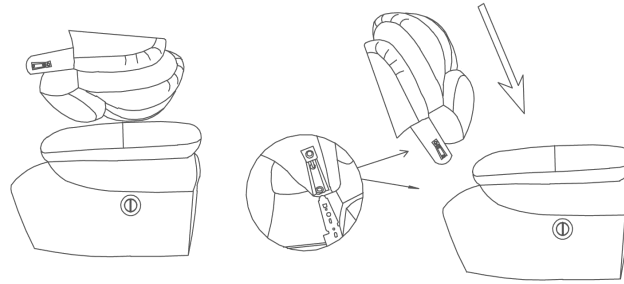

ASSEMBLY INSTRUCTIONS

JXFC 5180/5181/5182 PWR Sofa

SKU: 15051802/15051814/15051826

STEP1

INSERT THE BACKS ONTO SEATS.

STEP2

IF WITH POWER PLEASE FOLLOW THIS STEP.

SOFA, LOVESEAT AND CHAIR ARE ALL ASSEMBLED IN THE SAME WAY.