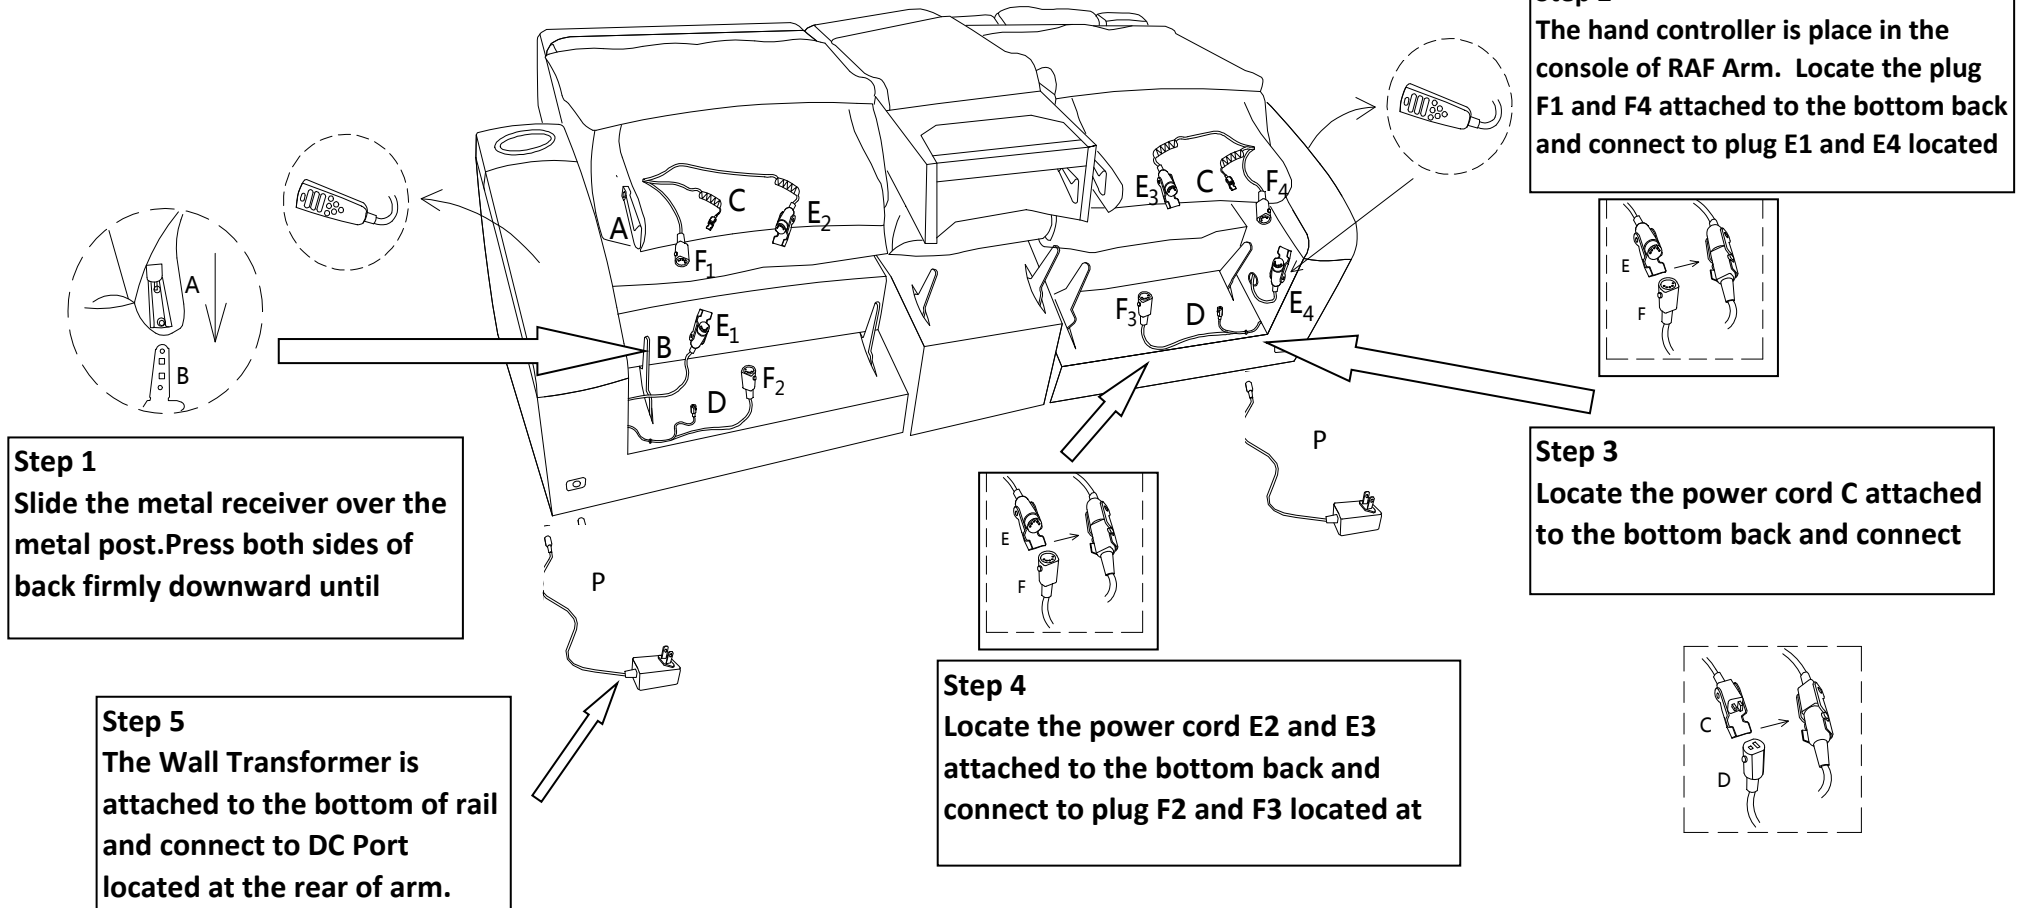

Assembly Instructions

SYNE:K2272-73PHR-AIR Loveseat-2 Recliners w/Console,Pwr Headrest,Air Massage

SKU#:15222728 / 15222730

Note: Make sure all PLUGS are connected on the product before plugging power cord into power outlet. If not damage can occur. The USB ports (where applicable) are designed with working voltage of 5V, and can NOT be used to supply power for laptop computers (neither PC or Mac). Plugging a laptop computer to the USB port may end up damaging either the computer or the USB port due to