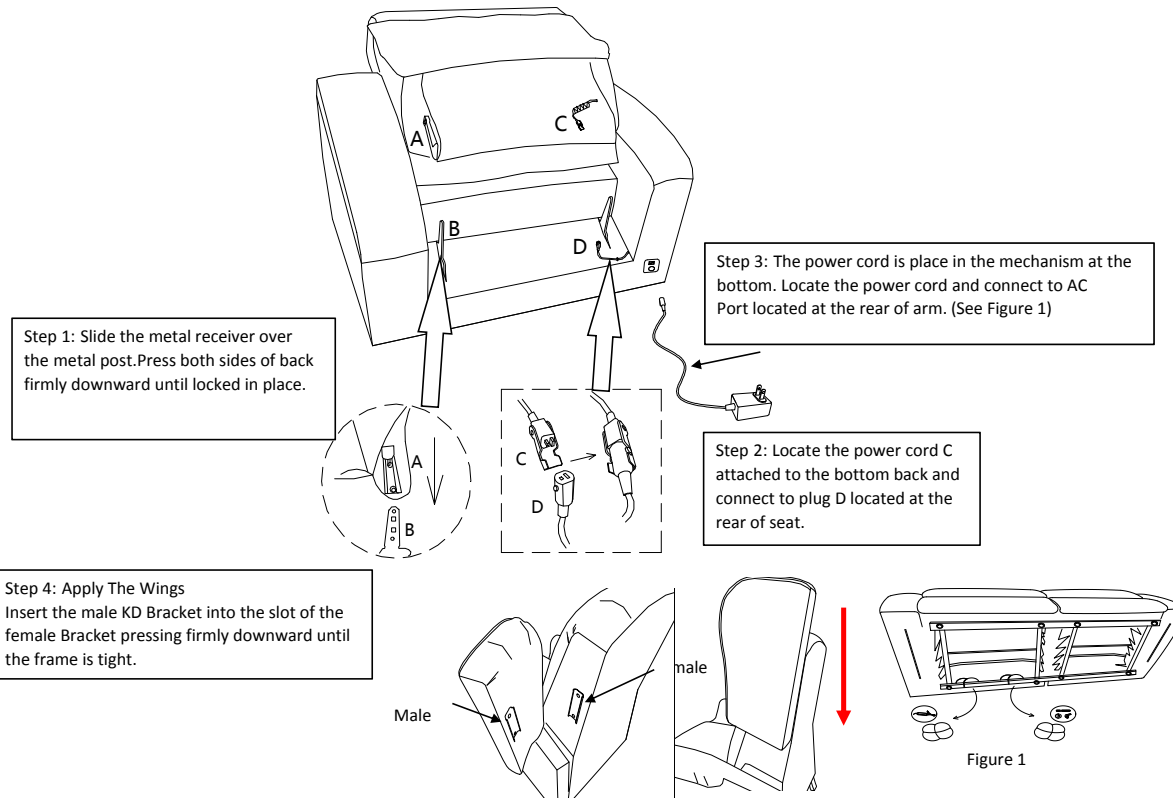

Assembly Instructions for K2209-85PHR

Page:1/2

SYNE: K2209-85PHR ZG Power Recliner w/ PHR

SKU:17922104 / 17922091

Note:

Make sure all PLUGS are connected on the product before plugging power cord into power outlet. If not damage can occur. The USB ports (where applicable) are designed with working voltage of 5V, and can NOT be used to supply power for laptop computers (neither PC or Mac). Plugging a laptop computer to the USB port may end up damaging either the computer or the USB port due to unmatched working voltage.

Connecting instructions for K2209 sectional group

- Important Information:
- Two people recommended for assembly
- Do not connect the base light until the modular pieces are connected together