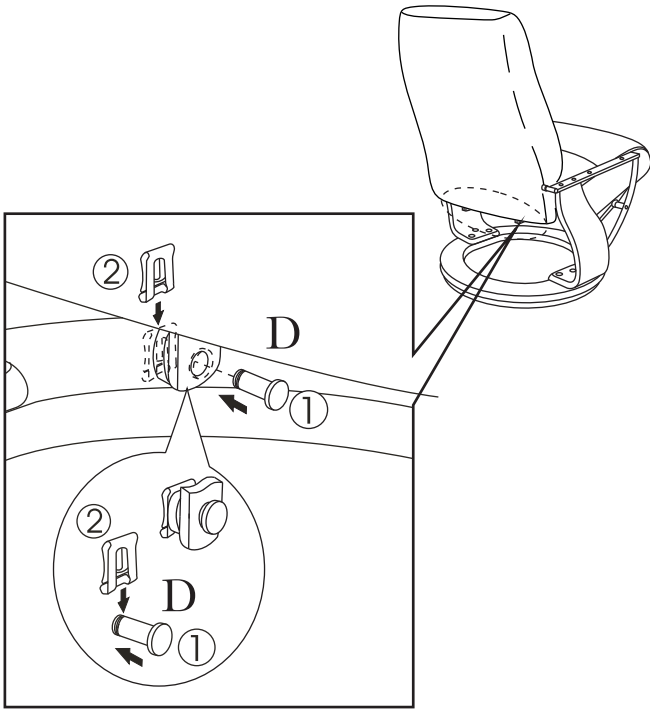

7440

2

1

3

DURING ASSEMBLY CHECK AND TIGHTEN ALL BOLTS

| | | | | | | | | |
|---|--|------|---|--|------|---|--|------|
| A |  M8X38 | 4PCS | D |  | 2PCS | G |  M6X25 | 4PCS |
| B |  | 2PCS | E |  M8X65 | 2PCS | H |  | 1PC |
| C |  M6X20 | 2PCS | F |  | 1PC | | | |

5

6

7

Side Table

- Color matches wood base finish
- Available in 2 colors:
#29 Walnut / #48 Chestnut

Side Table

| SideTable item# | Walnut | Chestnut | Size | Fits |
|-----------------|--------|----------|-------------------|------------------------------|
| T026 #29 | ● | | 10.6" | Trend Line |
| T030 #29 | ● | | 14.5" * 13" * 13" | Trend Line |
| T030A #29 | ● | | 14.5" * 13" * 13" | Euro Line / Valencia Line |
| T030A #48 | | ● | 14.5" * 13" * 13" | Nicholas II |
| T031 #48 | | ● | 14.5" * 13" * 13" | Hana |