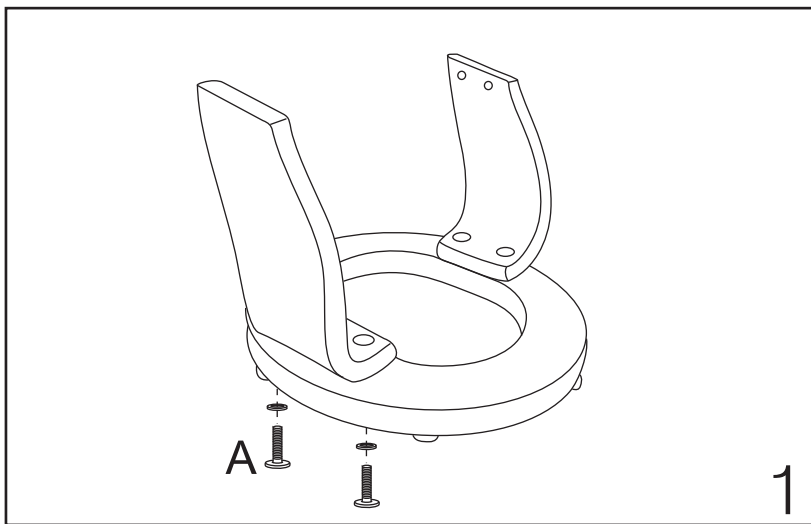

7440

2

1

3

DURING ASSEMBLY CHECK AND TIGHTEN ALL BOLTS

| | | | | | | | | |
|---|--|------|---|--|------|---|--|------|
| A |  M8X38 | 4PCS | D |  | 2PCS | G |  M6X25 | 4PCS |
| B |  | 2PCS | E |  M8X65 | 2PCS | H |  | 1PC |
| C |  M6X20 | 2PCS | F |  | 1PC | | | |

5

6

7

Side Table

- Color matches wood base finish
- Available in 2 colors:
#29 Walnut / #48 Chestnut

Side Table

| SideTable item# | Walnut | Chestnut | Size | Fits |
|-----------------|--------|----------|-------------------|------------------------------|
| T026 #29 | ● | | 10.6" | Trend Line |
| T030 #29 | ● | | 14.5" * 13" * 13" | Trend Line |
| T030A #29 | ● | | 14.5" * 13" * 13" | Euro Line / Valencia Line |
| T030A #48 | | ● | 14.5" * 13" * 13" | Nicholas II |
| T031 #48 | | ● | 14.5" * 13" * 13" | Hana |