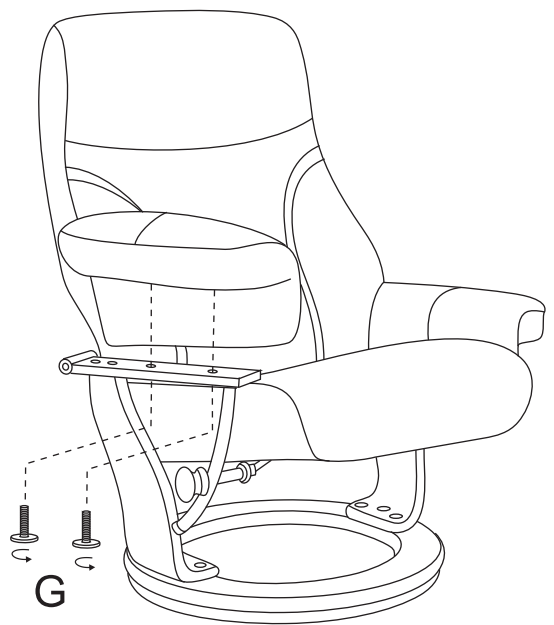

7440

2

1

3

DURING ASSEMBLY CHECK AND TIGHTEN ALL BOLTS

| | | | | | | | | |
|---|--|------|---|--|------|---|--|------|
| A |  M8X38 | 4PCS | D |  | 2PCS | G |  M6X25 | 4PCS |
| B |  | 2PCS | E |  M8X65 | 2PCS | H |  | 1PC |
| C |  M6X20 | 2PCS | F |  | 1PC | | | |

5

6

7

Side Table

- Color matches wood base finish
- Available in 2 colors:
#29 Walnut / #48 Chestnut

Side Table

| SideTable item# | Walnut | Chestnut | Size | Fits |
|-----------------|--------|----------|-------------------|------------------------------|
| T026 #29 | ● | | 10.6" | Trend Line |
| T030 #29 | ● | | 14.5" * 13" * 13" | Trend Line |
| T030A #29 | ● | | 14.5" * 13" * 13" | Euro Line / Valencia Line |
| T030A #48 | | ● | 14.5" * 13" * 13" | Nicholas II |
| T031 #48 | | ● | 14.5" * 13" * 13" | Hana |