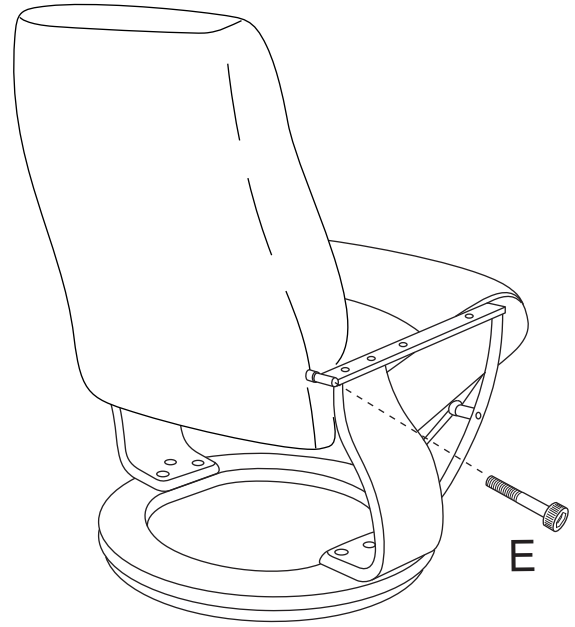

7440

2

1

3

DURING ASSEMBLY CHECK AND TIGHTEN ALL BOLTS

| | | | | | | | | |
|---|--|------|---|--|------|---|--|------|
| A |  M8X38 | 4PCS | D |  | 2PCS | G |  M6X25 | 4PCS |
| B |  | 2PCS | E |  M8X65 | 2PCS | H |  | 1PC |
| C |  M6X20 | 2PCS | F |  | 1PC | | | |

5

6

7

Side Table

- Color matches wood base finish
- Available in 2 colors:
#29 Walnut / #48 Chestnut

Side Table

| SideTable item# | Walnut | Chestnut | Size | Fits |
|-----------------|--------|----------|-------------------|------------------------------|
| T026 #29 | ● | | 10.6" | Trend Line |
| T030 #29 | ● | | 14.5" * 13" * 13" | Trend Line |
| T030A #29 | ● | | 14.5" * 13" * 13" | Euro Line / Valencia Line |
| T030A #48 | | ● | 14.5" * 13" * 13" | Nicholas II |
| T031 #48 | | ● | 14.5" * 13" * 13" | Hana |