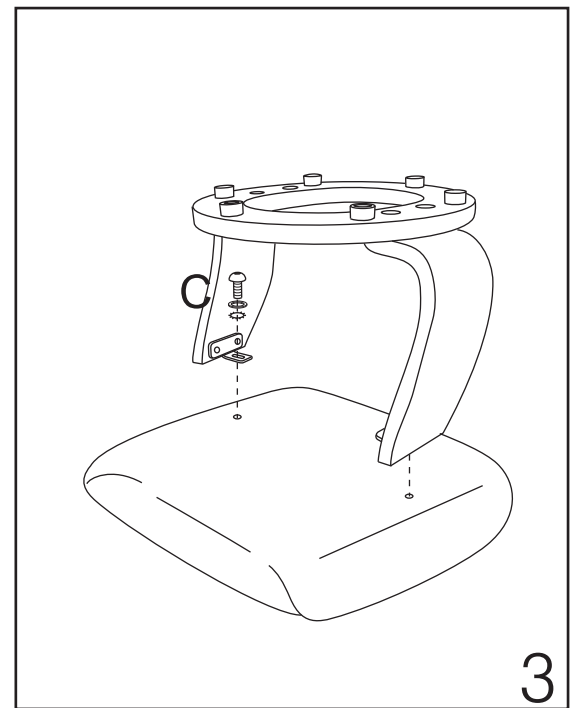

7440

2

1

3

DURING ASSEMBLY CHECK AND TIGHTEN ALL BOLTS

| | | | | | | | | |
|---|--|------|---|--|------|---|--|------|
| A |  M8X38 | 4PCS | D |  | 2PCS | G |  M6X25 | 4PCS |
| B |  | 2PCS | E |  M8X65 | 2PCS | H |  | 1PC |
| C |  M6X20 | 2PCS | F |  | 1PC | | | |

5

6

7

Side Table

- Color matches wood base finish
- Available in 2 colors:
#29 Walnut / #48 Chestnut

Side Table

| SideTable item# | Walnut | Chestnut | Size | Fits |
|-----------------|--------|----------|-------------------|------------------------------|
| T026 #29 | ● | | 10.6" | Trend Line |
| T030 #29 | ● | | 14.5" * 13" * 13" | Trend Line |
| T030A #29 | ● | | 14.5" * 13" * 13" | Euro Line / Valencia Line |
| T030A #48 | | ● | 14.5" * 13" * 13" | Nicholas II |
| T031 #48 | | ● | 14.5" * 13" * 13" | Hana |