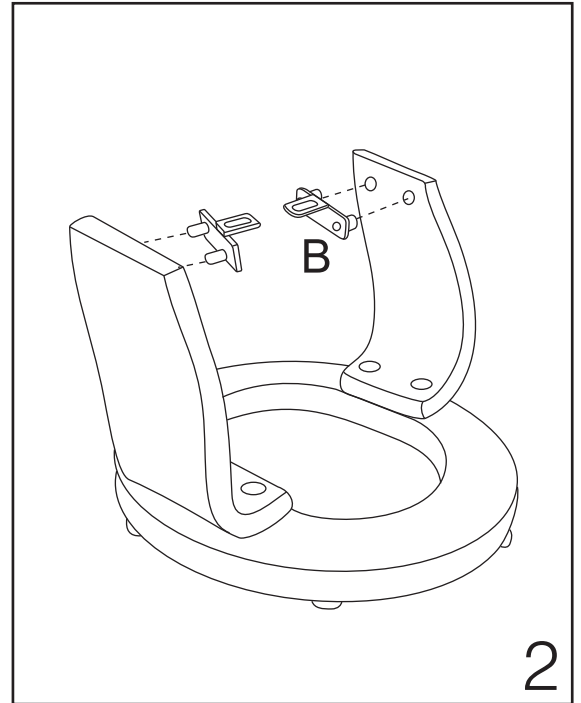

7440

2

1

3

DURING ASSEMBLY CHECK AND TIGHTEN ALL BOLTS

| | | | | | | | | |
|---|--|------|---|--|------|---|--|------|
| A |  M8X38 | 4PCS | D |  | 2PCS | G |  M6X25 | 4PCS |
| B |  | 2PCS | E |  M8X65 | 2PCS | H |  | 1PC |
| C |  M6X20 | 2PCS | F |  | 1PC | | | |

5

6

7

Side Table

- Color matches wood base finish
- Available in 2 colors:
#29 Walnut / #48 Chestnut

Side Table

| SideTable item# | Walnut | Chestnut | Size | Fits |
|-----------------|--------|----------|-------------------|------------------------------|
| T026 #29 | ● | | 10.6" | Trend Line |
| T030 #29 | ● | | 14.5" * 13" * 13" | Trend Line |
| T030A #29 | ● | | 14.5" * 13" * 13" | Euro Line / Valencia Line |
| T030A #48 | | ● | 14.5" * 13" * 13" | Nicholas II |
| T031 #48 | | ● | 14.5" * 13" * 13" | Hana |