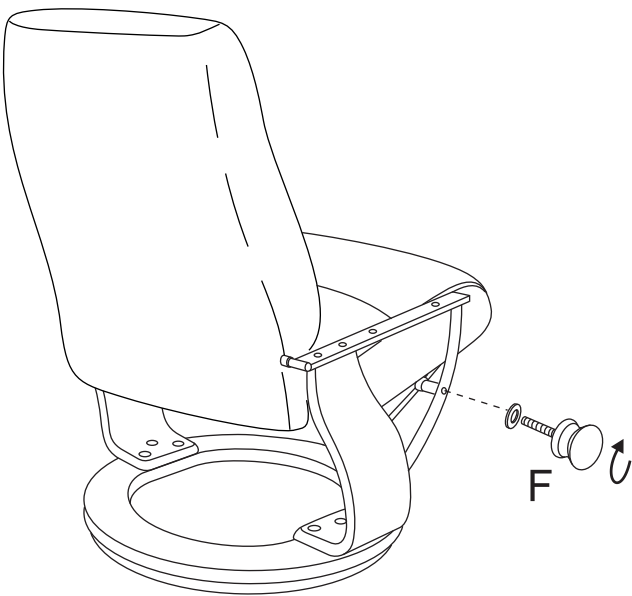

7440

2

1

3

DURING ASSEMBLY CHECK AND TIGHTEN ALL BOLTS

| | | | | | | | | |
|---|--|------|---|--|------|---|--|------|
| A |  M8X38 | 4PCS | D |  | 2PCS | G |  M6X25 | 4PCS |
| B |  | 2PCS | E |  M8X65 | 2PCS | H |  | 1PC |
| C |  M6X20 | 2PCS | F |  | 1PC | | | |

5

6

7

Side Table

- Color matches wood base finish
- Available in 2 colors:
#29 Walnut / #48 Chestnut

Side Table

| SideTable item# | Walnut | Chestnut | Size | Fits |
|-----------------|--------|----------|-------------------|------------------------------|
| T026 #29 | ● | | 10.6" | Trend Line |
| T030 #29 | ● | | 14.5" * 13" * 13" | Trend Line |
| T030A #29 | ● | | 14.5" * 13" * 13" | Euro Line / Valencia Line |
| T030A #48 | | ● | 14.5" * 13" * 13" | Nicholas II |
| T031 #48 | | ● | 14.5" * 13" * 13" | Hana |