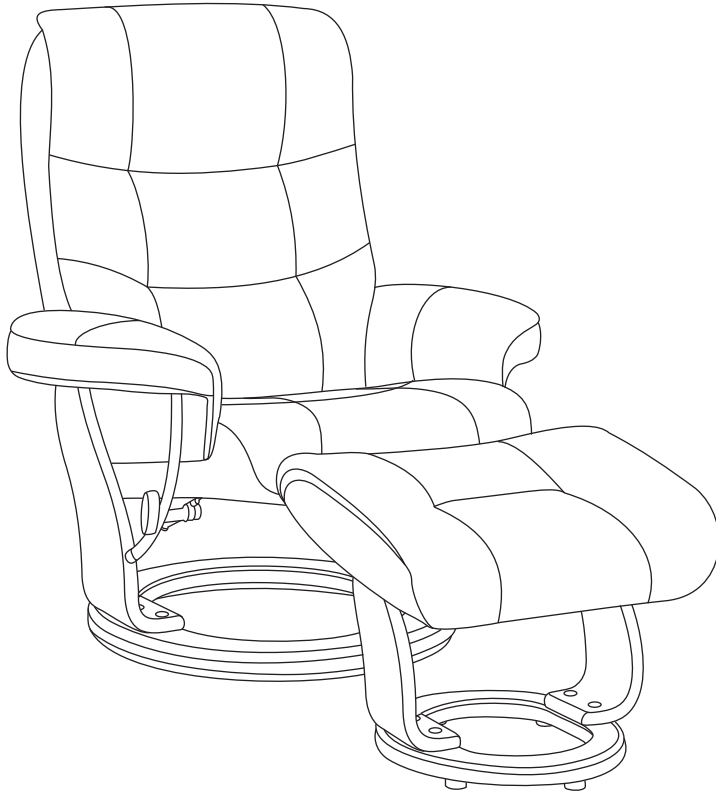

7583K

DURING ASSEMBLY CHECK AND TIGHTEN ALL BOLTS

A	 M8X38	4 PCS	D	 M8X35	2 PCS	G	 M6X25	4 PCS
B		2 PCS	E	 M8X65	2 PCS	H		1 SET
C	 M6X20	2 PCS	F		1 PC