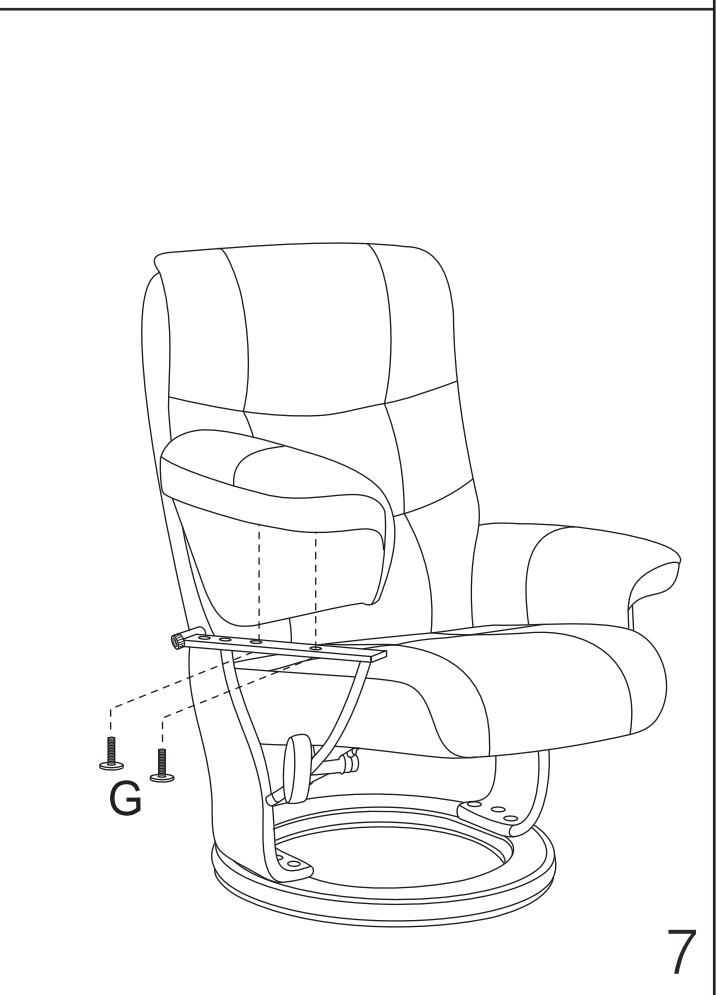

7583K

DURING ASSEMBLY CHECK AND TIGHTEN ALL BOLTS

A	 M8X38	4 PCS	D	 M8X35	2 PCS	G	 M6X25	4 PCS
B		2 PCS	E	 M8X65	2 PCS	H		1 SET
C	 M6X20	2 PCS	F		1 PC			

4

5

6

7

Side Table

- Color matches wood base finish
- Available in 2 colors:
#29 Walnut / #48 Chestnut

Side Table

SideTable item#	Walnut	Chestnut	Size	Fits
T026 #29	●		10.6"	Trend Line
T030 #29	●		14.5" * 13" * 13"	Trend Line
T030A #29	●		14.5" * 13" * 13"	Euro Line / Valencia Line
T030A #48		●	14.5" * 13" * 13"	Nicholas II
T031 #48		●	14.5" * 13" * 13"	Hana

BUY Ask store to order for you

Laptop Table

- 22.5" X 13.5"
- Color matches wood base finish
- Available in 4 Colors:
#29 Walnut / #19 Maduro / #46 Smoke / #48 Chestnut
- Adjustable height; Tilting table top
- Curved frame fits around chair base