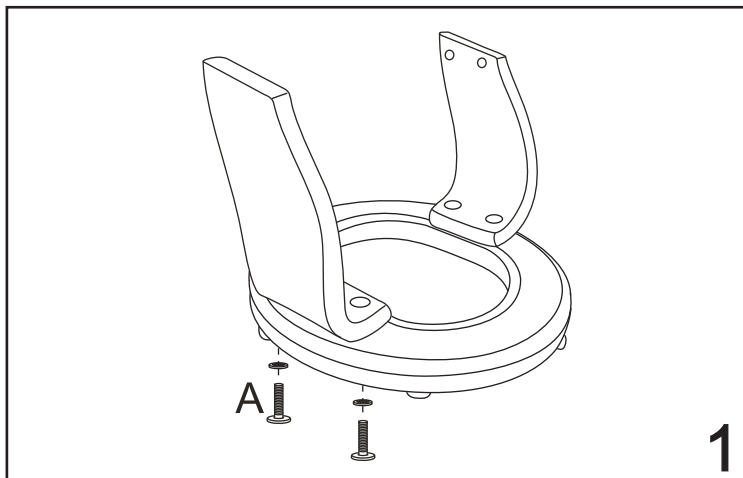

7583K

DURING ASSEMBLY CHECK AND TIGHTEN ALL BOLTS

A	 M8X38	4 PCS	D	 M8X35	2 PCS	G	 M6X25	4 PCS
B		2 PCS	E	 M8X65	2 PCS	H		1 SET
C	 M6X20	2 PCS	F		1 PC			

4

5

6

7

Side Table

- Color matches wood base finish
- Available in 2 colors:
#29 Walnut / #48 Chestnut

Side Table

SideTable item#	Walnut	Chestnut	Size	Fits
T026 #29	●		10.6"	Trend Line
T030 #29	●		14.5" * 13" * 13"	Trend Line
T030A #29	●		14.5" * 13" * 13"	Euro Line / Valencia Line
T030A #48		●	14.5" * 13" * 13"	Nicholas II
T031 #48		●	14.5" * 13" * 13"	Hana