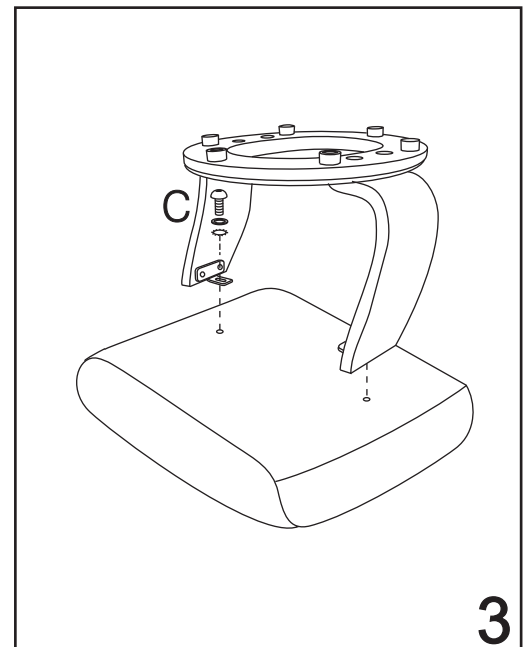

7583K

DURING ASSEMBLY CHECK AND TIGHTEN ALL BOLTS

A	 M8X38	4 PCS	D	 M8X35	2 PCS	G	 M6X25	4 PCS
B		2 PCS	E	 M8X65	2 PCS	H		1 SET
C	 M6X20	2 PCS	F		1 PC			

4

5

6

7

Side Table

- Color matches wood base finish
- Available in 2 colors:
#29 Walnut / #48 Chestnut

Side Table

SideTable item#	Walnut	Chestnut	Size	Fits
T026 #29	●		10.6"	Trend Line
T030 #29	●		14.5" * 13" * 13"	Trend Line
T030A #29	●		14.5" * 13" * 13"	Euro Line / Valencia Line
T030A #48		●	14.5" * 13" * 13"	Nicholas II
T031 #48		●	14.5" * 13" * 13"	Hana