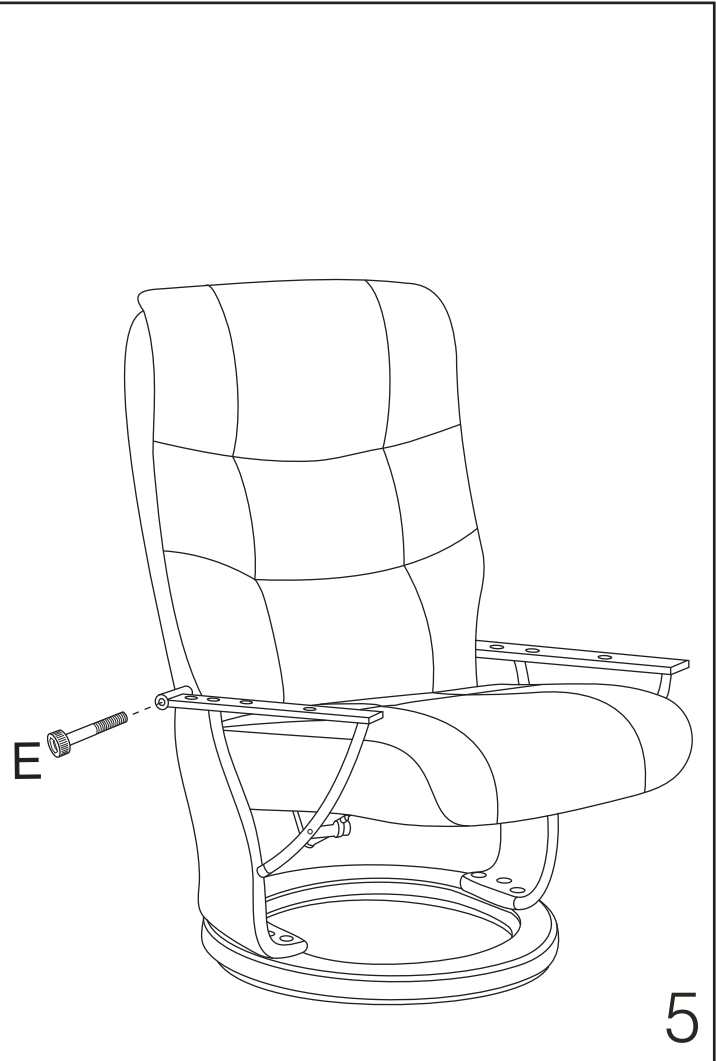

7583K

DURING ASSEMBLY CHECK AND TIGHTEN ALL BOLTS

A	 M8X38	4 PCS	D	 M8X35	2 PCS	G	 M6X25	4 PCS
B		2 PCS	E	 M8X65	2 PCS	H		1 SET
C	 M6X20	2 PCS	F		1 PC			

4

5

6

7

Side Table

- Color matches wood base finish
- Available in 2 colors:
#29 Walnut / #48 Chestnut

Side Table

SideTable item#	Walnut	Chestnut	Size	Fits
T026 #29	●		10.6"	Trend Line
T030 #29	●		14.5" * 13" * 13"	Trend Line
T030A #29	●		14.5" * 13" * 13"	Euro Line / Valencia Line
T030A #48		●	14.5" * 13" * 13"	Nicholas II
T031 #48		●	14.5" * 13" * 13"	Hana

BUY Ask store to order for you

Laptop Table

- 22.5" X 13.5"
- Color matches wood base finish
- Available in 4 Colors:
#29 Walnut / #19 Maduro / #46 Smoke / #48 Chestnut
- Adjustable height; Tilting table top
- Curved frame fits around chair base