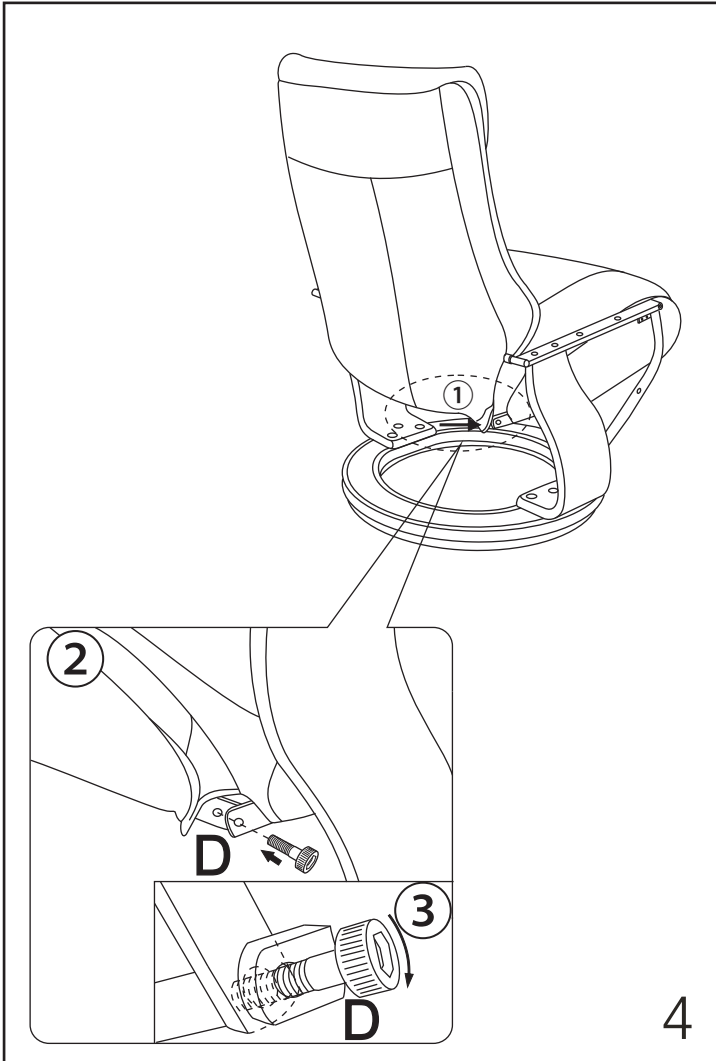

7583K

DURING ASSEMBLY CHECK AND TIGHTEN ALL BOLTS

A	 M8X38	4 PCS	D	 M8X35	2 PCS	G	 M6X25	4 PCS
B		2 PCS	E	 M8X65	2 PCS	H		1 SET
C	 M6X20	2 PCS	F		1 PC			

4

5

6

7

Side Table

- Color matches wood base finish
- Available in 2 colors:
#29 Walnut / #48 Chestnut

Side Table

SideTable item#	Walnut	Chestnut	Size	Fits
T026 #29	●		10.6"	Trend Line
T030 #29	●		14.5" * 13" * 13"	Trend Line
T030A #29	●		14.5" * 13" * 13"	Euro Line / Valencia Line
T030A #48		●	14.5" * 13" * 13"	Nicholas II
T031 #48		●	14.5" * 13" * 13"	Hana