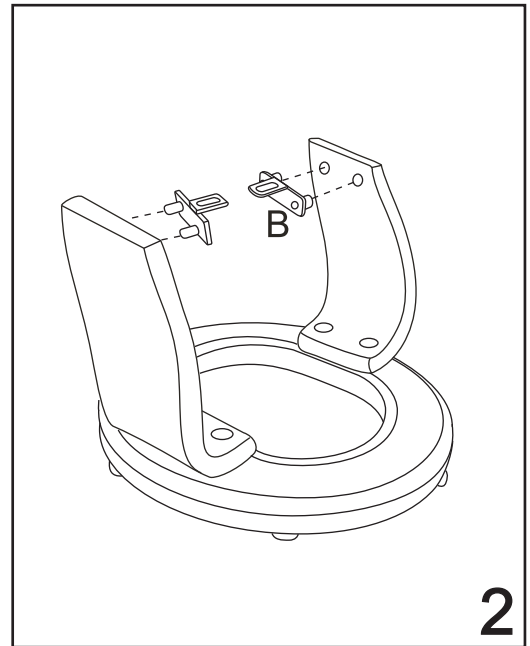

7583K

DURING ASSEMBLY CHECK AND TIGHTEN ALL BOLTS

A	 M8X38	4 PCS	D	 M8X35	2 PCS	G	 M6X25	4 PCS
B		2 PCS	E	 M8X65	2 PCS	H		1 SET
C	 M6X20	2 PCS	F		1 PC			

4

5

6

7

Side Table

- Color matches wood base finish
- Available in 2 colors:
#29 Walnut / #48 Chestnut

Side Table

SideTable item#	Walnut	Chestnut	Size	Fits
T026 #29	●		10.6"	Trend Line
T030 #29	●		14.5" * 13" * 13"	Trend Line
T030A #29	●		14.5" * 13" * 13"	Euro Line / Valencia Line
T030A #48		●	14.5" * 13" * 13"	Nicholas II
T031 #48		●	14.5" * 13" * 13"	Hana