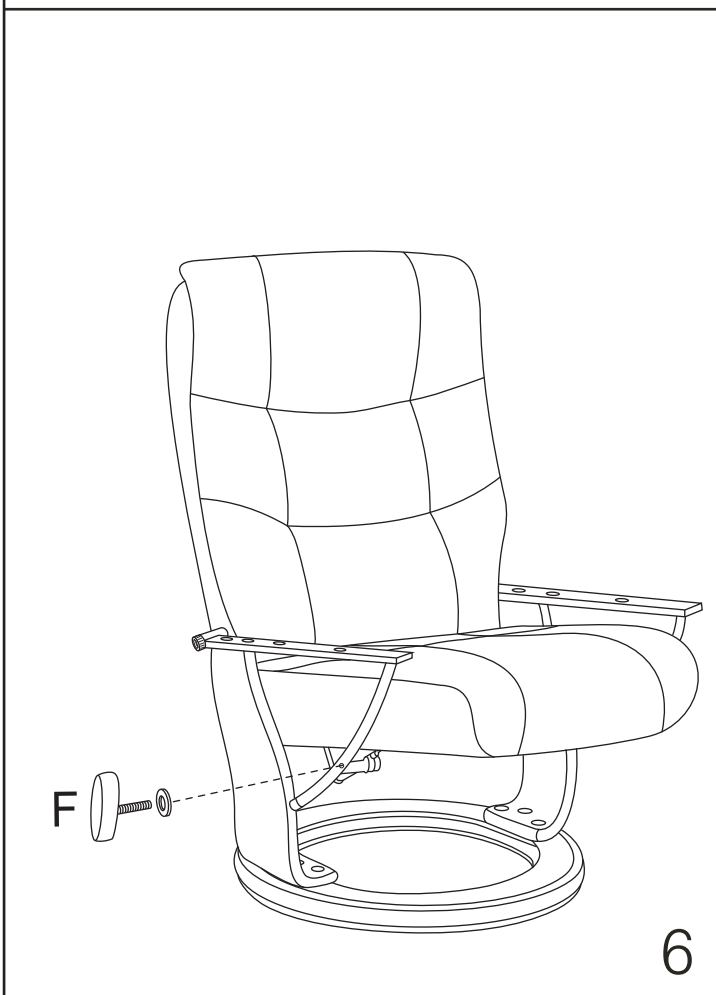

7583K

DURING ASSEMBLY CHECK AND TIGHTEN ALL BOLTS

A	 M8X38	4 PCS	D	 M8X35	2 PCS	G	 M6X25	4 PCS
B		2 PCS	E	 M8X65	2 PCS	H		1 SET
C	 M6X20	2 PCS	F		1 PC			

4

5

6

7

Side Table

- Color matches wood base finish
- Available in 2 colors:
#29 Walnut / #48 Chestnut

Side Table

SideTable item#	Walnut	Chestnut	Size	Fits
T026 #29	●		10.6"	Trend Line
T030 #29	●		14.5" * 13" * 13"	Trend Line
T030A #29	●		14.5" * 13" * 13"	Euro Line / Valencia Line
T030A #48		●	14.5" * 13" * 13"	Nicholas II
T031 #48		●	14.5" * 13" * 13"	Hana

BUY Ask store to order for you

Laptop Table

- 22.5" X 13.5"
- Color matches wood base finish
- Available in 4 Colors:
#29 Walnut / #19 Maduro / #46 Smoke / #48 Chestnut
- Adjustable height; Tilting table top
- Curved frame fits around chair base