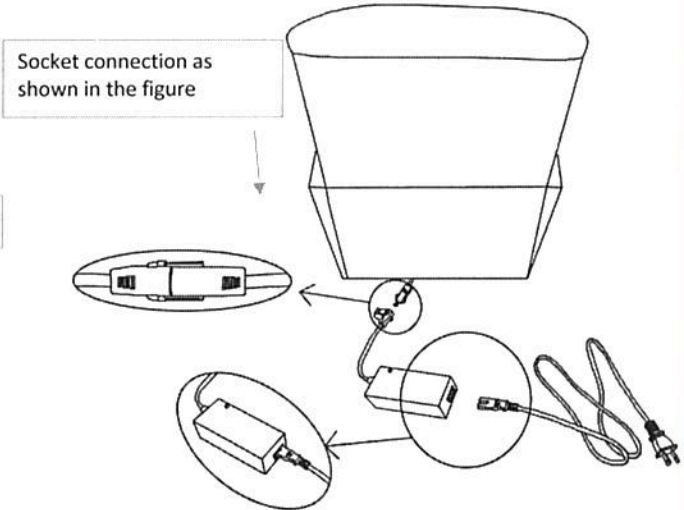

ASSEMBLE INSTRUCTION (MM5073)

JINH	MM5073-01PR	POWER RECLINER/BEIGE	177135
	MM5073-01PR	POWER RECLINER/STONE	177029
	MM5073-01PR	POWER RECLINER/BROWN	177130
	MM5073-01PR	POWER RECLINER/RED	177237
	MM5073-01PR	POWER RECLINER/DARK G	177047

SKU#18550738
SKU#18550740
SKU#18550752
SKU#18550764
SKU#18550776

STEP1:

Put the back in place within the brackets/ mettez le dossier en place grâce aux supports métalliques

STEP2:

When fastening the bottom outside back of the sofa pull down firm enough to remove wrinkles and creases and ensure the Velcro is secured in place/Quand vous attachez le dossier arrière, assurez-vous d'appuyer assez fort pour enlever les plis et que le velcro est bien en place.