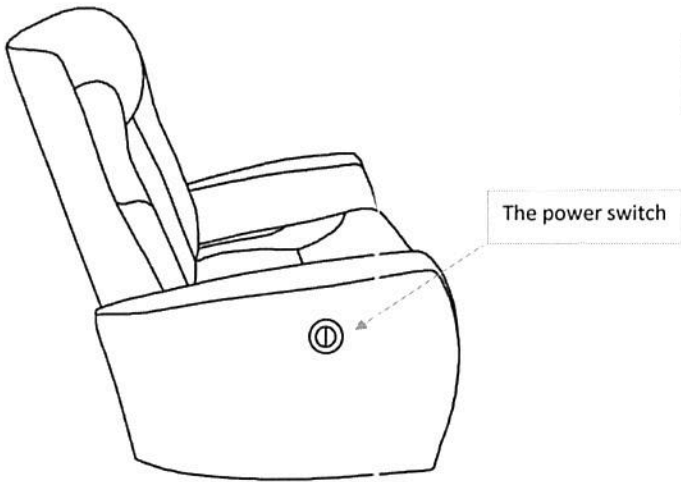

ASSEMBLE INSTRUCTION (MM5073)

JINH	MM5073-01PR	POWER RECLINER/BEIGE	177135
	MM5073-01PR	POWER RECLINER/STONE	177029
	MM5073-01PR	POWER RECLINER/BROWN	177130
	MM5073-01PR	POWER RECLINER/RED	177237
	MM5073-01PR	POWER RECLINER/DARK G	177047

SKU#18550738
SKU#18550740
SKU#18550752
SKU#18550764
SKU#18550776