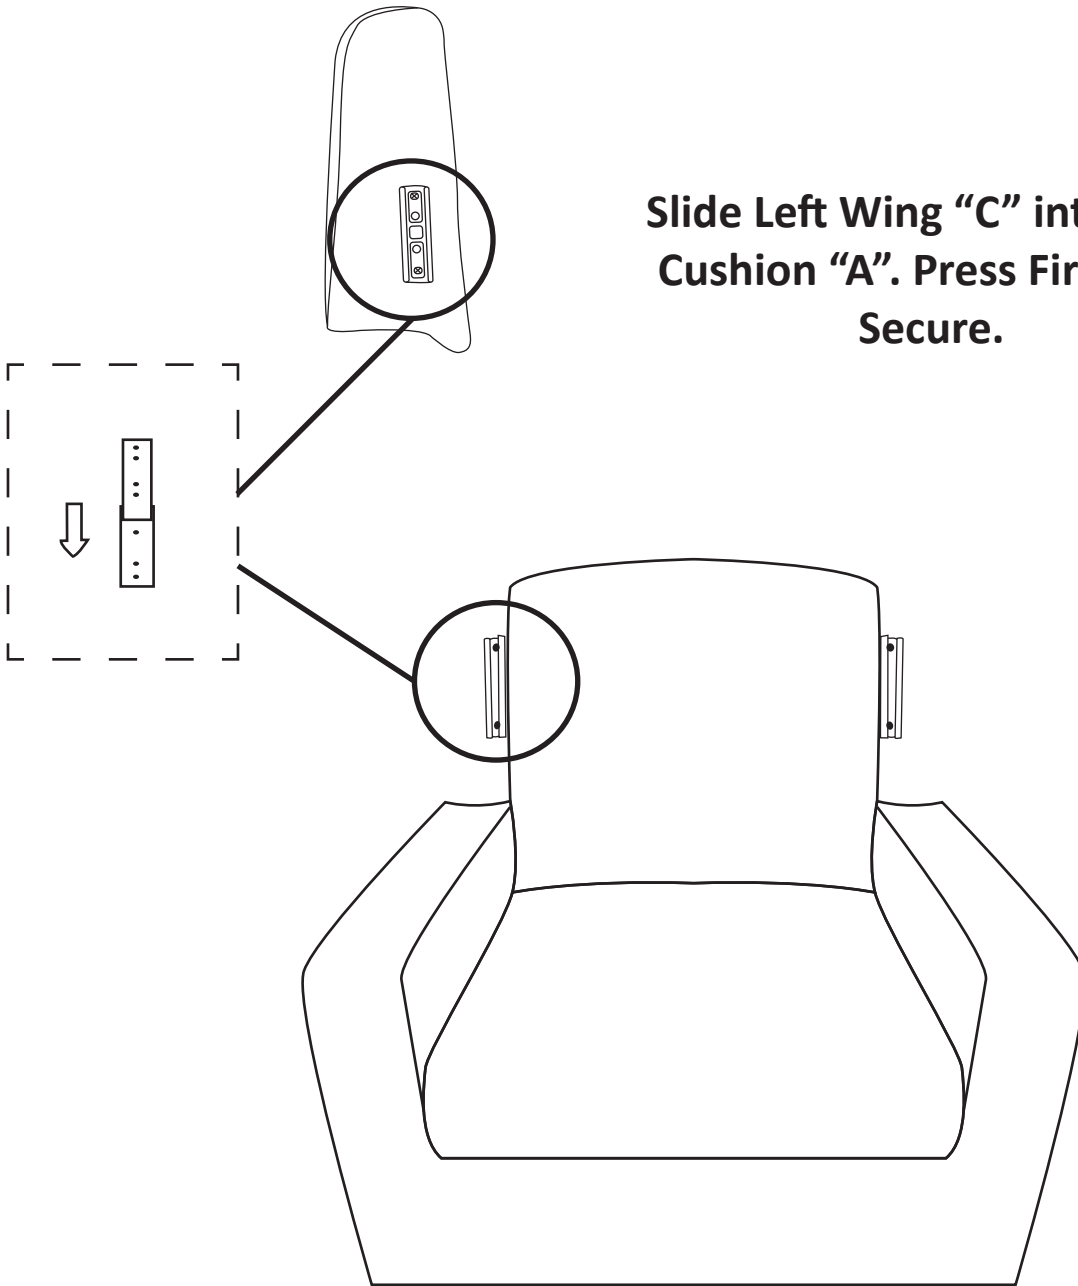

# PLEASE DO NOT RETURN TO STORE!

Email our support team: [help@ovis.co](mailto:help@ovis.co)

---

- Read all instructions before assembling this product.
- Check this product for damaged hardware, loose joints, missing parts, or sharp edges after assembly and frequently during use.
- Do not use this product if any parts are missing, damaged, or broken.
- Properly discard all packaging materials after assembly is complete.
- This product contains small parts. Keep small parts out of children's reach during assembly
- This chair is designed to be used by one individual at a time.
- When placing furniture on non-carpeted flooring, we recommend the use of floor protection such as an area rug or furniture pads
- The maximum weight capacity of this chair is 250lb.
- Do not use this chair near fire or water.
- This product has moving parts; serious injuries can occur if not used appropriately.
- Do not sit on the edge of the seat, armrests, or backrest.
- Do not jump on chair.
- Do not use the chair as a step stool.
- Do not leave children unattended on or beside the chair
- Do not let children play on or near the chair when in use. Serious injury can occur.

## PARTS AND HARDWARE/ PIEZAS Y HARDWARE

No	SKETCH	DESCRIPTION	QTY
A		Back Cushion	1
B		Seat Base	1
C		Left Wing	1
D		Right Wing	1

**Slide Back Cushion "A" Brackets into Seat Base  
"B" Brackets. To Ensure Proper Assembly hold  
the Back Cushion Level while Mounting.  
Press Firmly to Secure in Place.**

**Slide Left Wing "C" into Back  
Cushion "A". Press Firmly to  
Secure.**

**Slide Right Wing "D" into Back Cushion "A". Press Firmly to Secure.**