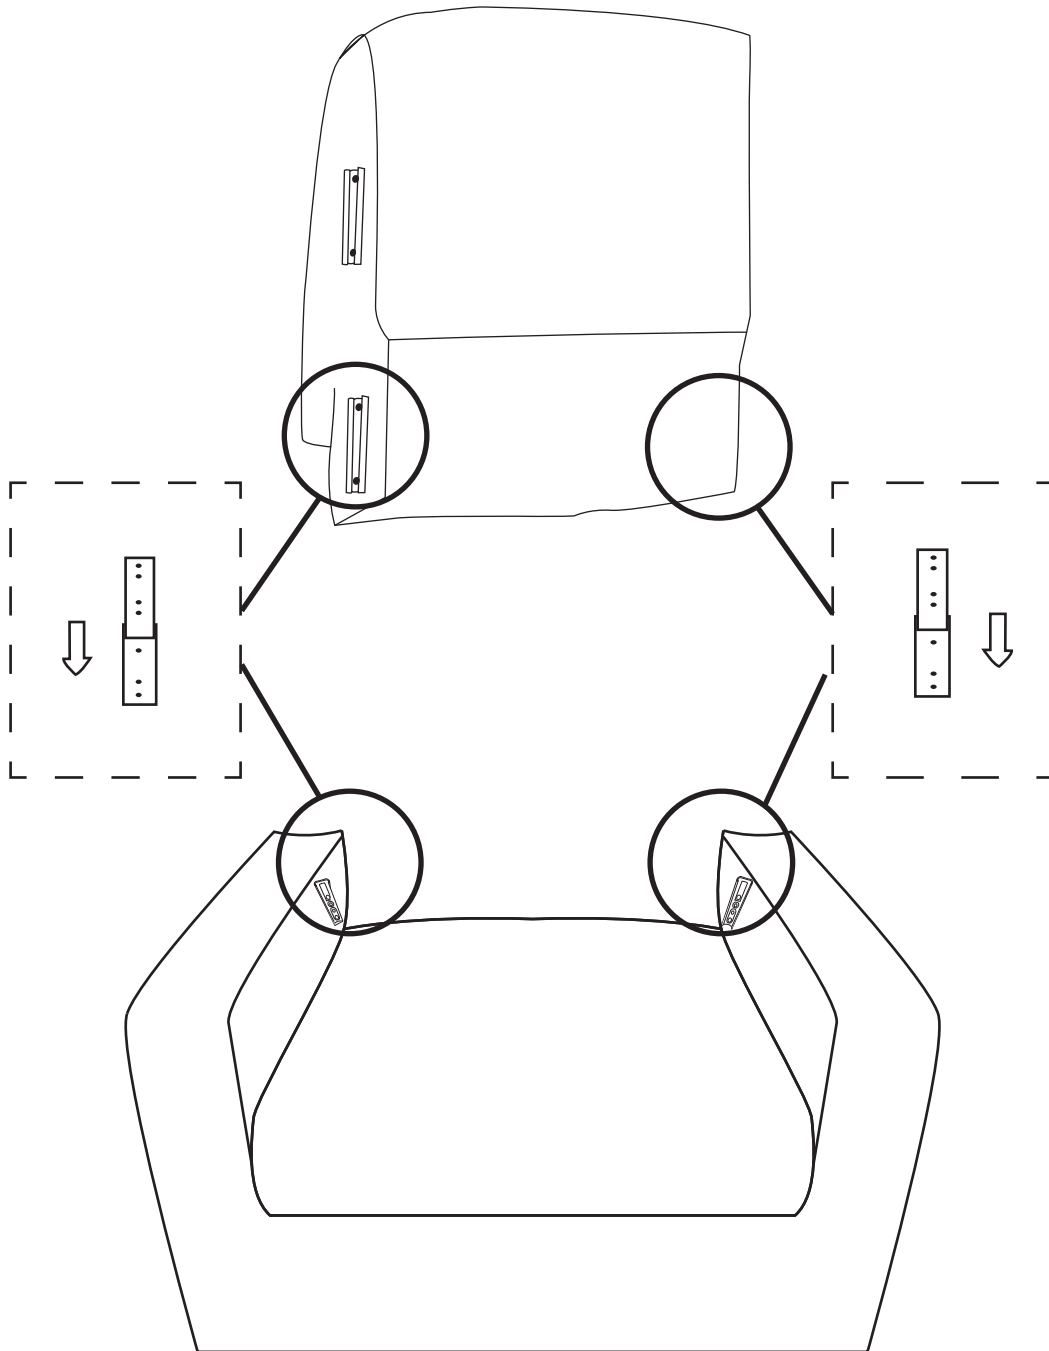

# PLEASE DO NOT RETURN TO STORE!

Email our support team: [help@ovis.co](mailto:help@ovis.co)

---

- Read all instructions before assembling this product.
- Check this product for damaged hardware, loose joints, missing parts, or sharp edges after assembly and frequently during use.
- Do not use this product if any parts are missing, damaged, or broken.
- Properly discard all packaging materials after assembly is complete.
- This product contains small parts. Keep small parts out of children's reach during assembly
- This chair is designed to be used by one individual at a time.
- When placing furniture on non-carpeted flooring, we recommend the use of floor protection such as an area rug or furniture pads
- The maximum weight capacity of this chair is 250lb.
- Do not use this chair near fire or water.
- This product has moving parts; serious injuries can occur if not used appropriately.
- Do not sit on the edge of the seat, armrests, or backrest.
- Do not jump on chair.
- Do not use the chair as a step stool.
- Do not leave children unattended on or beside the chair
- Do not let children play on or near the chair when in use. Serious injury can occur.

## PARTS AND HARDWARE/ PIEZAS Y HARDWARE

No	SKETCH	DESCRIPTION	QTY
A		Back Cushion	1
B		Seat Base	1
C		Left Wing	1
D		Right Wing	1

**Slide Back Cushion "A" Brackets into Seat Base  
"B" Brackets. To Ensure Proper Assembly hold  
the Back Cushion Level while Mounting.  
Press Firmly to Secure in Place.**