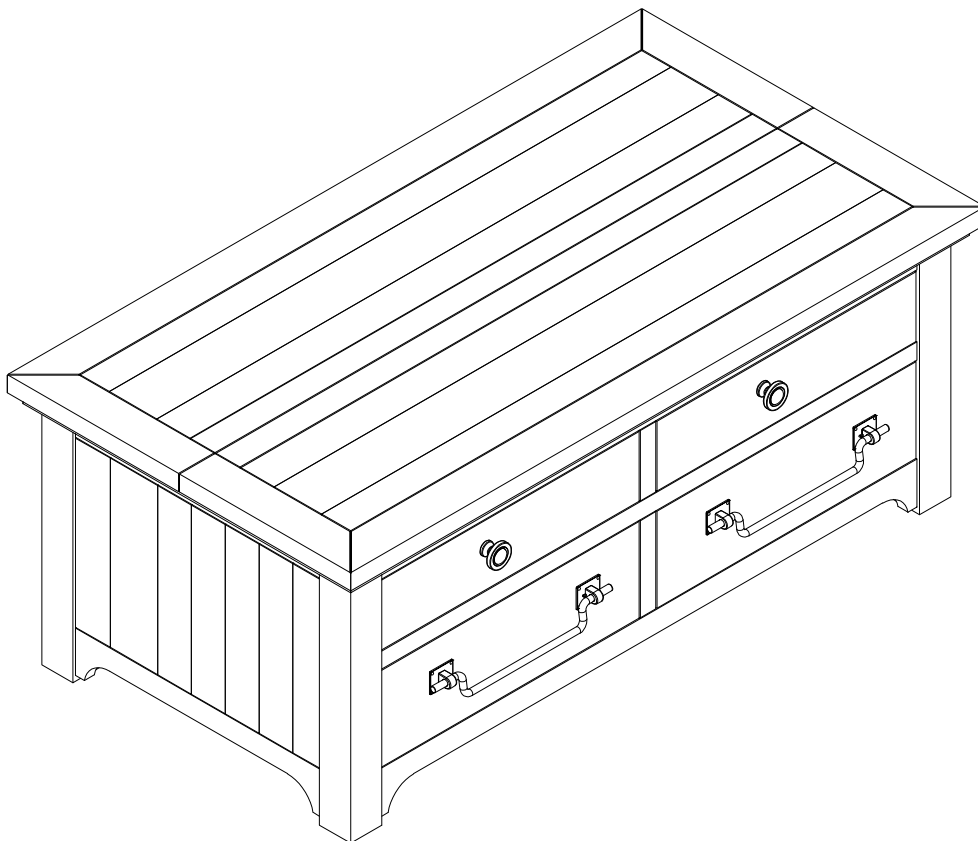

Assembly Instructions

860219 Beach House Flip-Top Trunk Storage Coffee Table

Product Issues? Please Call Us Before Contacting Your Retailer
At 1-800-549-3300, email customerservice@mshome.co, or visit mshome.co
We can help with Assembly Issues, Part Requests, Damages, & All Other
Product Related Questions

5 min

PARTS INCLUDED

- (C1) Pulls 4pcs
- (C2) Casters 4pcs
- (C3) Drawer 2pcs
- (C4) Flip Top 1pc
- (C5) Knobs 4pcs
- (C6) Hinges 2pcs