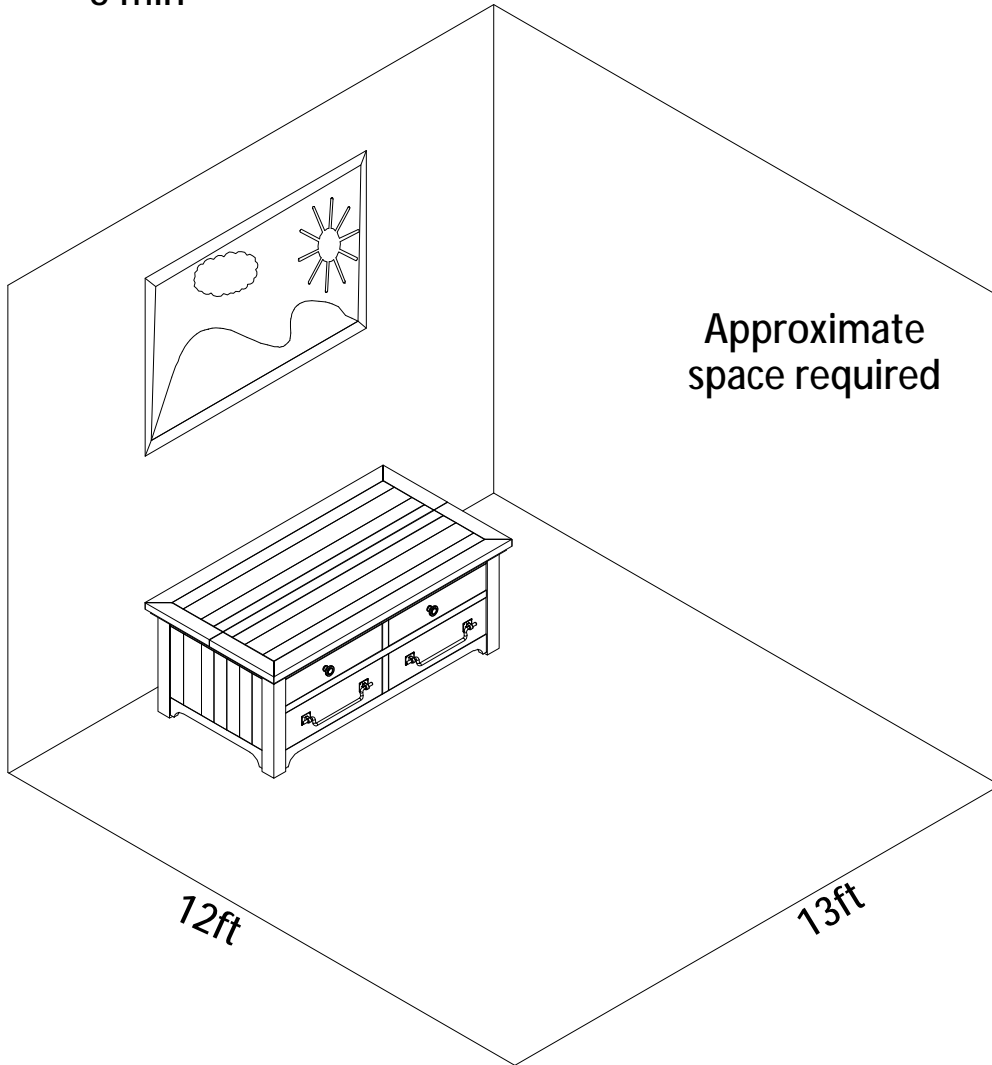

Assembly Instructions

860219 Beach House Flip-Top Trunk Storage Coffee Table

Product Issues? Please Call Us Before Contacting Your Retailer
At 1-800-549-3300, email customerservice@mshome.co, or visit mshome.co
We can help with Assembly Issues, Part Requests, Damages, & All Other
Product Related Questions

5 min

PARTS INCLUDED

- (C1) Pulls 4pcs
- (C2) Casters 4pcs
- (C3) Drawer 2pcs
- (C4) Flip Top 1pc
- (C5) Knobs 4pcs
- (C6) Hinges 2pcs