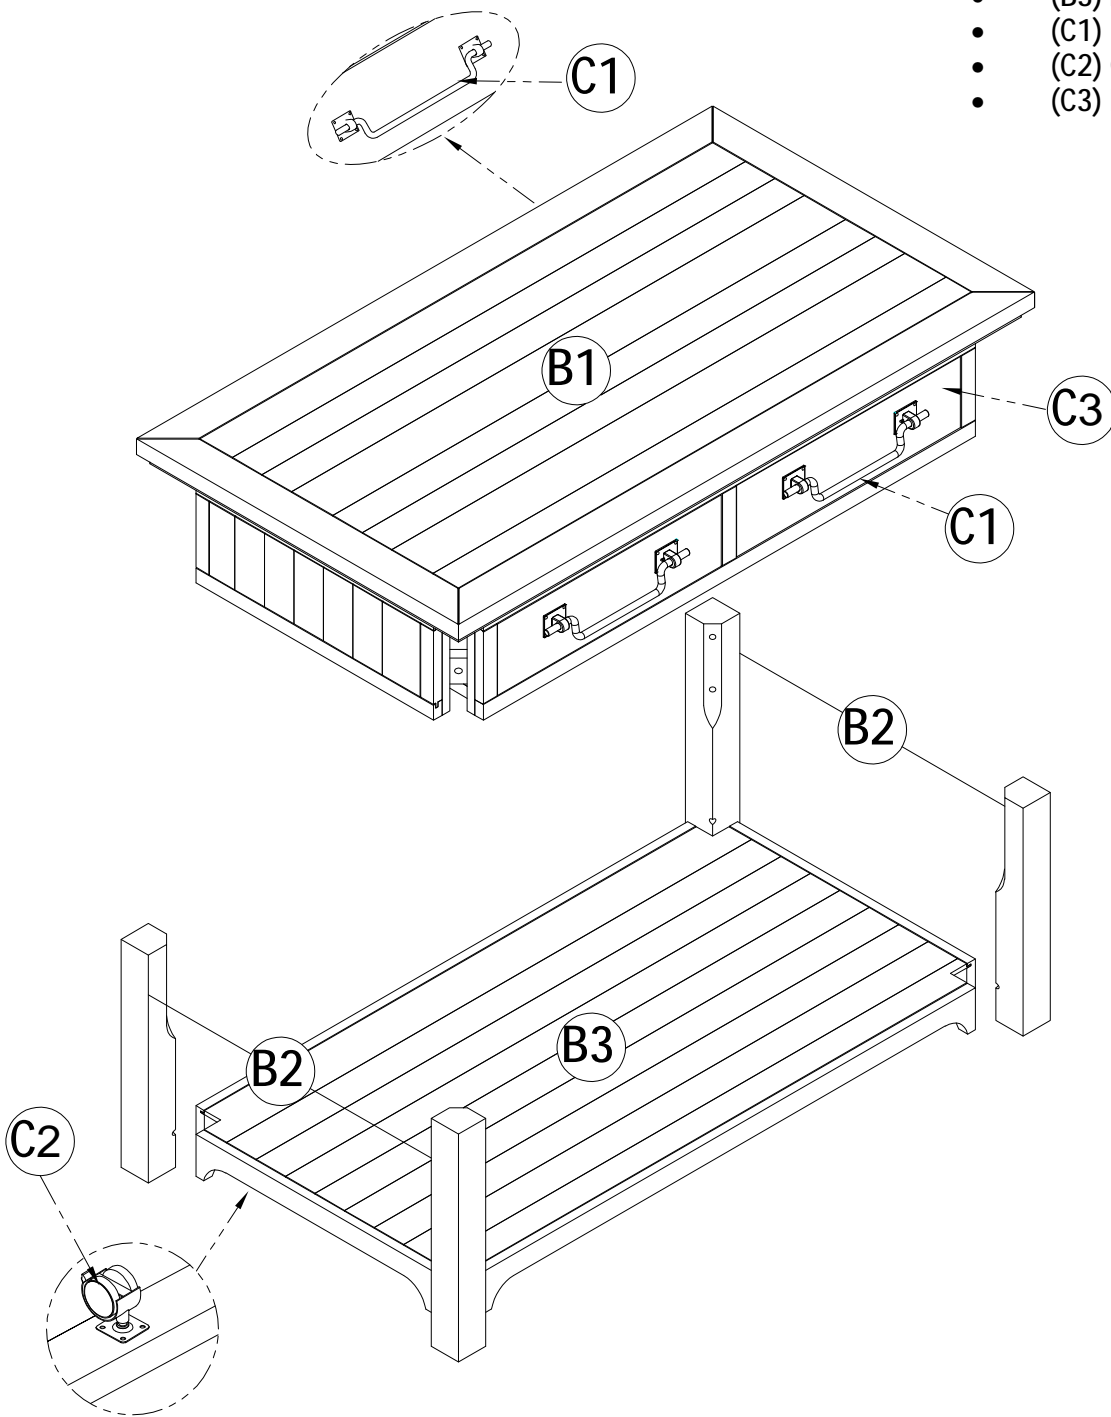

15 min

Two People Required

Approximate
space required

12ft

13ft

PARTS INCLUDED

- (B1) Table Top 1pc
- (B2) Leg 4pcs
- (B3) Bottom Shelf 1pc
- (C1) Pulls 4pcs
- (C2) Casters 4pcs
- (C3) Drawer 2pcs

Hardware Pack

A

B

1

2

A x 8

Ø8x60 (mm)

B x 1

Please lay all components on smooth flat surface to prevent scratches

3

A x 4

Ø8x60 (mm)

B x 1

4

5