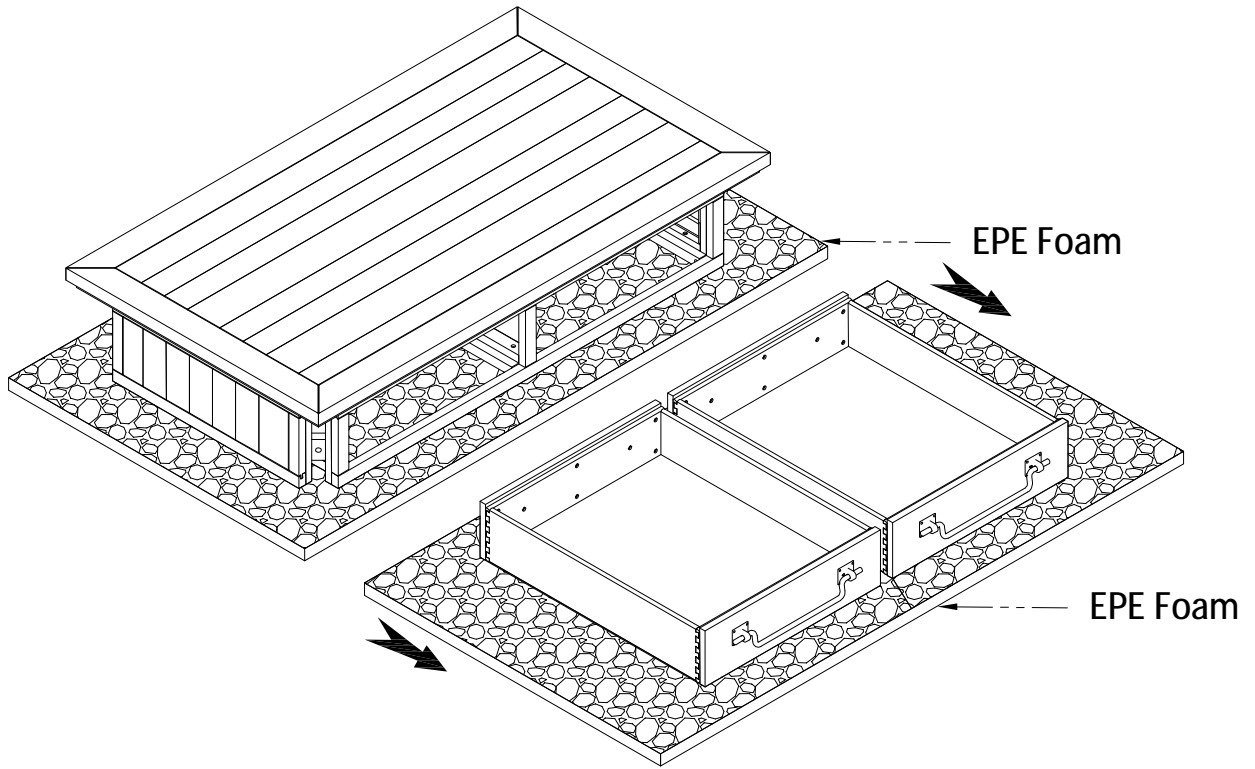

15 min

Two People Required

Approximate
space required

12ft

13ft

PARTS INCLUDED

- (B1) Table Top 1pc
- (B2) Leg 4pcs
- (B3) Bottom Shelf 1pc
- (C1) Pulls 4pcs
- (C2) Casters 4pcs
- (C3) Drawer 2pcs

Hardware Pack

A

B

1

2

A x 8

Ø8x60 (mm)

B x 1

Please lay all components on smooth flat surface to prevent scratches

3

A x 4

Ø8x60 (mm)

B x 1

4

5