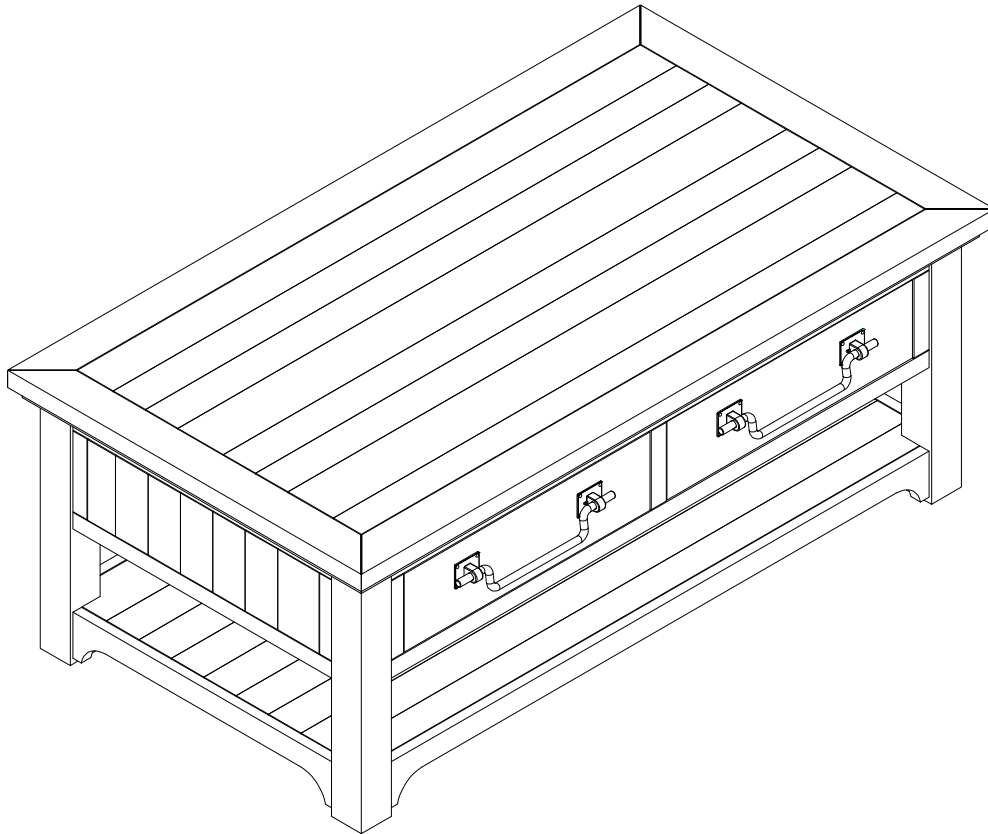

Assembly Instructions

860229 Beach House, Two Drawer Coffee Table

Product Issues? Please Call Us Before Contacting Your Retailer
At 1-800-549-3300, email customerservice@mshome.co, or visit mshome.co
We can help with Assembly Issues, Part Requests, Damages, & All Other
Product Related Questions

15 min

Two People Required

Approximate
space required

12ft

13ft

PARTS INCLUDED

- (B1) Table Top 1pc
- (B2) Leg 4pcs
- (B3) Bottom Shelf 1pc
- (C1) Pulls 4pcs
- (C2) Casters 4pcs
- (C3) Drawer 2pcs

Hardware Pack

A

B

1

2

A x 8

Ø8x60 (mm)

B x 1

Please lay all components on smooth flat surface to prevent scratches

3

A x 4

Ø8x60 (mm)

B x 1

4

5