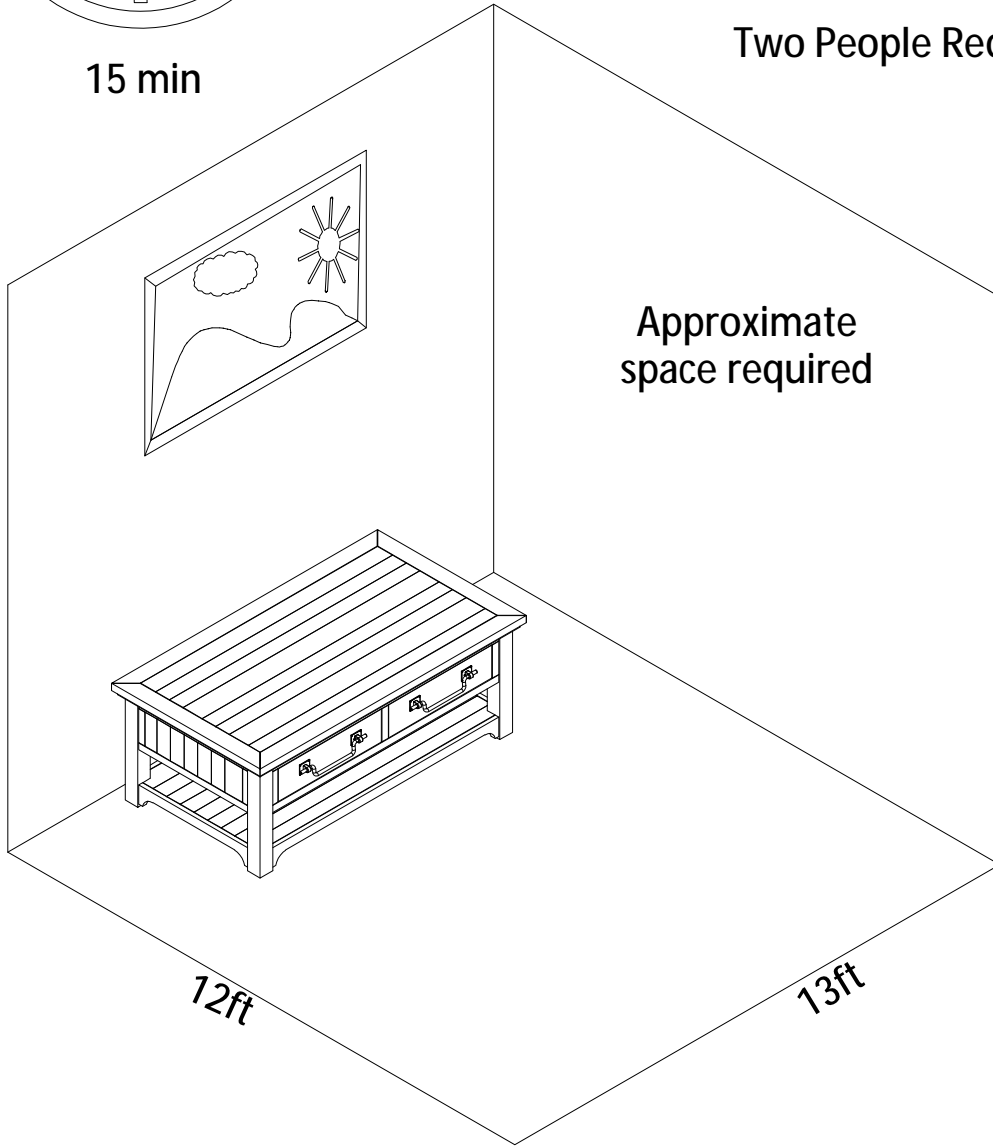

15 min

Two People Required

Approximate
space required

12ft

13ft

PARTS INCLUDED

- (B1) Table Top 1pc
- (B2) Leg 4pcs
- (B3) Bottom Shelf 1pc
- (C1) Pulls 4pcs
- (C2) Casters 4pcs
- (C3) Drawer 2pcs

Hardware Pack

A

B

1

2

A x 8

Ø8x60 (mm)

B x 1

Please lay all components on smooth flat surface to prevent scratches

3

A x 4

Ø8x60 (mm)

B x 1

4

5