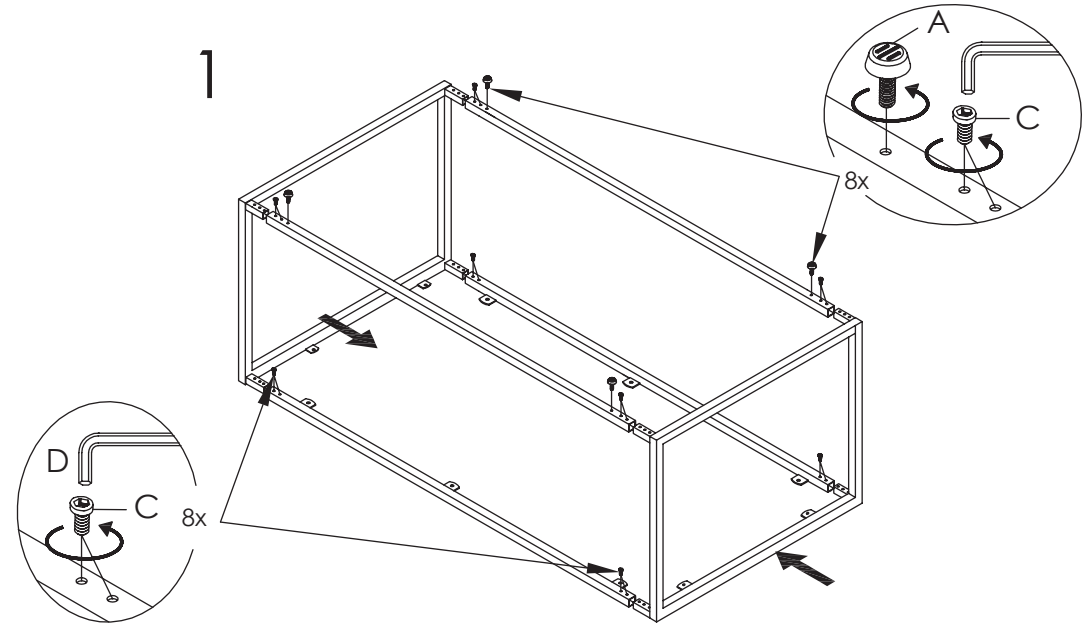

Assembly Instructions

TERESA Rectangular Coffee Table

PLEASE NOTE: Check that you have received all components and hardware before assembling. If you are missing any parts, contact your retailer.

2

A (4 pcs)
M6 X 35mm

B (10 pcs)
M6 x 20mm

C (16 pcs)
M6 x 10mm

D (1 pc)
M4mm

E (10 pcs)
M6 x 18mm

During assembly, hand tighten screws only. When all screws are in place, then tighten completely.