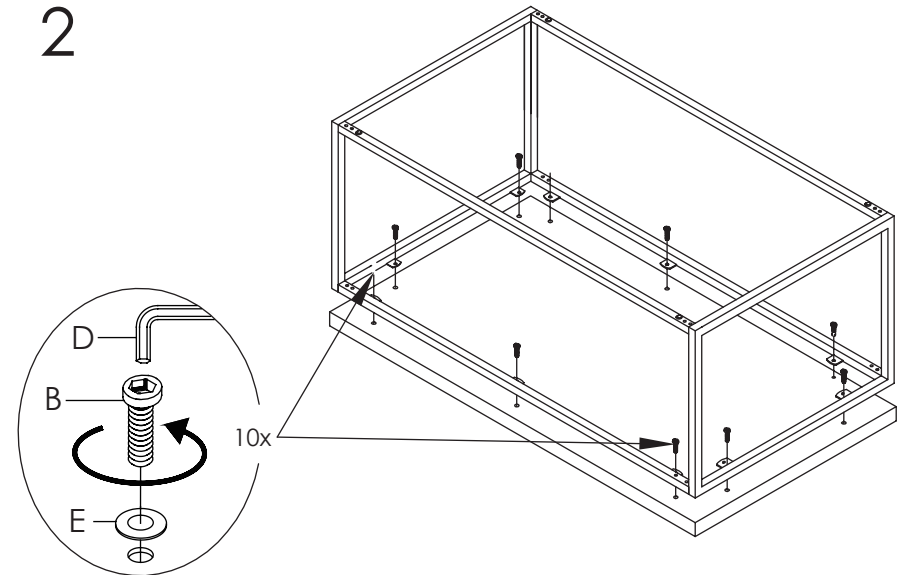

Assembly Instructions

TERESA Rectangular Coffee Table

PLEASE NOTE: Check that you have received all components and hardware before assembling. If you are missing any parts, contact your retailer.

2

A (4 pcs)
M6 X 35mm

B (10 pcs)
M6 x 20mm

C (16 pcs)
M6 x 10mm

D (1 pc)
M4mm

E (10 pcs)
M6 x 18mm

During assembly, hand tighten screws only. When all screws are in place, then tighten completely.