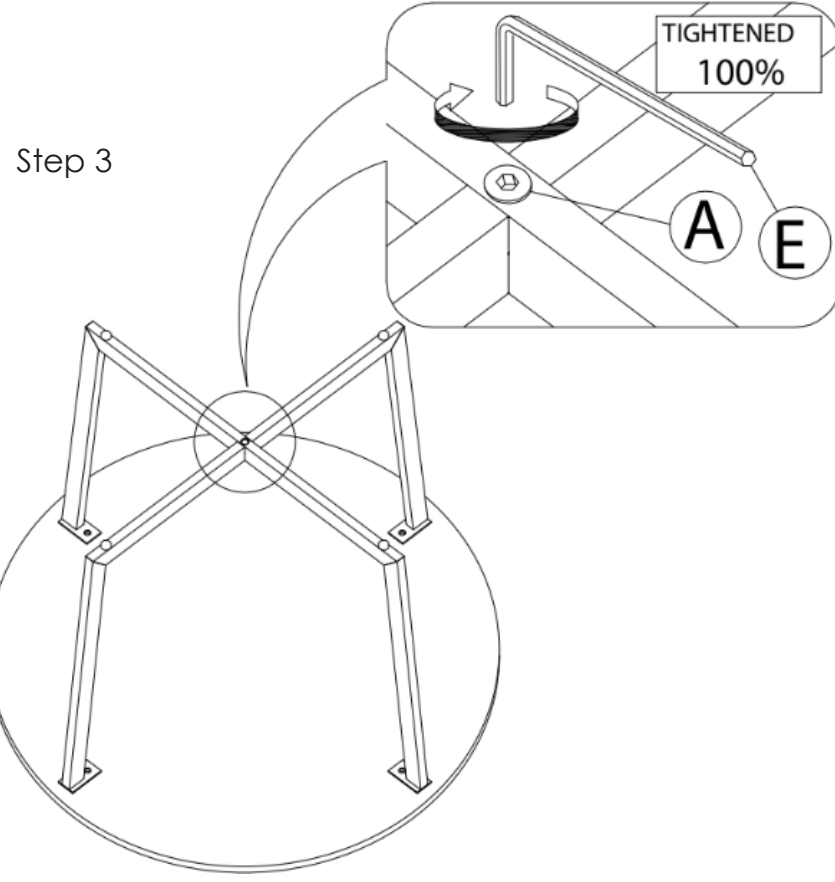

1 (1 pc)

LEG

2 (2 pcs)

A (1 pc)
M6 x 25MM

B (4 pcs)
M6 x 16MM

C (4 pcs)

D (4 pcs)

E (1 pc)

During assembly, hand tighten screws only. When all screws are in place, then tighten completely.

Assembly Instructions

LLONA-36 Round Coffee Table

PLEASE NOTE: Check that you have received all components and hardware before assembling. If you are missing any parts, contact your retailer.

TABLE TOP

1 (1 pc)

LEG

2 (2 pcs)

A (1 pc)
M6 x 25MM

B (4 pcs)
M6 x 16MM

C (4 pcs)

D (4 pcs)