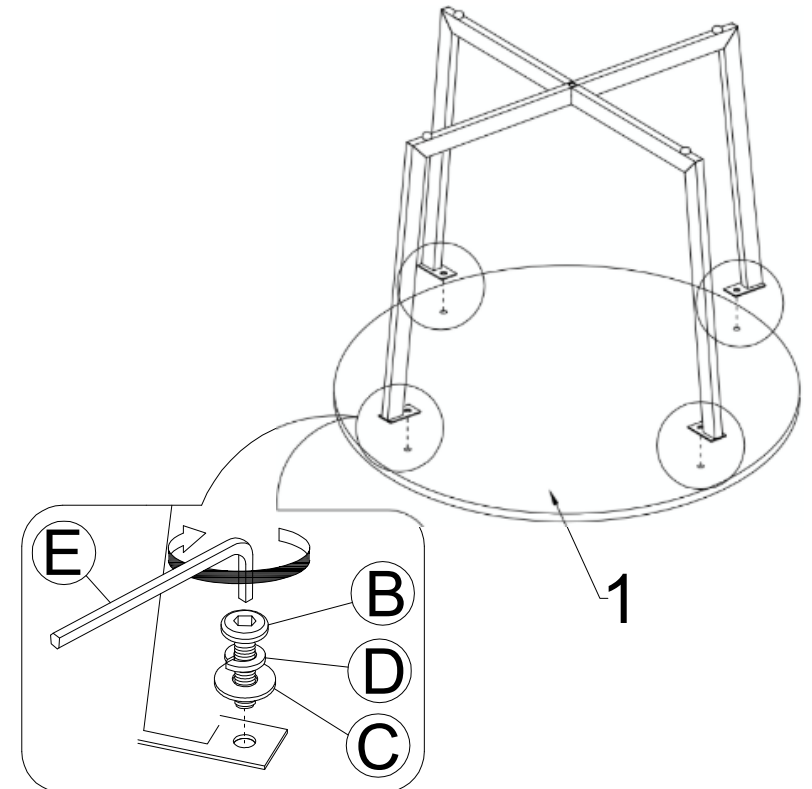

Assembly Instructions

LLONA-36 Round Coffee Table

PLEASE NOTE: Check that you have received all components and hardware before assembling. If you are missing any parts, contact your retailer.

Step &

TABLE TOP

1 (1 pc)

LEG

2 (2 pcs)

A (1 pc)
M6 x 25MM

B (4 pcs)
M6 x 16MM

C (4 pcs)

D (4 pcs)

E (1 pc)

During assembly, hand tighten screws only. When all screws are in place, then tighten completely.

Assembly Instructions

LLONA-36 Round Coffee Table

PLEASE NOTE: Check that you have received all components and hardware before assembling. If you are missing any parts, contact your retailer.

TABLE TOP

1 (1 pc)

LEG

2 (2 pcs)

A (1 pc)
M6 x 25MM

B (4 pcs)
M6 x 16MM

C (4 pcs)

D (4 pcs)