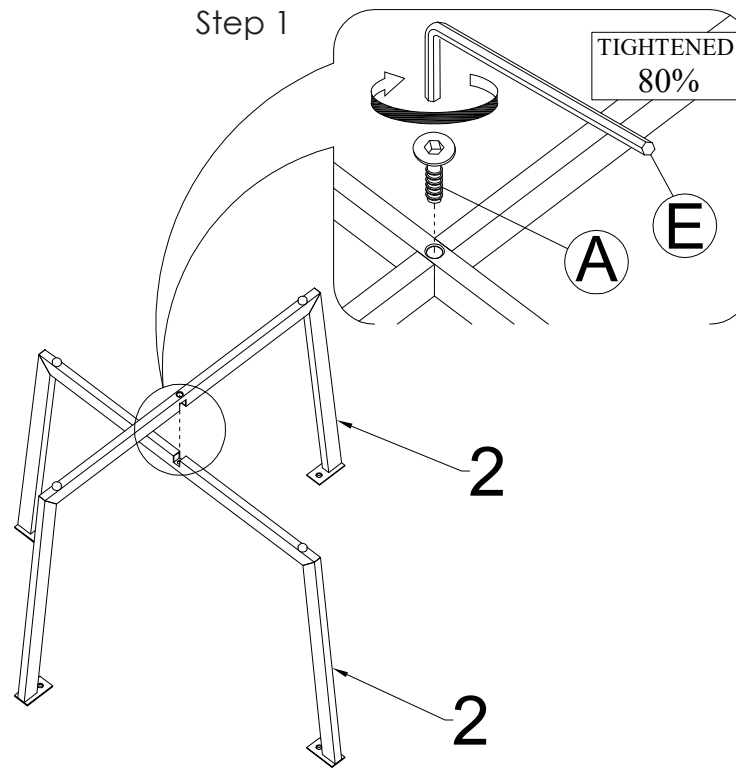

Assembly Instructions

LLONA-36 Round Coffee Table

PLEASE NOTE: Check that you have received all components and hardware before assembling. If you are missing any parts, contact your retailer.

Step &

TABLE TOP

1 (1 pc)

LEG

2 (2 pcs)

A (1 pc)
M6 x 25MM

B (4 pcs)
M6 x 16MM

C (4 pcs)

D (4 pcs)

E (1 pc)

During assembly, hand tighten screws only. When all screws are in place, then tighten completely.

Assembly Instructions

LLONA-36 Round Coffee Table

PLEASE NOTE: Check that you have received all components and hardware before assembling. If you are missing any parts, contact your retailer.

TABLE TOP

1 (1 pc)

LEG

2 (2 pcs)

A (1 pc)
M6 x 25MM

B (4 pcs)
M6 x 16MM

C (4 pcs)

D (4 pcs)