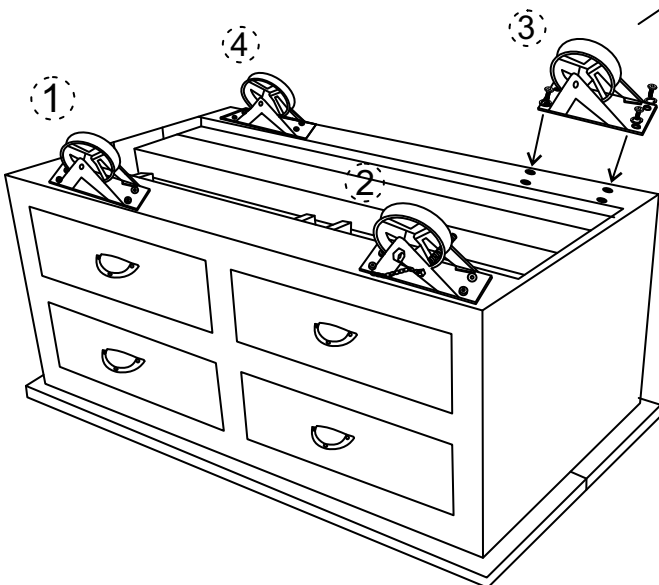

Assembly Instructions

Item No. 62441

Part List :

A 	Top 1	B 	Wheels 4

Hardware List :

C 	Allen Key Bolt 16+1 Bolt Size in inches 0.75 x 0.20	D 	Spring Washer 16+1 Bolt Size in inches 0.75 x 0.20	E 	Allen Key 1 Allen Key Size 0.20 inch

STEP: 1

STEP: 2

STEP: 3

FINISH: