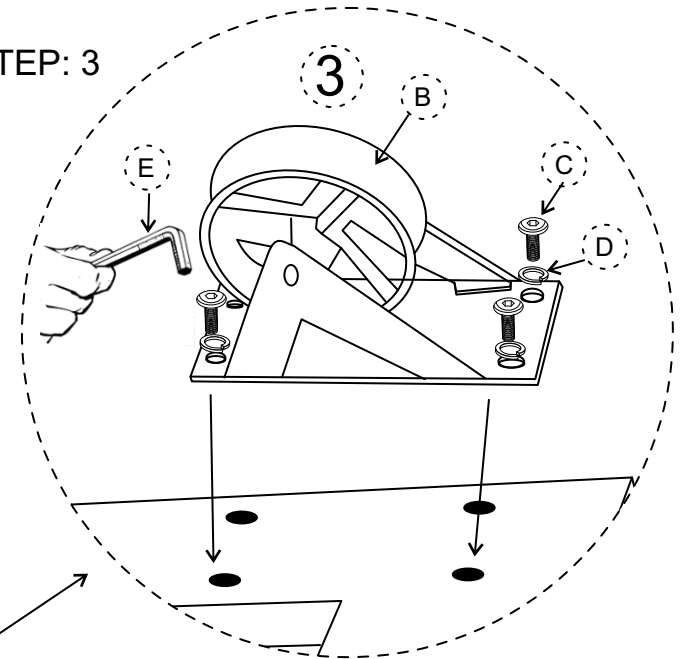

## Item No. 62441

Part List :

<b>A</b> 	Top 1	<b>B</b> 	Wheels 4
---	----------	--	-------------

Hardware List :

<b>C</b> 	<b>Allen Key Bolt</b> 16+1 <small>Bolt Size in inches</small> 0.75 x 0.20	<b>D</b> 	<b>Spring Washer</b> 16+1 <small>Bolt Size in inches</small> 0.75 x 0.20	<b>E</b> 	<b>Allen Key</b> 1 <small>Allen Key Size</small> 0.20 inch
--	--	---	---	--	---

STEP: 1

STEP: 2

STEP: 3

FINISH: