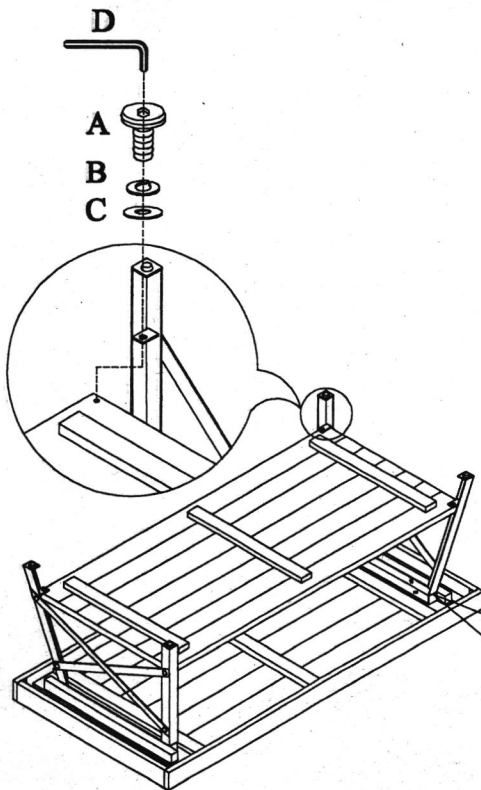

Emerald HOME FURNISHINGS

ASSEMBLY INSTRUCTION

ITEM NO:T100-0/T100-1

HARDWARE LIST

A		Bolt $\phi 1/4 \times 5/8$ "L	12pcs
B		Spring Washer $\phi 1 \times 4$ "	12pcs
C		Flat Washer $\phi 1/4 \times 16$ mm	12pcs
D		Allen Wrench 4mm	1pc

Note: please do not tighten firmly any screw before you put all of them in place

MADE IN VIETNAM