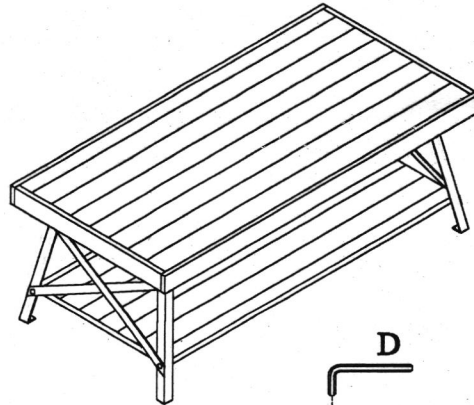

Emerald HOME FURNISHINGS

ASSEMBLY INSTRUCTION

ITEM NO:T100-0/T100-1

HARDWARE LIST

A		Bolt $\phi 1/4 \times 5/8$ "L	12pcs
B		Spring Washer $\phi 1 \times 4$ "	12pcs
C		Flat Washer $\phi 1/4 \times 16$ mm	12pcs
D		Allen Wrench 4mm	1pc