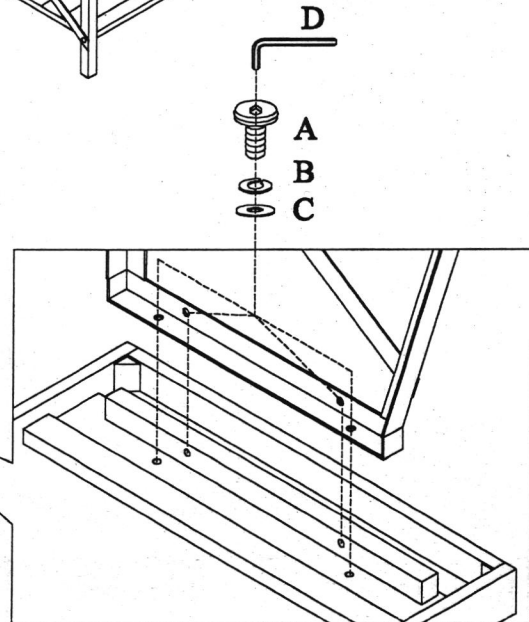

Emerald HOME FURNISHINGS

ASSEMBLY INSTRUCTION

ITEM NO:T100-0/T100-1

HARDWARE LIST

A		Bolt $\phi 1/4 \times 5/8$ "L	12pcs
B		Spring Washer $\phi 1 \times 4$ "	12pcs
C		Flat Washer $\phi 1/4 \times 16$ mm	12pcs
D		Allen Wrench 4mm	1pc

Note: please do not tighten firmly any screw before you put all of them in place

MADE IN VIETNAM