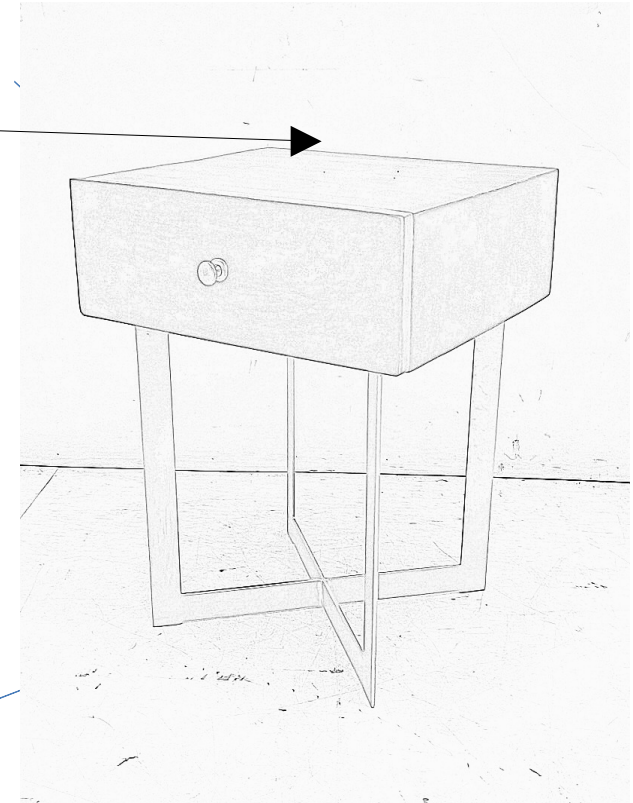

ASSEMBLY INSTRUCTIONS / NOTICE DE MONTAGE / INSTRUCCIONES DE MONTAJE

ITEM NO. / ARTICLE NO. / ARTICULO NO : DS-D330-211

DESCRIPTION / DESCRIPCIÓN : SIDE TABLE/TABLE D'APPOINT/MESA AUXILIAR

This product is not designed as a clothing unit and HAS NOT BEEN ASTM F2057-17 tested (tip test)

Serious or fatal injuries can occur from furniture tip-over. We have provided a tip-restraint for your safety. Please install immediately and follow the guidelines below:

- Place heavier items in bottom drawers.
- Do not set heavy items, including TVs on top of product unless product specifically allows.
- Do not allow children to climb on product, including doors, shelving and drawers.
- Open drawers individually.

* Replaceable Part