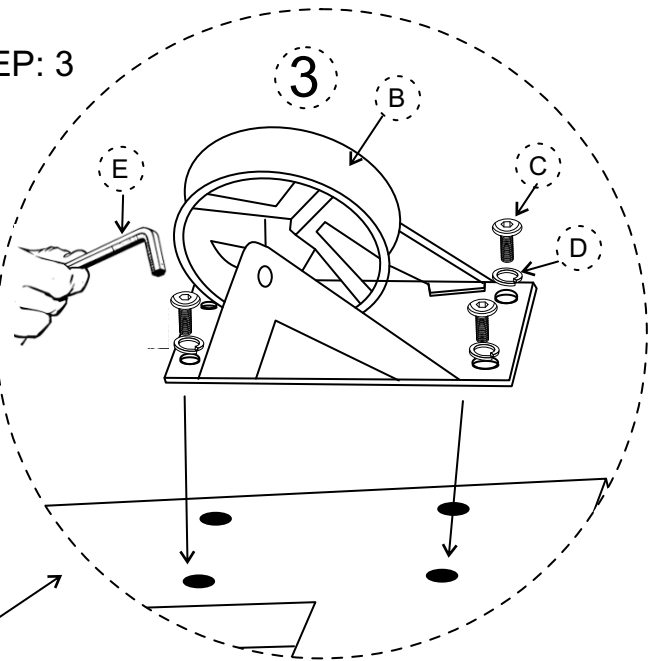

Assembly Instructions

Item No. 62442

Part List :

A 	Top 1	B 	Wheels 4
---	----------	--	-------------

Hardware List :

C 	Allen Key Bolt 16+1 <small>Bolt Size in inches</small> 0.75 x 0.20	D 	Spring Washer 16+1 <small>Bolt Size in inches</small> 0.75	E 	Allen Key 1 <small>Allen Key Size</small> 0.20 inch
--	--	---	--	--	---

STEP: 1

STEP: 3

STEP: 2

FINISH: