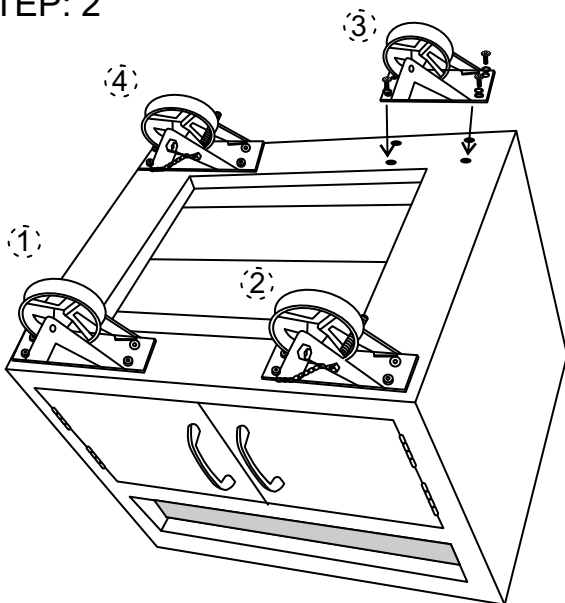

Assembly Instructions

Item No. 62442

Part List :

A 	Top 1	B 	Wheels 4

Hardware List :

C 	Allen Key Bolt 16+1 Bolt Size in inches 0.75 x 0.20	D 	Spring Washer 16+1 Bolt Size in inches 0.75	E 	Allen Key 1 Allen Key Size 0.20 inch

STEP: 2