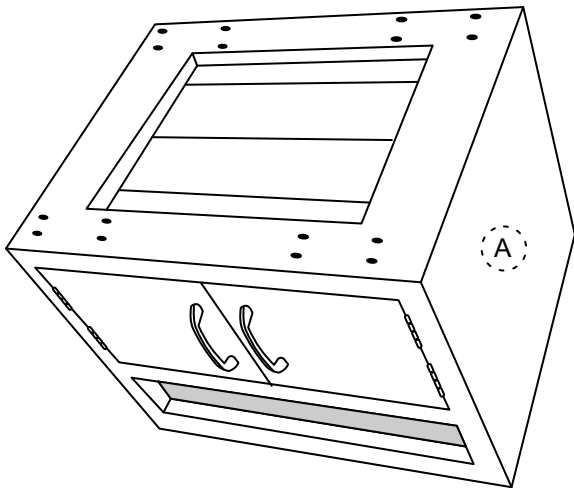

Assembly Instructions

Item No. 62442

Part List :

A 	Top 1	B 	Wheels 4

Hardware List :

C 	Allen Key Bolt 16+1 Bolt Size in inches 0.75 x 0.20	D 	Spring Washer 16+1 Bolt Size in inches 0.75	E 	Allen Key 1 Allen Key Size 0.20 inch

STEP: 1