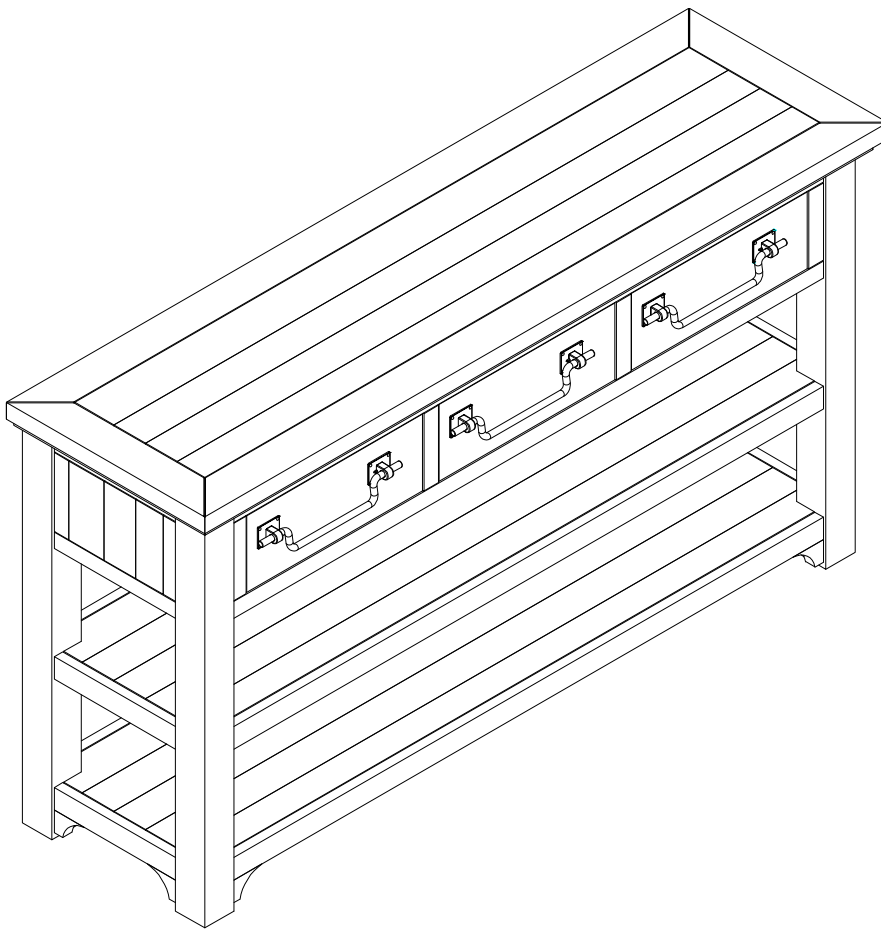

Assembly Instructions

860249 Beach House, Sofa Table

Product Issues? Please Call Us Before Contacting Your Retailer
At 1-800-549-3300, email customerservice@mshome.co, or visit mshome.co
We can help with Assembly Issues, Part Requests, Damages, & All Other
Product Related Questions

15 min

Two People Required

Approximate
space required

12ft

13ft

PARTS INCLUDED

- (B1) Table Top 1pc
- (B2) Leg 4pcs
- (B3) Middle Shelf 1pc
- (B4) Bottom Shelf 1pc
- (C1) Pulls 3pcs
- (C2) Drawer 3pcs

Hardware Pack

A

B

1

Please lay all components on smooth flat surface to prevent scratches

2

A x 8

Ø8x60 (mm)

B x 1

4-6

3

A x 4

Ø8x60 (mm)

B x 1

4

A x 4

Ø8x60 (mm)