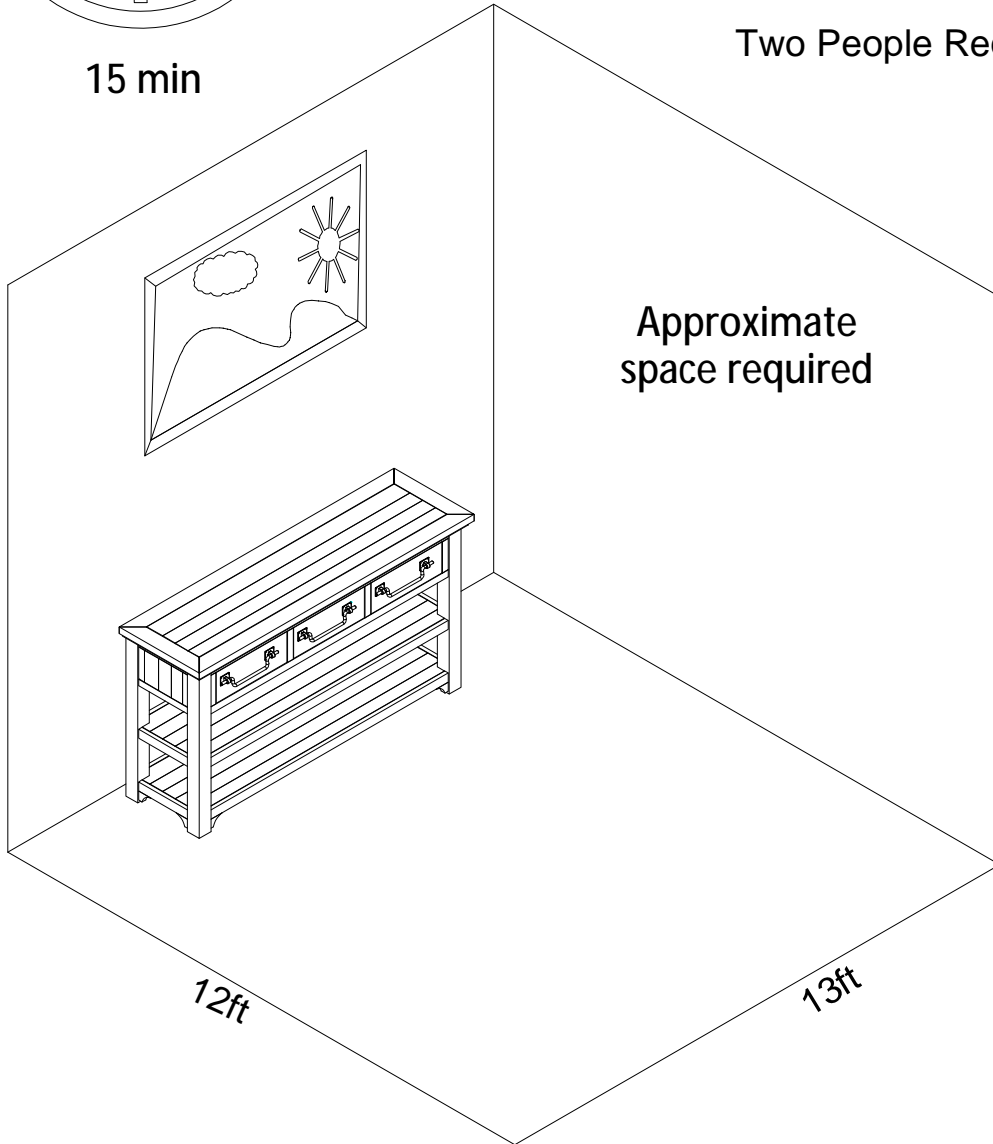

15 min

Two People Required

Approximate
space required

12ft

13ft

PARTS INCLUDED

- (B1) Table Top 1pc
- (B2) Leg 4pcs
- (B3) Middle Shelf 1pc
- (B4) Bottom Shelf 1pc
- (C1) Pulls 3pcs
- (C2) Drawer 3pcs

Hardware Pack

A

B

1

Please lay all components on smooth flat surface to prevent scratches

2

A x 8

Ø8x60 (mm)

B x 1

4-6

3

A x 4

Ø8x60 (mm)

B x 1

4

A x 4

Ø8x60 (mm)