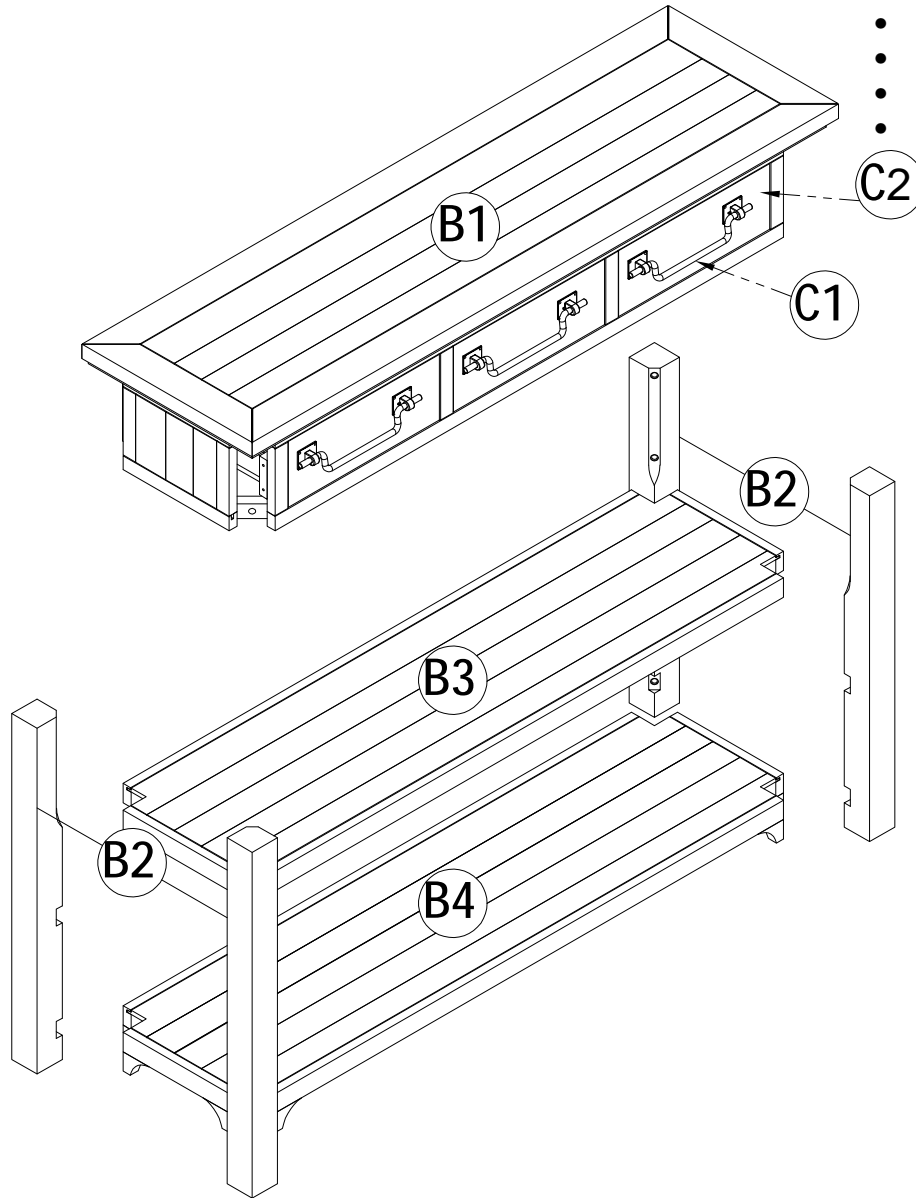

15 min

Two People Required

Approximate
space required

12ft

13ft

PARTS INCLUDED

- (B1) Table Top 1pc
- (B2) Leg 4pcs
- (B3) Middle Shelf 1pc
- (B4) Bottom Shelf 1pc
- (C1) Pulls 3pcs
- (C2) Drawer 3pcs

Hardware Pack

A

B

1

Please lay all components on smooth flat surface to prevent scratches

2

A x 8

Ø8x60 (mm)

B x 1

4-6

3

A x 4

Ø8x60 (mm)

B x 1

4

A x 4

Ø8x60 (mm)