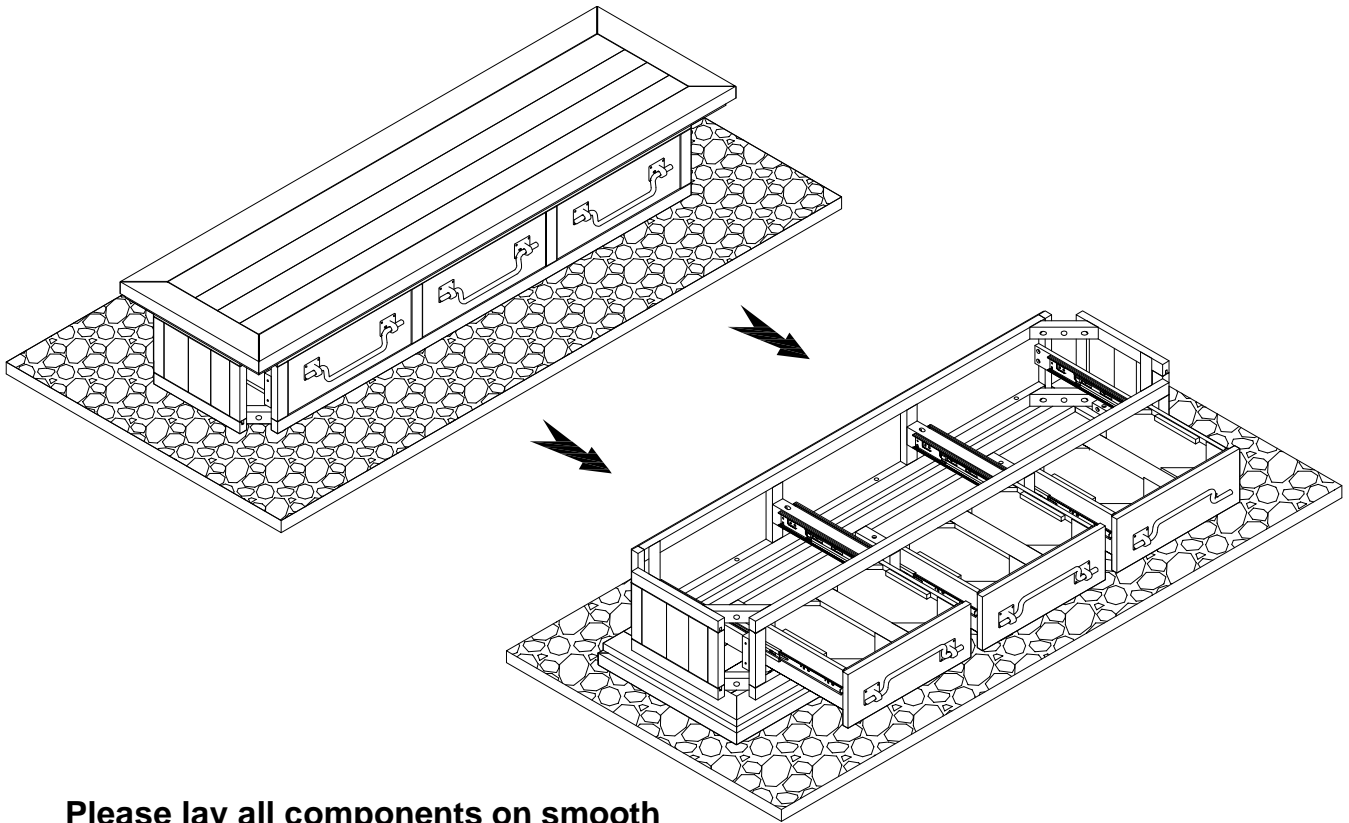

15 min

Two People Required

Approximate
space required

12ft

13ft

PARTS INCLUDED

- (B1) Table Top 1pc
- (B2) Leg 4pcs
- (B3) Middle Shelf 1pc
- (B4) Bottom Shelf 1pc
- (C1) Pulls 3pcs
- (C2) Drawer 3pcs

Hardware Pack

A

B

1

Please lay all components on smooth flat surface to prevent scratches

2

A x 8

Ø8x60 (mm)

B x 1

4-6

3

A x 4

Ø8x60 (mm)

B x 1

4

A x 4

Ø8x60 (mm)