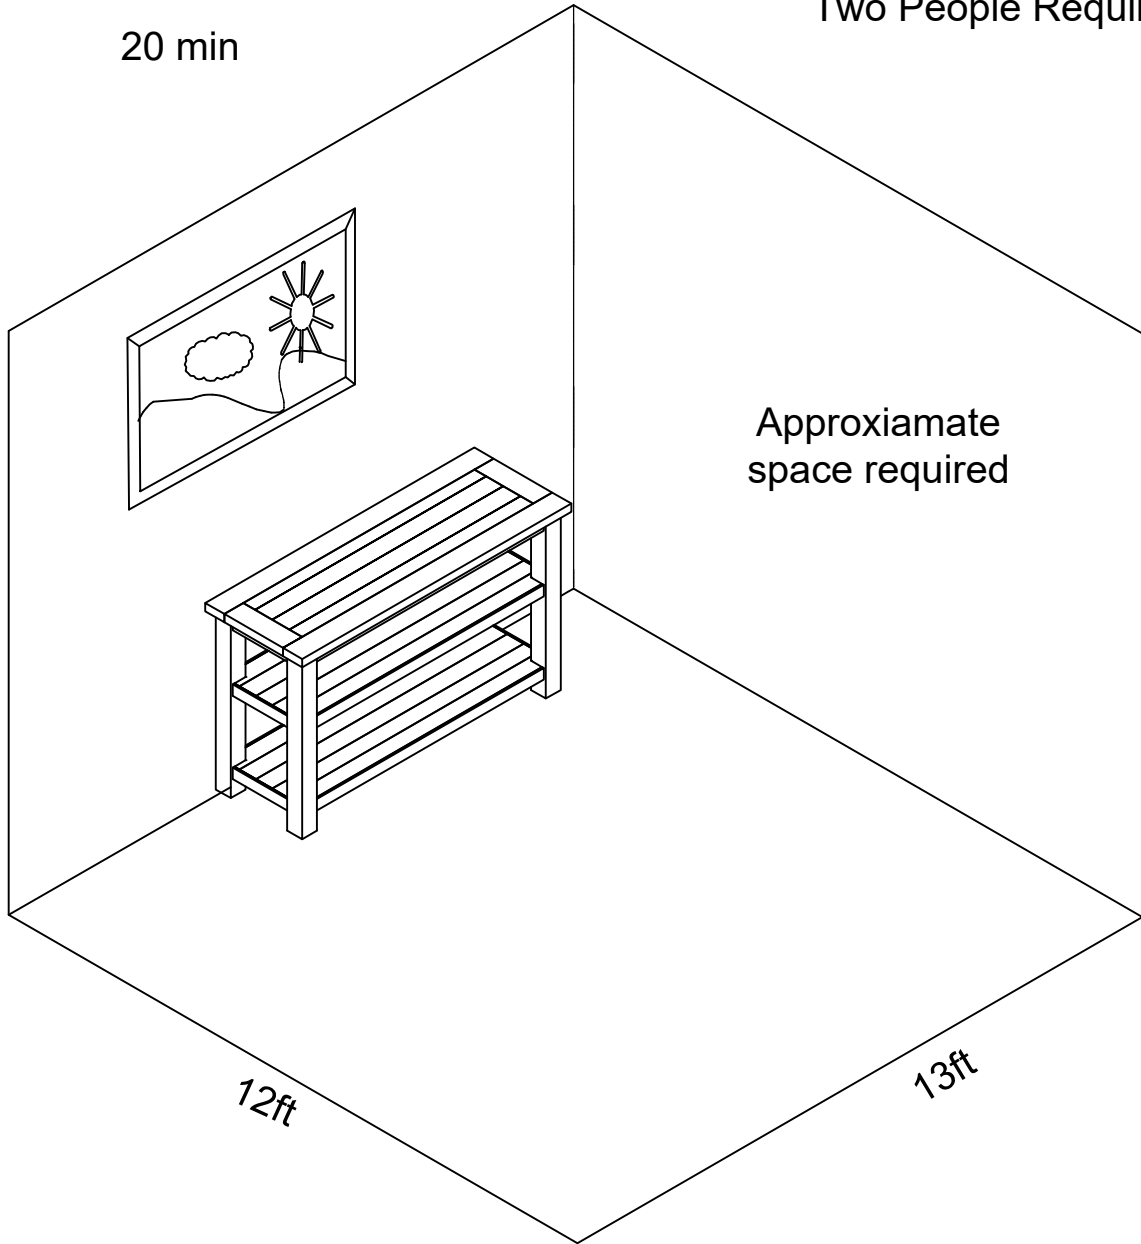

# Assembly Instructions

899942- Space Saver Console Table - Black Coffee

899945- Space Saver Console Table - White Stain & Grey

**Product Issues? Please Call Us Before Contacting Your Retailer At  
1-800-549-3300, email [customerservice@mshome.co](mailto:customerservice@mshome.co), or visit [www.mshome.co](http://www.mshome.co)  
We can help with Assembly Issues, Part Requests, Damages, & All Other  
Product Related Questions**

20 min

Two People Required

Parts Included:

C1 Top

C2 Legs x 4

C3 Shelf panel x 2

**Hardware Pack:**

|  |   |
|--|---|
| <p>A</p>  <p>Ø6x60 (mm) : 12pcs</p> | <p>B</p>  <p>Ø4 : 1 pc</p> |
|  <p><b>ANTI-TIP SET</b></p>         |   |

1

|       |  |            |       |  |
|-------|--|------------|-------|--|
| A x 4 |  | Ø6x60 (mm) | B x 1 |  |
|-------|--|------------|-------|--|

Please lay all components on smooth flat surface to prevent scratches  
Use the EPE foam to protect the plastic hardware before assembly

2

|       |   |            |       |   |
|-------|---|------------|-------|---|
| A x 4 |  | Ø6x60 (mm) | B x 1 |  |
|-------|---|------------|-------|---|

3

A x 4

Ø6x60 (mm)

B x 1

4