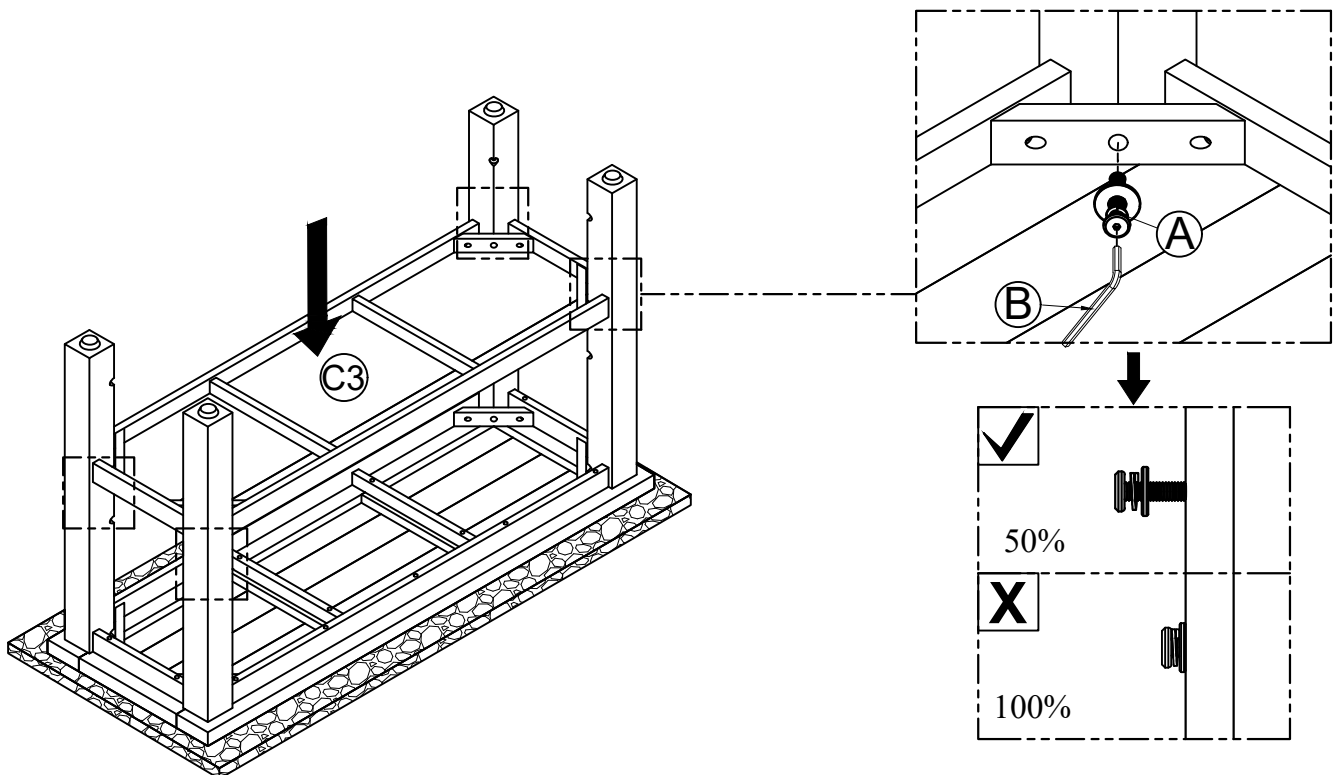

20 min

Two People Required

Parts Included:

C1 Top

C2 Legs x 4

C3 Shelf panel x 2

**Hardware Pack:**

|  |   |
|--|---|
| <p>A</p>  <p>Ø6x60 (mm) : 12pcs</p> | <p>B</p>  <p>Ø4 : 1 pc</p> |
|  <p><b>ANTI-TIP SET</b></p>         |   |

1

|       |  |            |       |  |
|-------|--|------------|-------|--|
| A x 4 |  | Ø6x60 (mm) | B x 1 |  |
|-------|--|------------|-------|--|

Please lay all components on smooth flat surface to prevent scratches  
Use the EPE foam to protect the plastic hardware before assembly

2

|       |   |            |       |   |
|-------|---|------------|-------|---|
| A x 4 |  | Ø6x60 (mm) | B x 1 |  |
|-------|---|------------|-------|---|

3

A x 4

Ø6x60 (mm)

B x 1

4