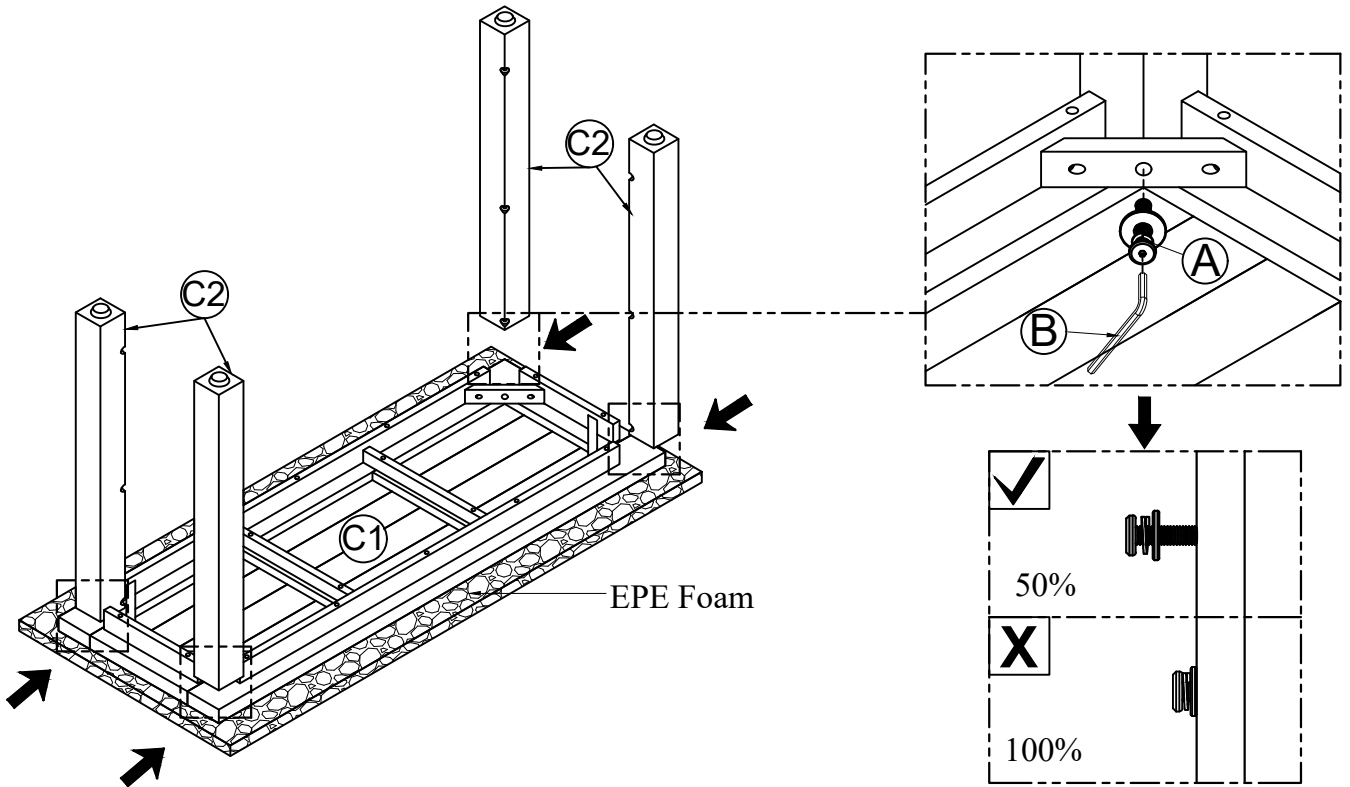

20 min

Two People Required

Parts Included:

C1 Top

C2 Legs x 4

C3 Shelf panel x 2

**Hardware Pack:**

|  |   |
|--|---|
| <p>A</p>  <p>Ø6x60 (mm) : 12pcs</p> | <p>B</p>  <p>Ø4 : 1 pc</p> |
|  <p><b>ANTI-TIP SET</b></p>         |   |

1

|       |  |            |       |  |
|-------|--|------------|-------|--|
| A x 4 |  | Ø6x60 (mm) | B x 1 |  |
|-------|--|------------|-------|--|

Please lay all components on smooth flat surface to prevent scratches  
Use the EPE foam to protect the plastic hardware before assembly

2

|       |   |            |       |   |
|-------|---|------------|-------|---|
| A x 4 |  | Ø6x60 (mm) | B x 1 |  |
|-------|---|------------|-------|---|

3

A x 4

Ø6x60 (mm)

B x 1

4