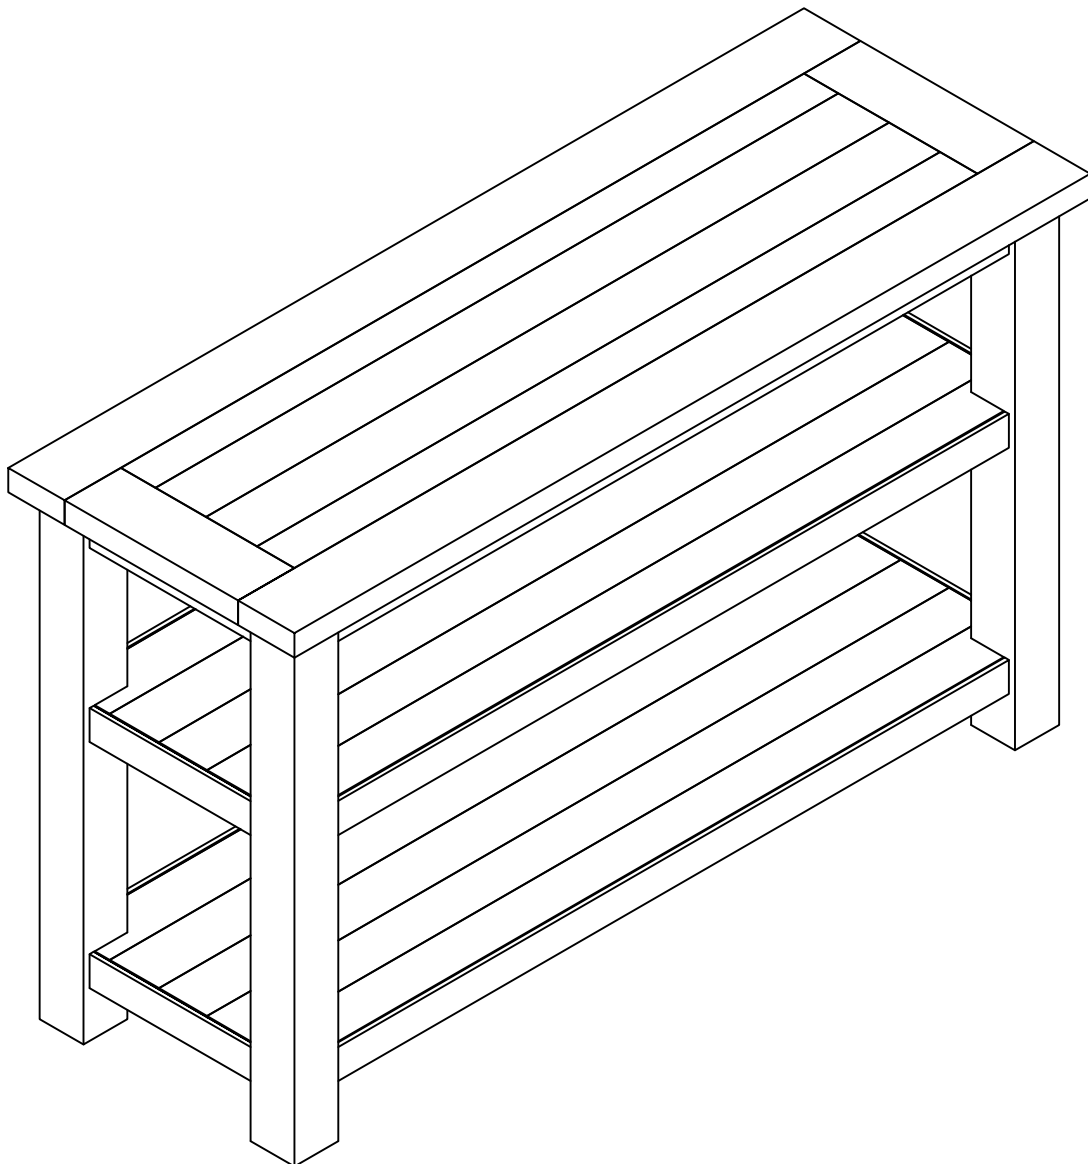

# Assembly Instructions

899942- Space Saver Console Table - Black Coffee

899945- Space Saver Console Table - White Stain & Grey

**Product Issues? Please Call Us Before Contacting Your Retailer At  
1-800-549-3300, email [customerservice@mshome.co](mailto:customerservice@mshome.co), or visit [www.mshome.co](http://www.mshome.co)  
We can help with Assembly Issues, Part Requests, Damages, & All Other  
Product Related Questions**

20 min

Two People Required

Parts Included:

C1 Top

C2 Legs x 4

C3 Shelf panel x 2

**Hardware Pack:**

|  |   |
|--|---|
| <p>A</p>  <p>Ø6x60 (mm) : 12pcs</p> | <p>B</p>  <p>Ø4 : 1 pc</p> |
|  <p><b>ANTI-TIP SET</b></p>         |   |