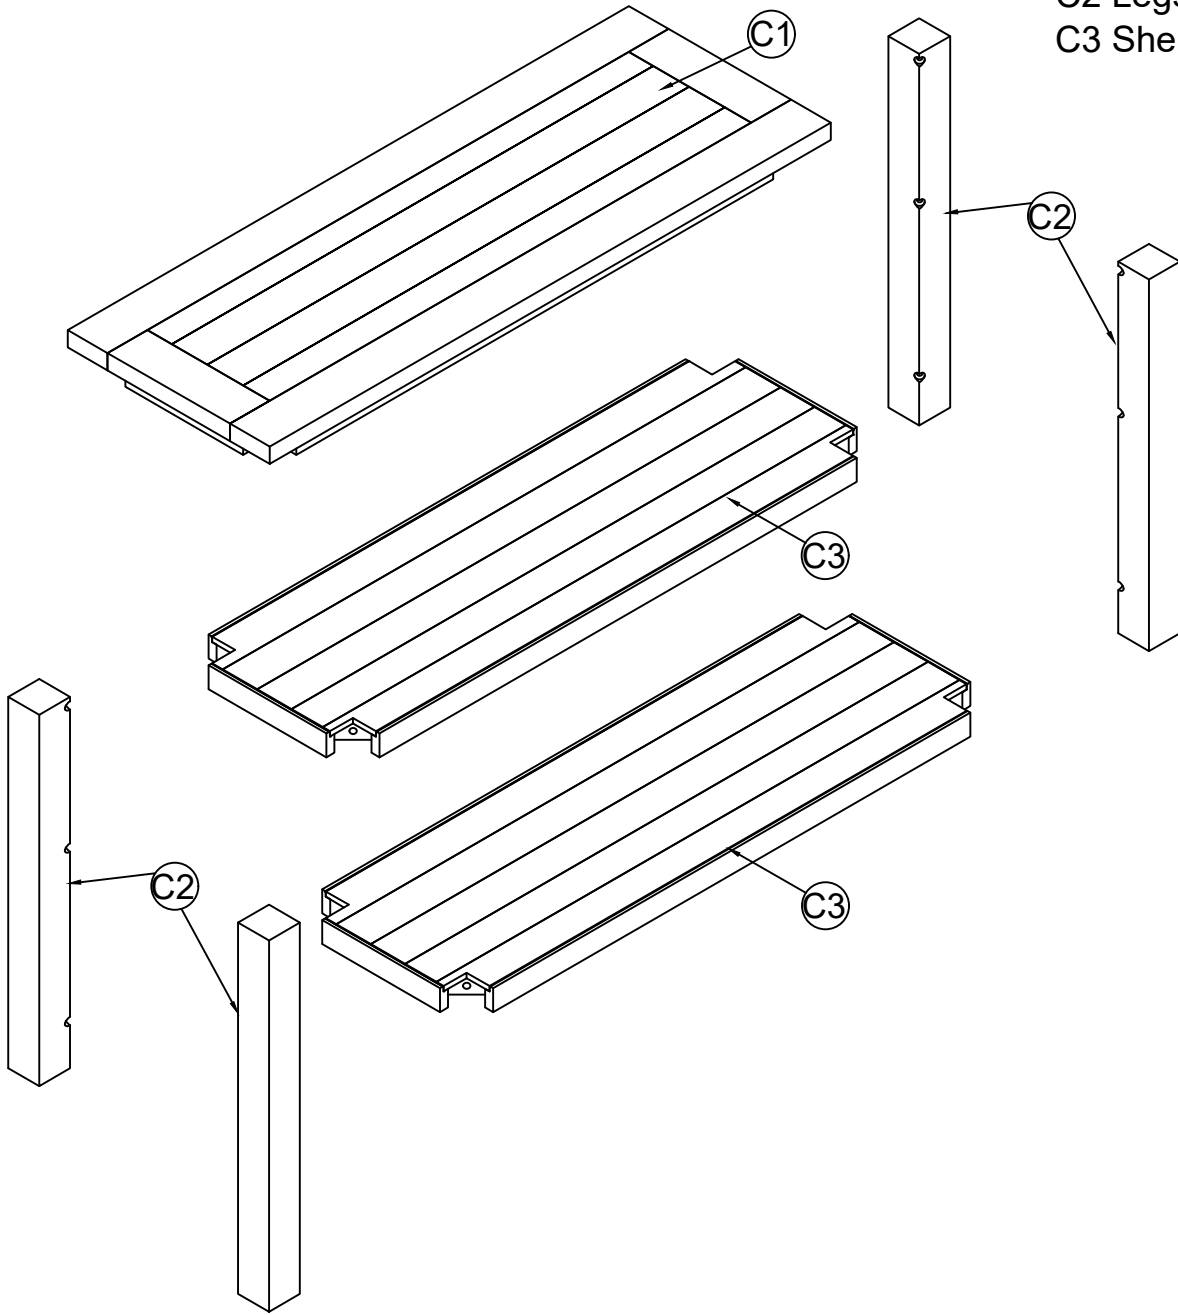

20 min

Two People Required

Parts Included:

C1 Top

C2 Legs x 4

C3 Shelf panel x 2

**Hardware Pack:**

|  |   |
|--|---|
| <p>A</p>  <p>Ø6x60 (mm) : 12pcs</p> | <p>B</p>  <p>Ø4 : 1 pc</p> |
|  <p><b>ANTI-TIP SET</b></p>         |   |

1

|       |  |            |       |  |
|-------|--|------------|-------|--|
| A x 4 |  | Ø6x60 (mm) | B x 1 |  |
|-------|--|------------|-------|--|

Please lay all components on smooth flat surface to prevent scratches  
Use the EPE foam to protect the plastic hardware before assembly

2

|       |   |            |       |   |
|-------|---|------------|-------|---|
| A x 4 |  | Ø6x60 (mm) | B x 1 |  |
|-------|---|------------|-------|---|

3

A x 4

Ø6x60 (mm)

B x 1

4