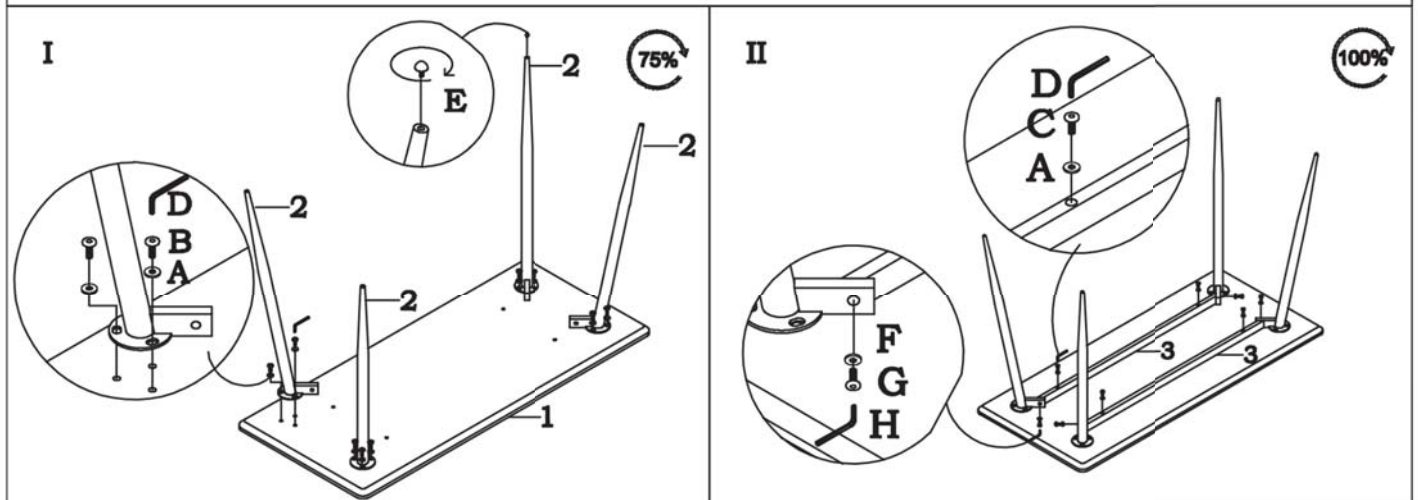

ITEM NAME/NOM D'ITEM: GRENOBLE CONSOLE TABLE/GARD CONSOLE TABLE
ITEM #/NO. ITEM: 101886/101887

PARTS LIST/LISTE DES PIÈCES

(1)	(2)	(3)	(4)
			A. Ø6 x16 B. M6x18mm x12 C. M6x45mm x 4 D. 4mm x 1 E. Ø14mm x 4 F. Ø8 x 4 G. M8x25mm x 4 H. 5mm x 1
x1	x4	x2	

ASSEMBLY INSTRUCTIONS/INSTRUCTIONS D'ASSEMBLAGE

III

AFTER USE

Please
CLEAN UP!

The finish of the tabletop is a 3D paper veneer; we suggest to clean up the table at once after use. The stain might not be easily cleaned if they stay at the table for too long.

For missing parts or damaged parts, please call

USA : 1-866-798-6663

Canada : 514-382-6661

AI-V2-200903