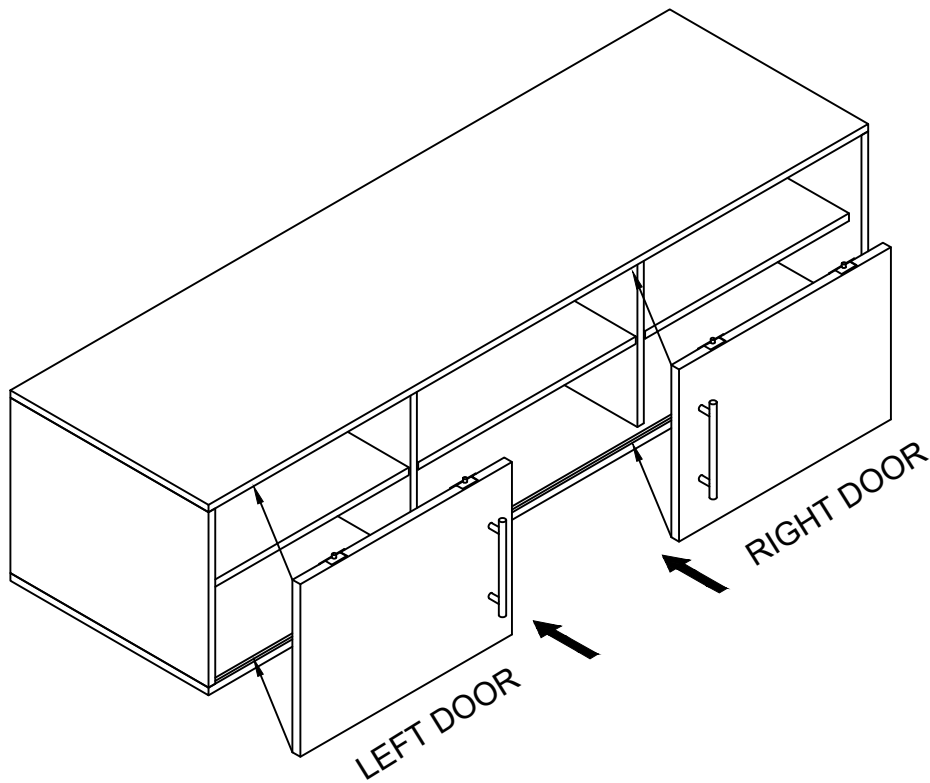

20 min

Two People Required

Approximate
space required

12ft

13ft

Phillips Head

PARTS INCLUDED

- (C1) TV Console Body x 1
- (C2) Legs x 4
- (C3) Left Door x 1
- (C4) Right Door x 1

Hardware Pack

<p>A</p>  <p>Ø8x32 (mm) : 12pcs</p>	<p>B</p>  <p>1pc</p>	<p>C</p>  <p>2pcs</p>	<p>D</p>  <p>4pcs</p>
--	---	---	--

1. Put the door (C3 & C4) into the groove on the tv console.
2. Press the two buttons above to assemble

3

A x 12

B x 1

4