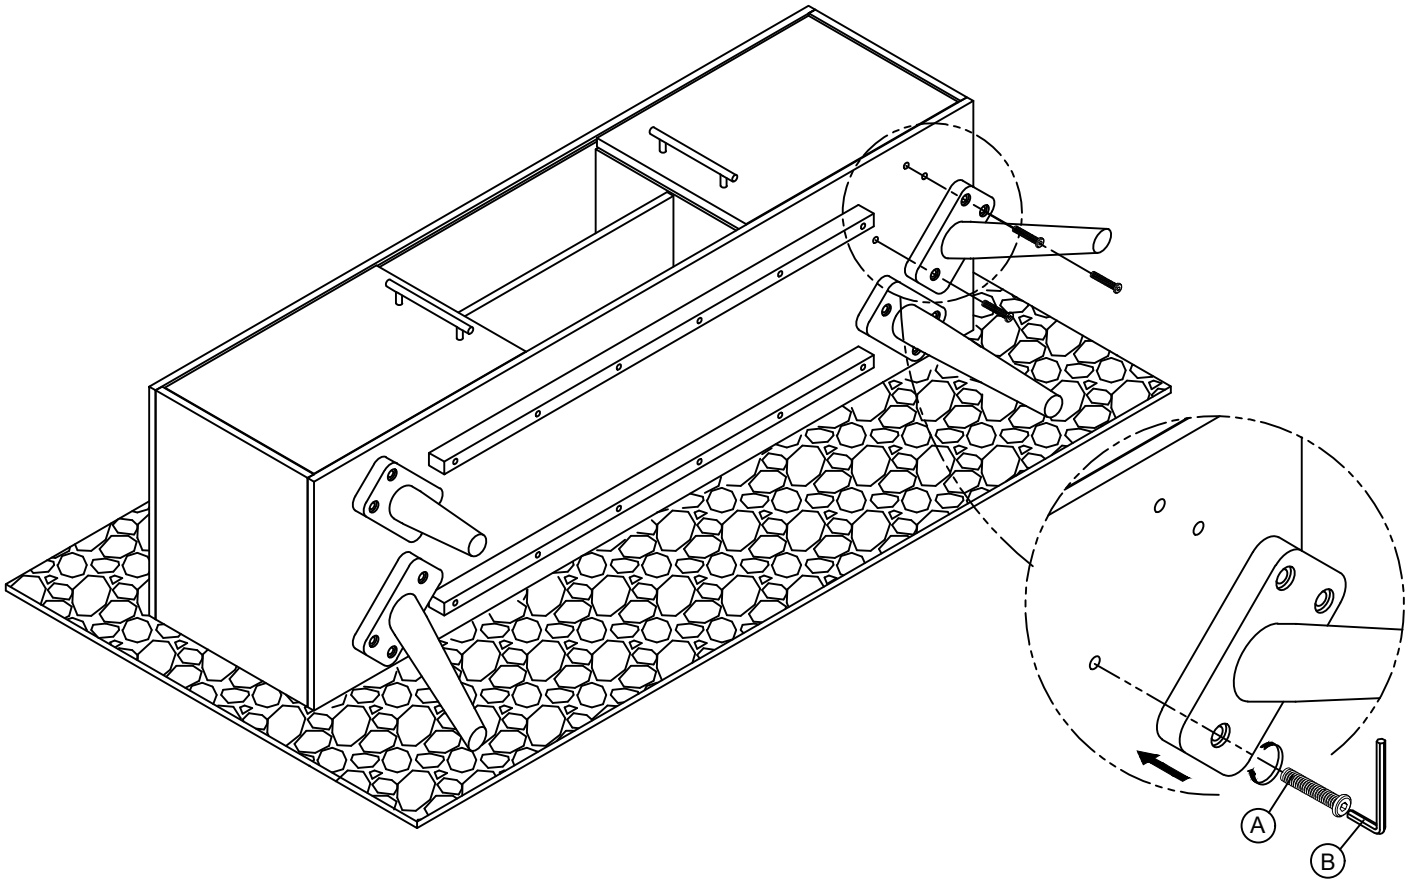

20 min

Two People Required

Approximate
space required

12ft

13ft

Phillips Head

PARTS INCLUDED

- (C1) TV Console Body x 1
- (C2) Legs x 4
- (C3) Left Door x 1
- (C4) Right Door x 1

Hardware Pack

<p>A</p>  <p>Ø8x32 (mm) : 12pcs</p>	<p>B</p>  <p>1pc</p>	<p>C</p>  <p>2pcs</p>	<p>D</p>  <p>4pcs</p>
--	---	---	--

1. Put the door (C3 & C4) into the groove on the tv console.
2. Press the two buttons above to assemble

3

A x 12

B x 1

4