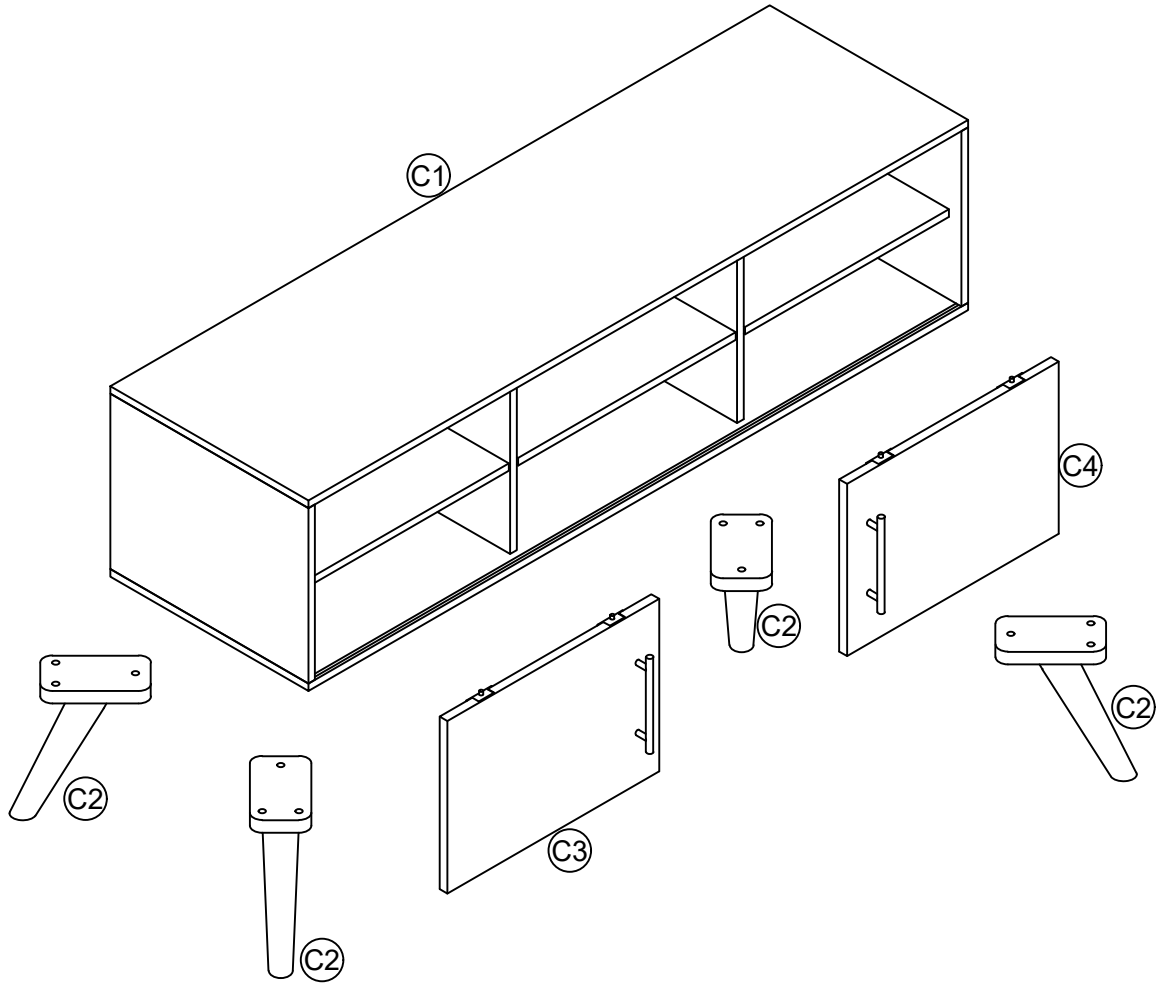

20 min

Two People Required

Approximate
space required

12ft

13ft

Phillips Head

PARTS INCLUDED

- (C1) TV Console Body x 1
- (C2) Legs x 4
- (C3) Left Door x 1
- (C4) Right Door x 1

Hardware Pack

<p>A</p>  <p>Ø8x32 (mm) : 12pcs</p>	<p>B</p>  <p>1pc</p>	<p>C</p>  <p>2pcs</p>	<p>D</p>  <p>4pcs</p>
--	---	---	--

1. Put the door (C3 & C4) into the groove on the tv console.
2. Press the two buttons above to assemble

3

A x 12

B x 1

4