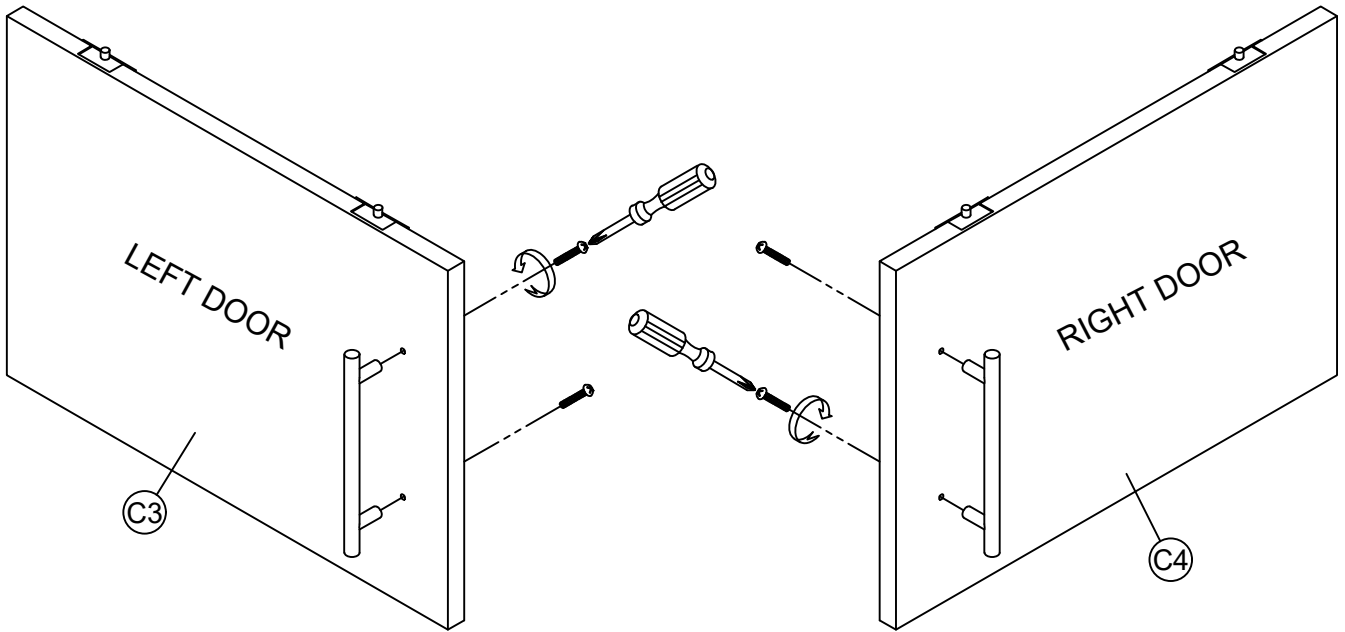

20 min

Two People Required

Approximate
space required

12ft

13ft

Phillips Head

PARTS INCLUDED

- (C1) TV Console Body x 1
- (C2) Legs x 4
- (C3) Left Door x 1
- (C4) Right Door x 1

Hardware Pack

<p>A</p>  <p>Ø8x32 (mm) : 12pcs</p>	<p>B</p>  <p>1pc</p>	<p>C</p>  <p>2pcs</p>	<p>D</p>  <p>4pcs</p>
--	---	---	--

1. Put the door (C3 & C4) into the groove on the tv console.
2. Press the two buttons above to assemble