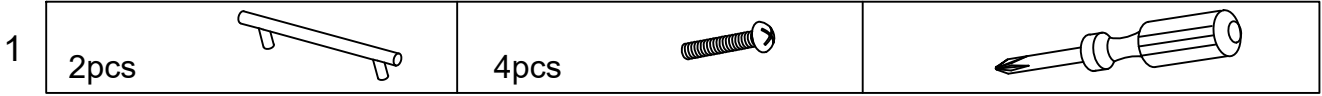

1. Put the door (C3 & C4) into the groove on the tv console.
2. Press the two buttons above to assemble